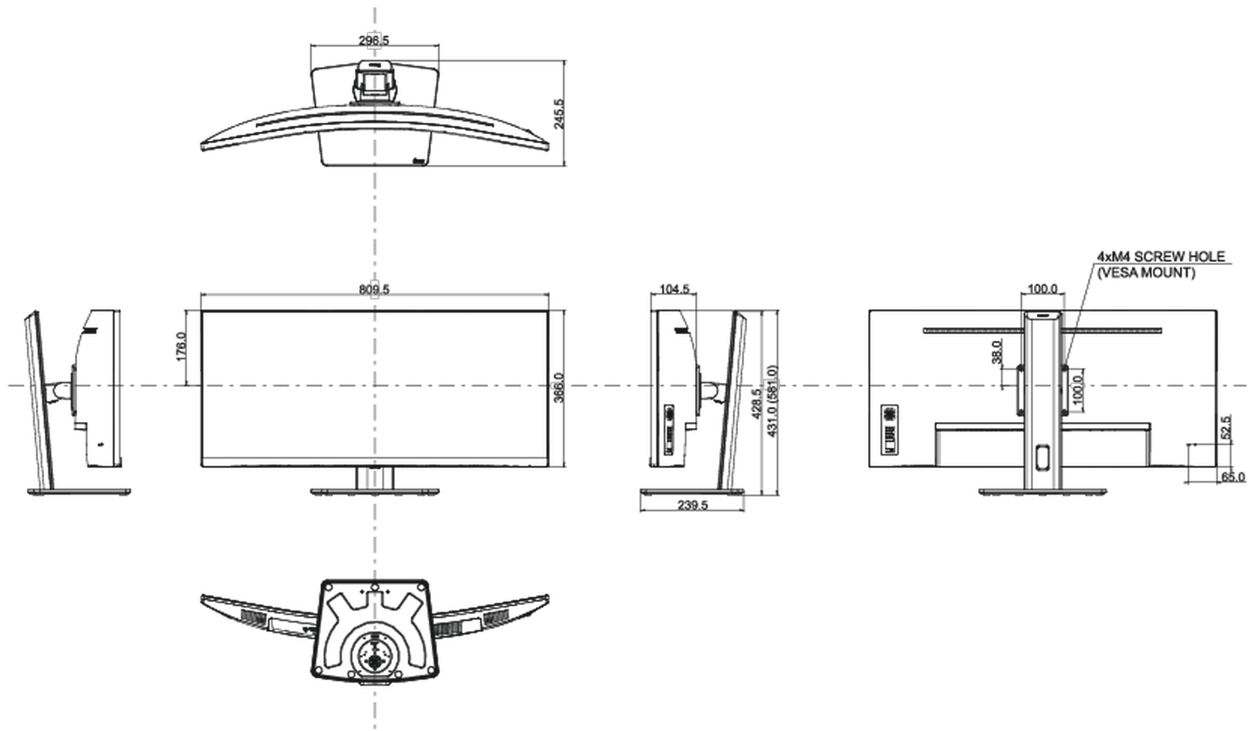

## 04 MECHANICAL

Display position adjustments	height, tilt
------------------------------	--------------

Height adjustment	150mm
Tilt angle	23° up; 5° down
VESA mounting	100 x 100mm
Cable management system	yes

## 08 DIMENSIONS / WEIGHT

Product dimensions W x H x D	809.5 x 431 (581) x 245.5mm
Box dimensions W x H x D	900 x 480 x 236mm
Weight (without box)	9.4kg
Weight (with box)	12.4kg
EAN code	4948570121410

All trademarks and registered trademarks acknowledged. E & O E. Specification subject to change without notice. All LCD's comply with ISO-9241-307:2008 in connection with pixel defects.