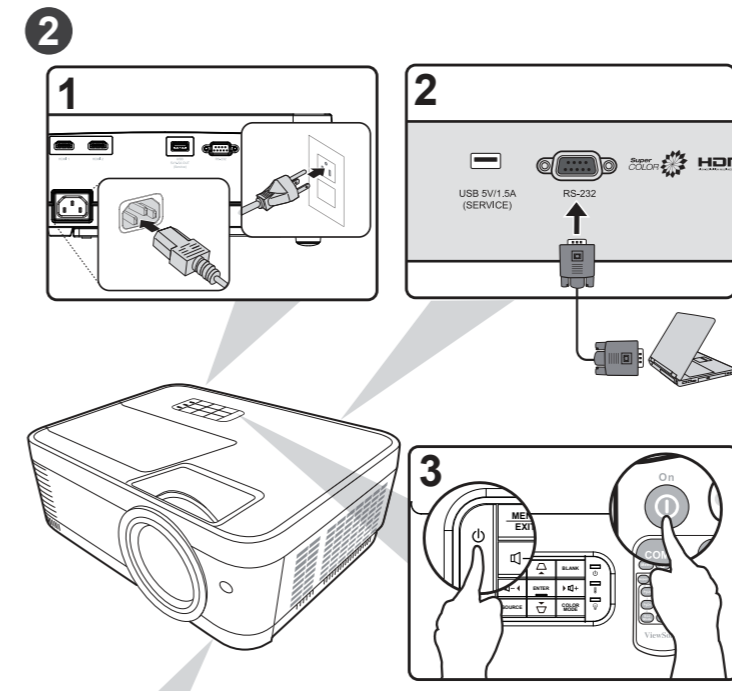

PX700HDH

DLP Projector

Quick Start Guide
快速安装说明
快速入門指南
빠른 시작 가이드
クイックスタートガイド
Ръководство за бърз старт
Vodič za brzo pokretanje
Úvodní příručka
Aan de slag
Pika-aloitusopas
Guide de démarrage rapide
Schnellstarthandbuch
Οδηγός γρήγορης εκκίνησης
Első lépések
Guida introduttiva

Przewodnik Szybki start
Guia de Inicio Rápido
Ghid de pornire rapidă
краткое руководство по началу работы
Vodič za brzi početak
Příručka so stručným návodom
Vodnik za hitri začetek
Guía de inicio rápido
Snabbstartsguide
Hızlı Başlangıç Kılavuzu
короткий посібник користувача
Panduan Mulai Cerat
دليل البدء السريع