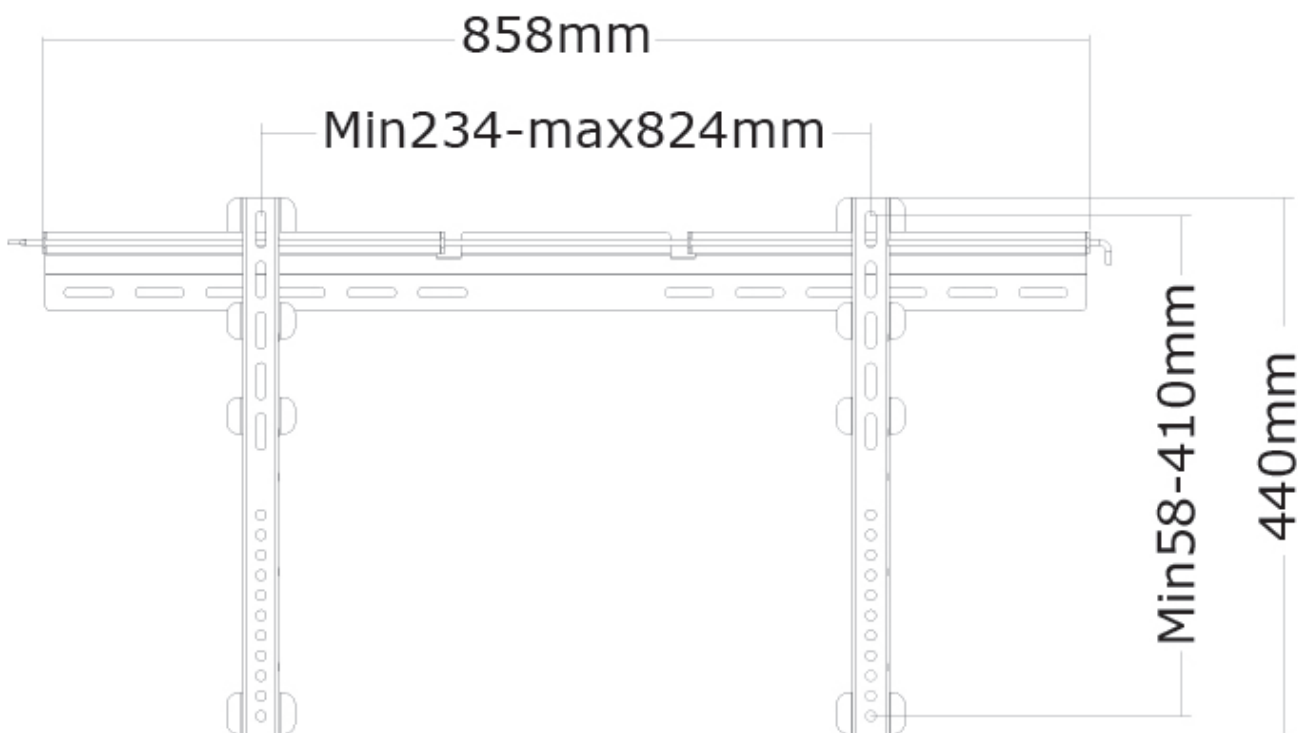

**THE BEST SUPPORT
FOR YOUR AV & IT HARDWARE**
T: +31(0)23-5478888 | E: info@newstar.eu | W: www.newstar.eu

PLASMA-W065BLACK NEWSTAR FLAT SCREEN WALL MOUNT

38mm