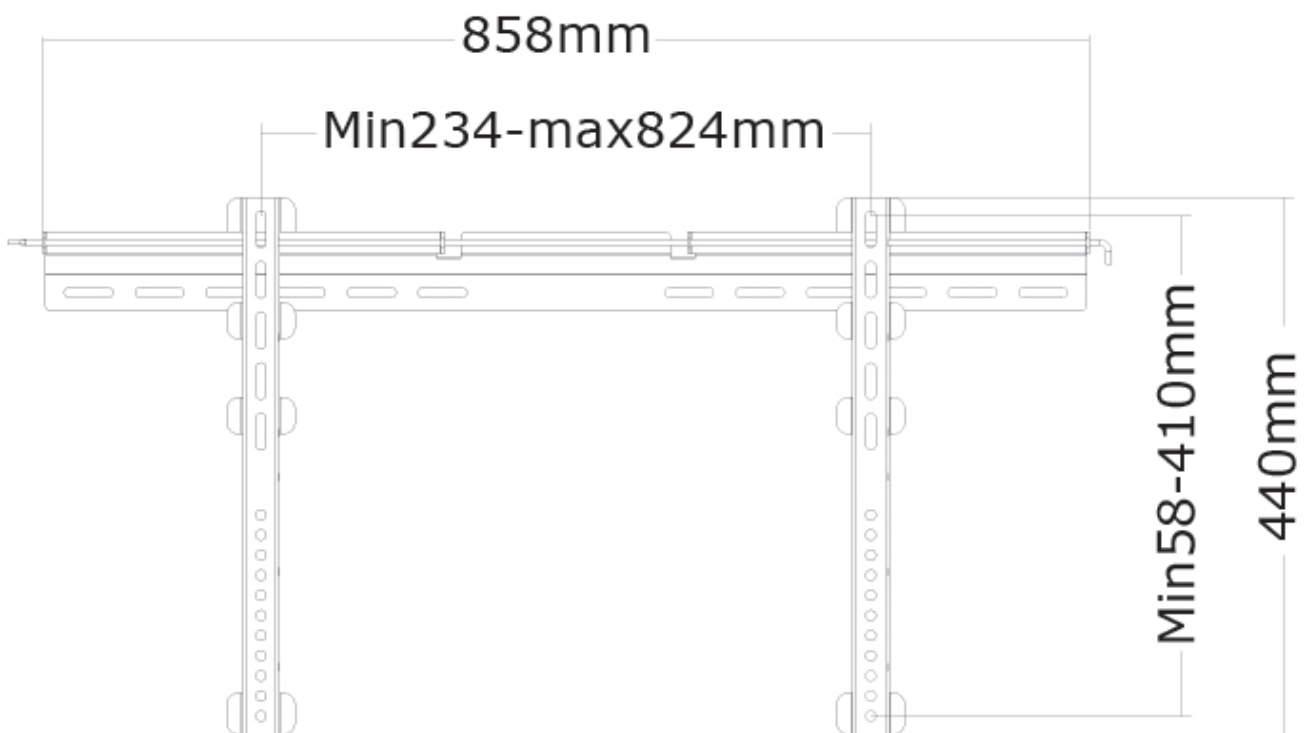

**THE BEST SUPPORT
FOR YOUR AV & IT HARDWARE**
T: +31(0)23-5478888 | E: info@newstar.eu | W: www.newstar.eu

PLASMA-W065

NEWSTAR FLAT SCREEN WALL MOUNT

38mm