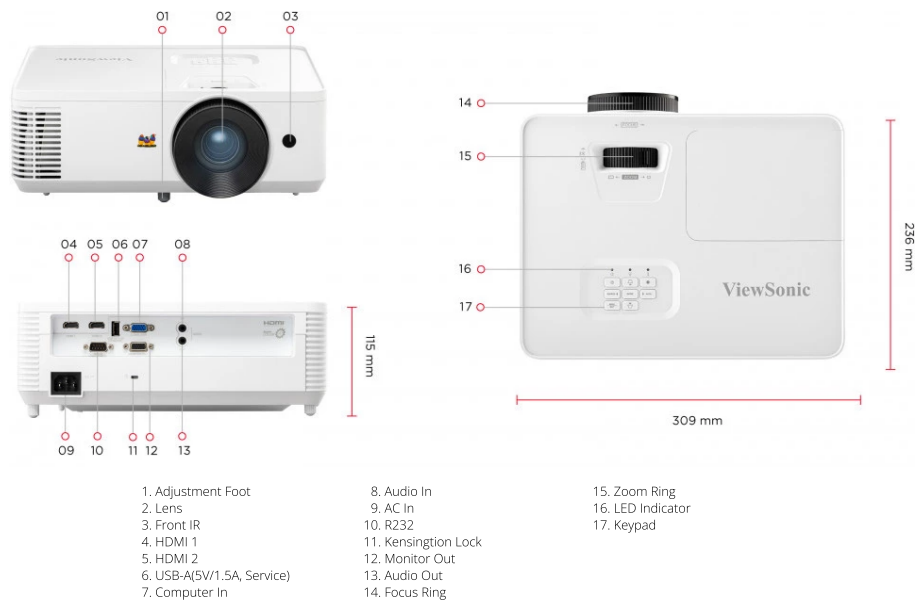

Product Description

The PA700X is ViewSonic's high brightness XGA business/education projector. With 4,500 ANSI Lumens of high brightness, the projector offers clear images of up-to-300" large screen in meeting rooms, classrooms, or any other bright environment. The dual HDMI ports allow you to flexibly connect to multiple devices, easily switching between content sources. The USB Type-A port can supply power to HDMI wireless dongles, making wireless content streaming more convenient. The projector also allows software updates via USB cable connection with simply your laptops, skipping trips to service centers.