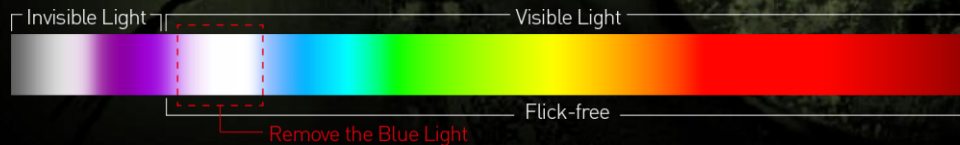

OPTIX SERIES