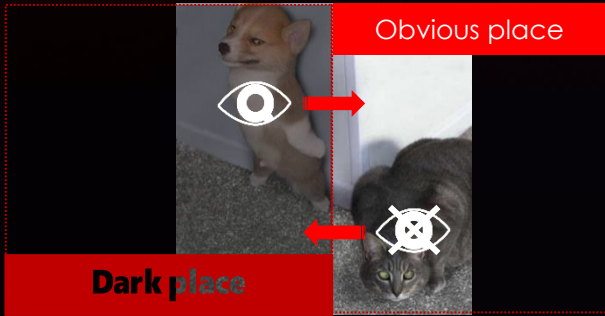

Black tuner

Find each other earlier than the enemy