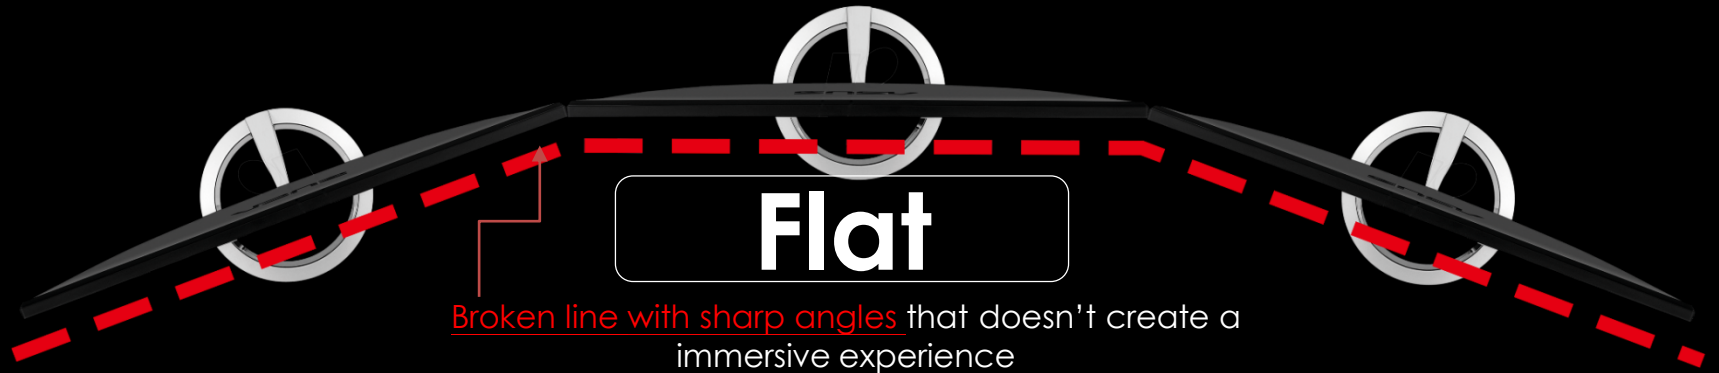

Curved for your viewing pleasure

MSI gaming monitors use a curved display panel that has a curvature rate of 1500R, which is the most comfortable and suitable for a wide range of applications from general computing to gaming. Curved panels also help with gameplay immersion, making you feel more connected to the entire experience.

Perfect Curved Multiscreen setup

Curved

One perfect curved line for your monitors to create a glorious battlefield.

Flat

Broken line with sharp angles that doesn't create a immersive experience

See Clearly in the Dark