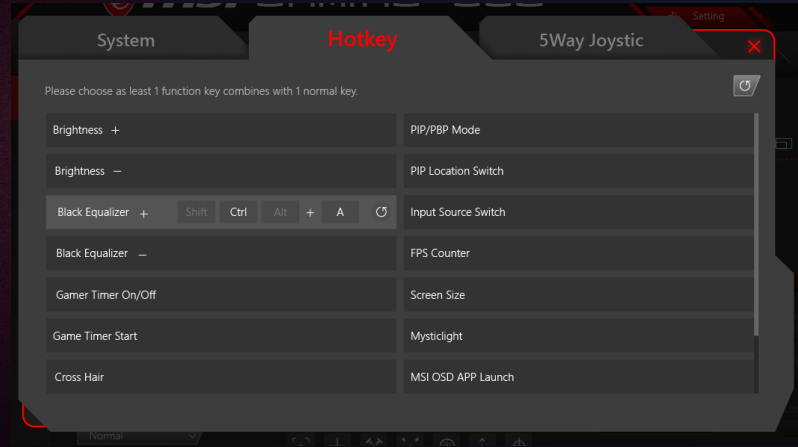

Gaming OSD App

Easy to use

Using keyboard & mouse to optimize monitor OSD function in a very easy way

 **MSI**

OSD and gaming are both on your hand's control

 **Other Brands**

Use your hand but out of control with your game

Automatically link to Profile

In-game HOTKEY

Black tuner

Find each other earlier than the enemy

Crosshair

Enable big CH to aim at your enemy precisely

Timer

real-time know game status