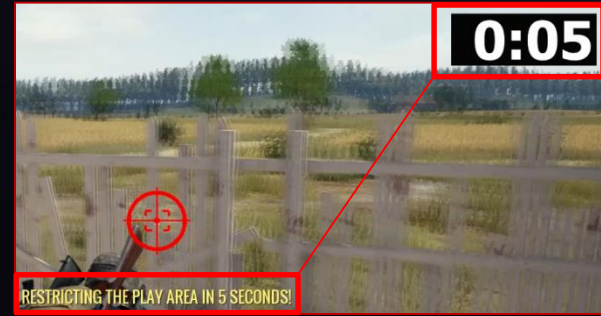

Automatically link to Profile

In-game HOTKEY

Black tuner

Find each other earlier than the enemy

Crosshair

Enable big CH to aim at your enemy precisely

Timer

real-time know game status