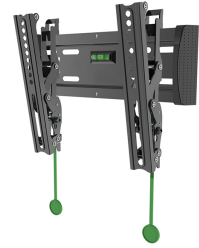

Neomounts

Neomounts TV/Monitor Wall Mount (tiltable) for 10"-40" Screen - Black

The Neomounts wall mount, model NM-W125BLACK is a tiltable wall mount for flat screens up to 40". This mount is a great choice when you want the ultimate viewing flexibility with your flat screen.

Neomounts' tilt (15°) technology allows the mount to change to a viewing angle to fully benefit from the capabilities of the flat screen. Ideal for flat screens that are mounted higher on the wall. The depth of this mount is 3,5 centimetres.

Neomounts NM-W125BLACK is suitable for screens up to 40" (100 cm). The weight capacity of this product is 20 kg. The wall mount is suitable for screens that meet VESA hole pattern 75x75 to 200x200 mm.

Create a clean design ambiance for your flat screen TV in a living room, bedroom or public environment.

All installation material is included with the product.