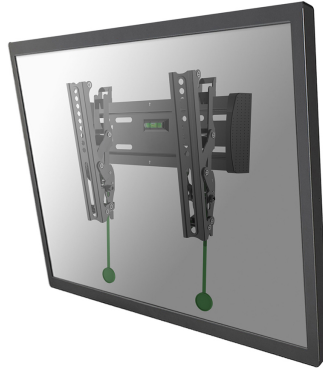

NM-W125BLACK

NEOMOUNTS TV WALL MOUNT

SPECIFICATIONS

GENERAL

Min. screen size*	10 inch
Max. screen size*	40 inch
Max. weight	20 kg (per screen)
Screens	1
VESA minimum	75x75 mm
VESA maximum	200x200 mm
Distance to wall	3,5 cm

FUNCTIONALITY

Type	Tilt
Tilt (degrees)	15°
Adjustment type	None

INFORMATION

Color	Black
Main material	Steel
Warranty	5 year
EAN code	8717371444976

*Please note: The inch sizes stated are just an indication, combined with the weight and VESA sizes. The maximum weight and VESA size are absolute restrictions for the products and should not be exceeded.

Neomounts