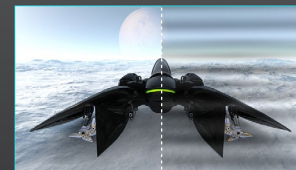

Anti-Flicker