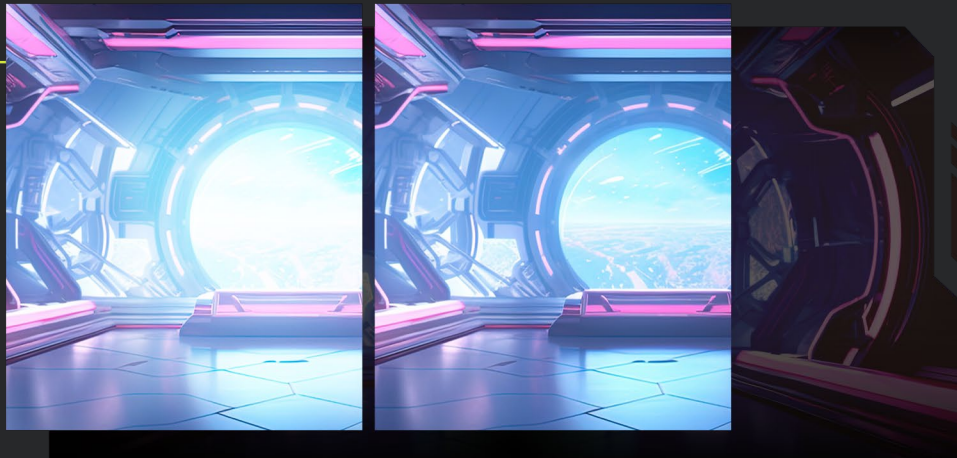

AI Vision

The new AI Vision technology can not only reveal details in dark areas but also enhance overall brightness and saturate colors, bringing brightness to your day.

AI Vision OFF

AI Vision ON