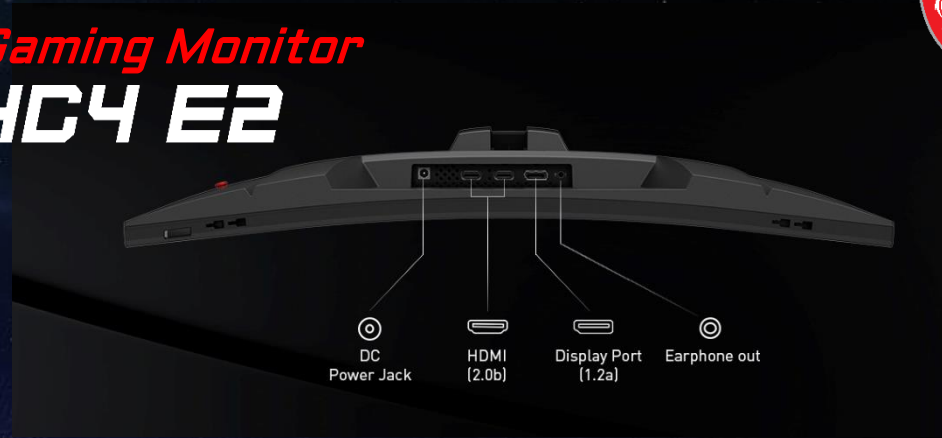

GENERAL LCD

MSI Monitor

Unique design

The exterior of the MSI G24C4 E2 features a unique industrial design style that unfolds its crafted surface finishing.

Dimensions

Curved Gaming Monitor G24C4 E2

PANEL SIZE	24"
ASPECT RATIO	16:9
PANEL TYPE	VA Panel
PANEL RESOLUTION	1920 x 1080 (FHD)
Color Gamut (Adobe RGB/DCI-P3/sRGB)	88% / 89% / 112%(Follow CIE1976 Standard)
REFRESH RATE	180Hz
RESPONSE TIME	1ms (MPRT)