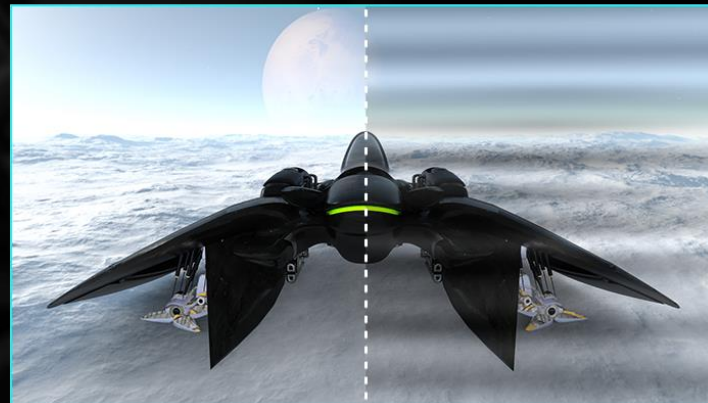

Anti-Flicker Technology

msi

Generic monitor displays normally have a flicker-rate of about 200-times per second, which is unnoticeable to the naked eye, but can cause fatigue over time. MSI Anti-Flicker technology provides a very comfortable viewing experience by reducing the amount of flicker.

ANTI-FLICKER

WITHOUT ANTI-FLICKER