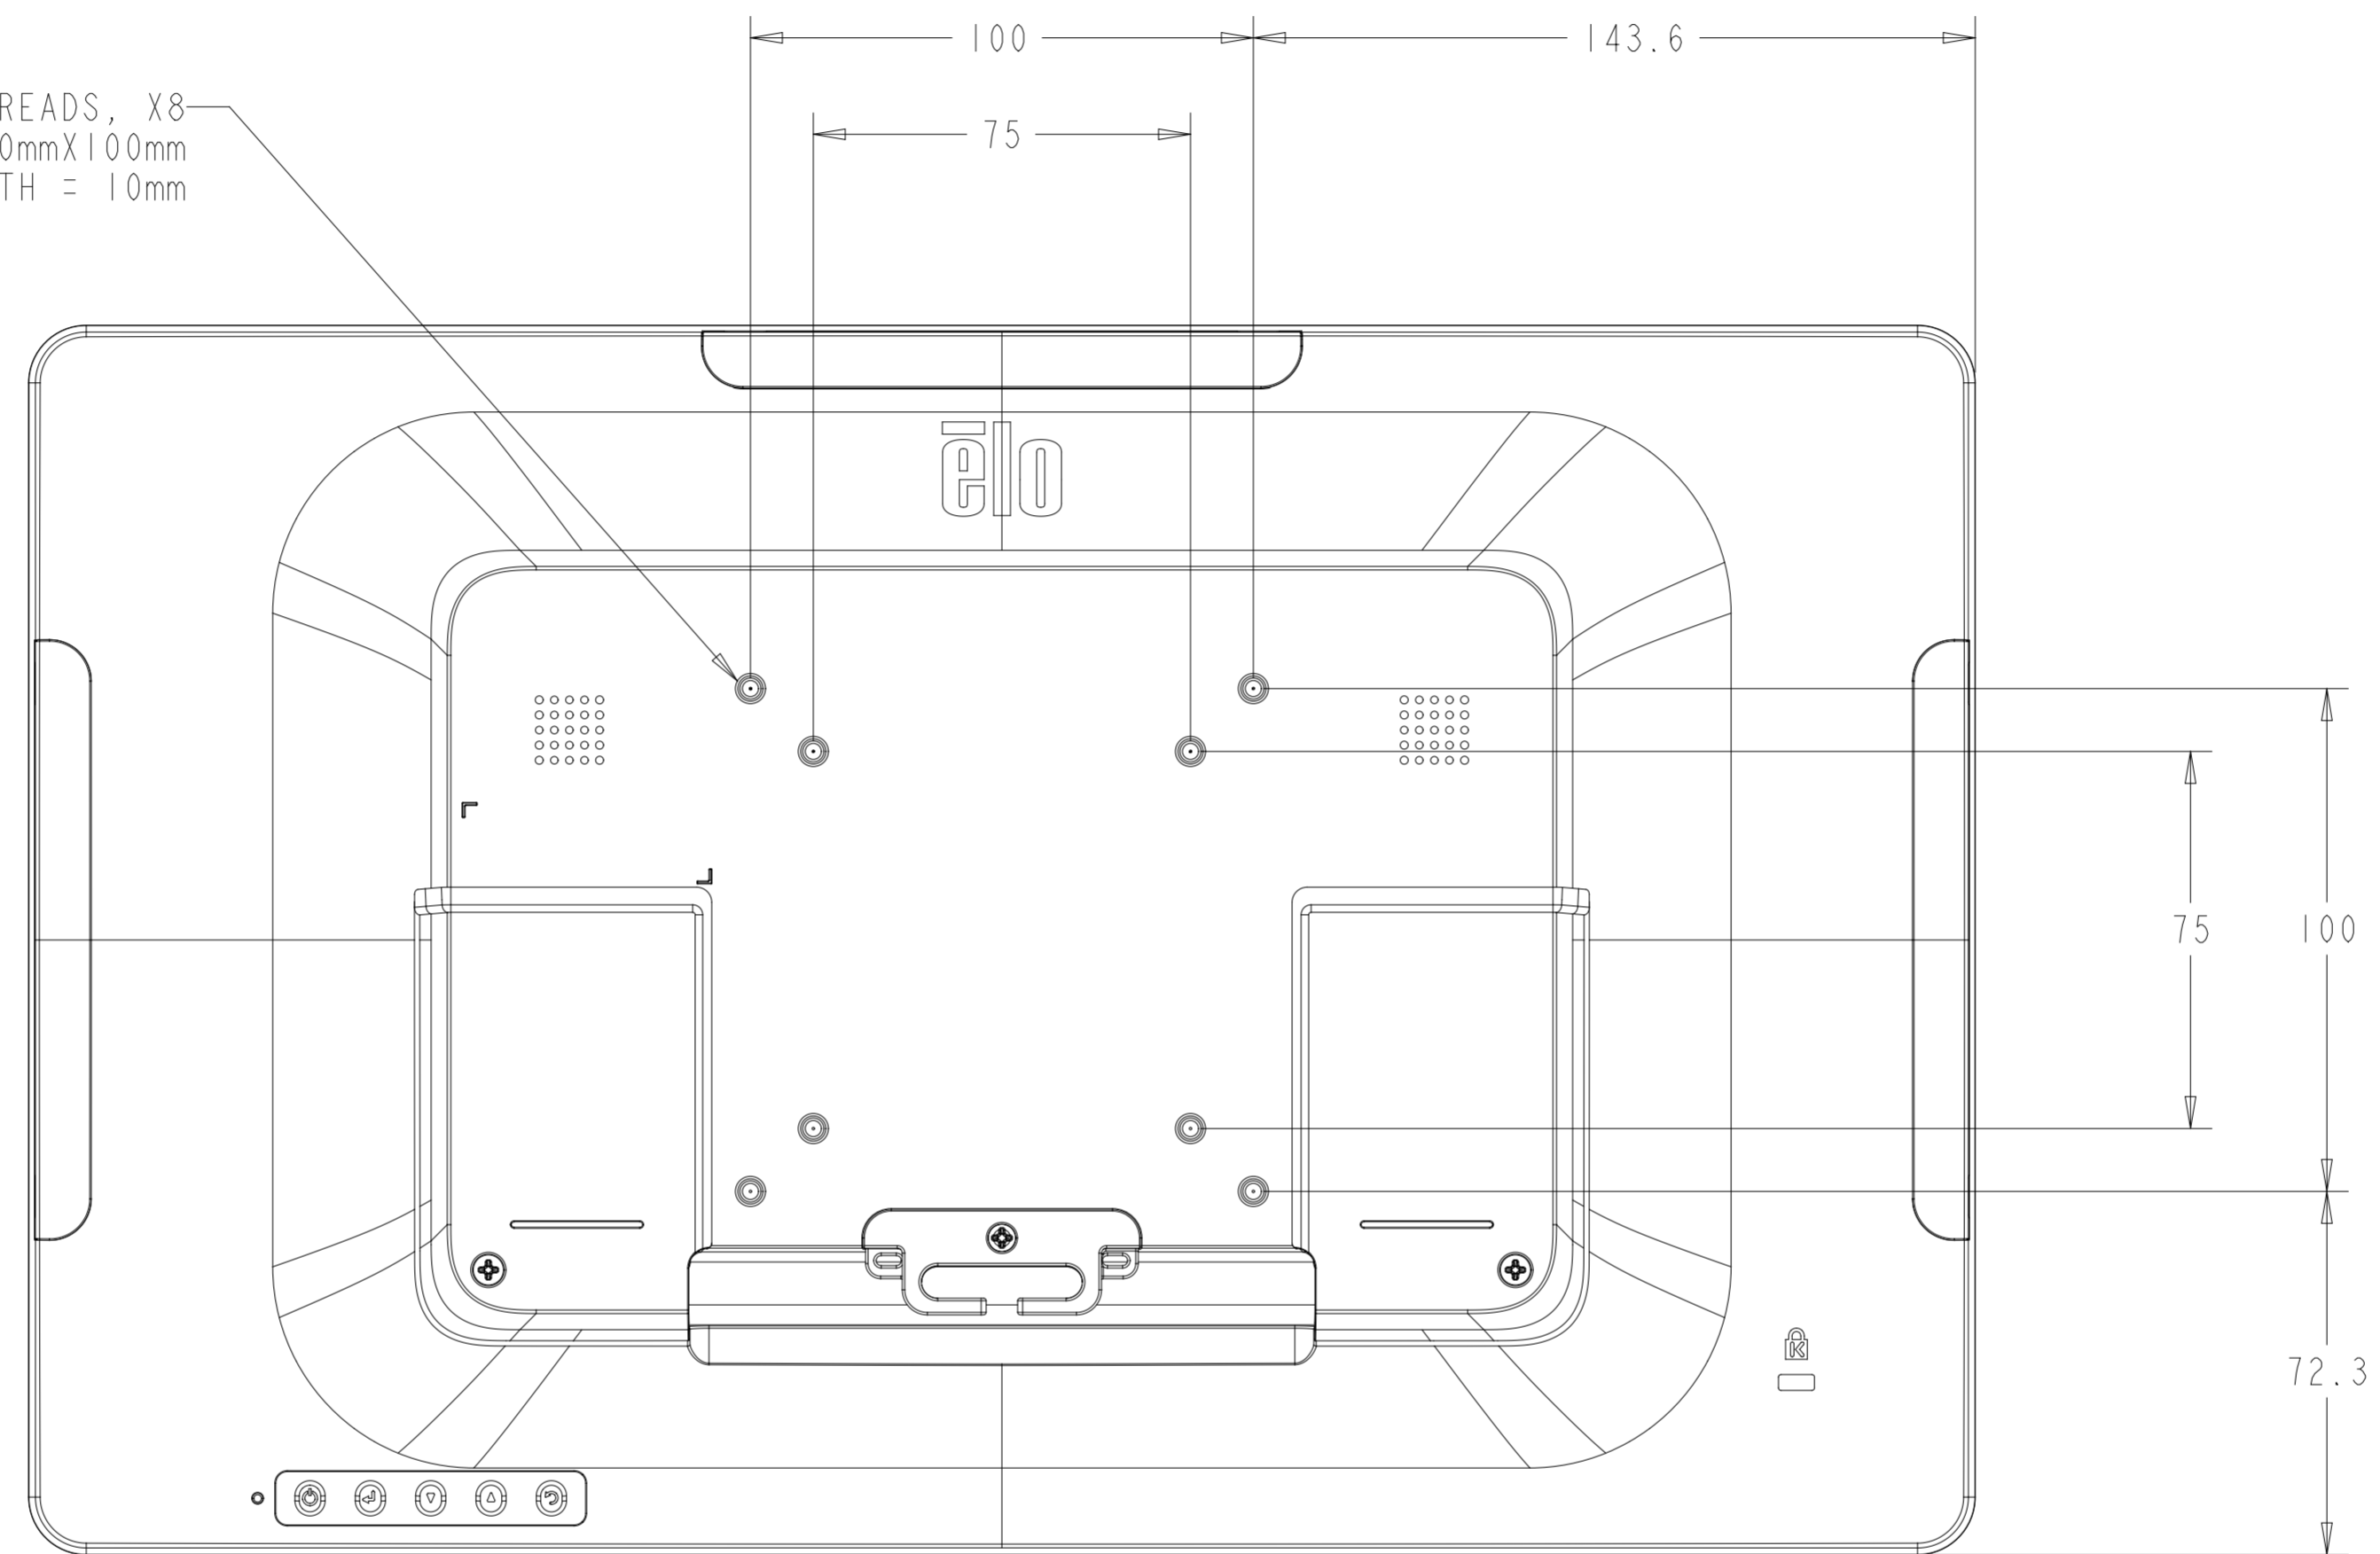

SHOWN WITH OPTIONAL STAND  
 STAND ALSO SOLD SEPARATELY: P/N E044162  
 (BLACK), P/N E765019 (WHITE)

DIMENSIONAL DRAWING: 1502LM

DIMENSIONS ARE IN MILLIMETERS

**elo**  
 MS602753  
 DATE: 09/20/2021  
 REV: B

# STAND MOUNTING OPTIONS

# VESA MOUNT

M4 THREADS, X8  
VESA MOUNT PER MIS-C, 75mmX75mm OR 100mmX100mm  
MAX SCREW DEPTH = 10mm

# PERIPHERAL MOUNTING INTERFACE

MOUNTING LOCATIONS ON TOP, LEFT AND RIGHT SIDES (3 TOTAL)