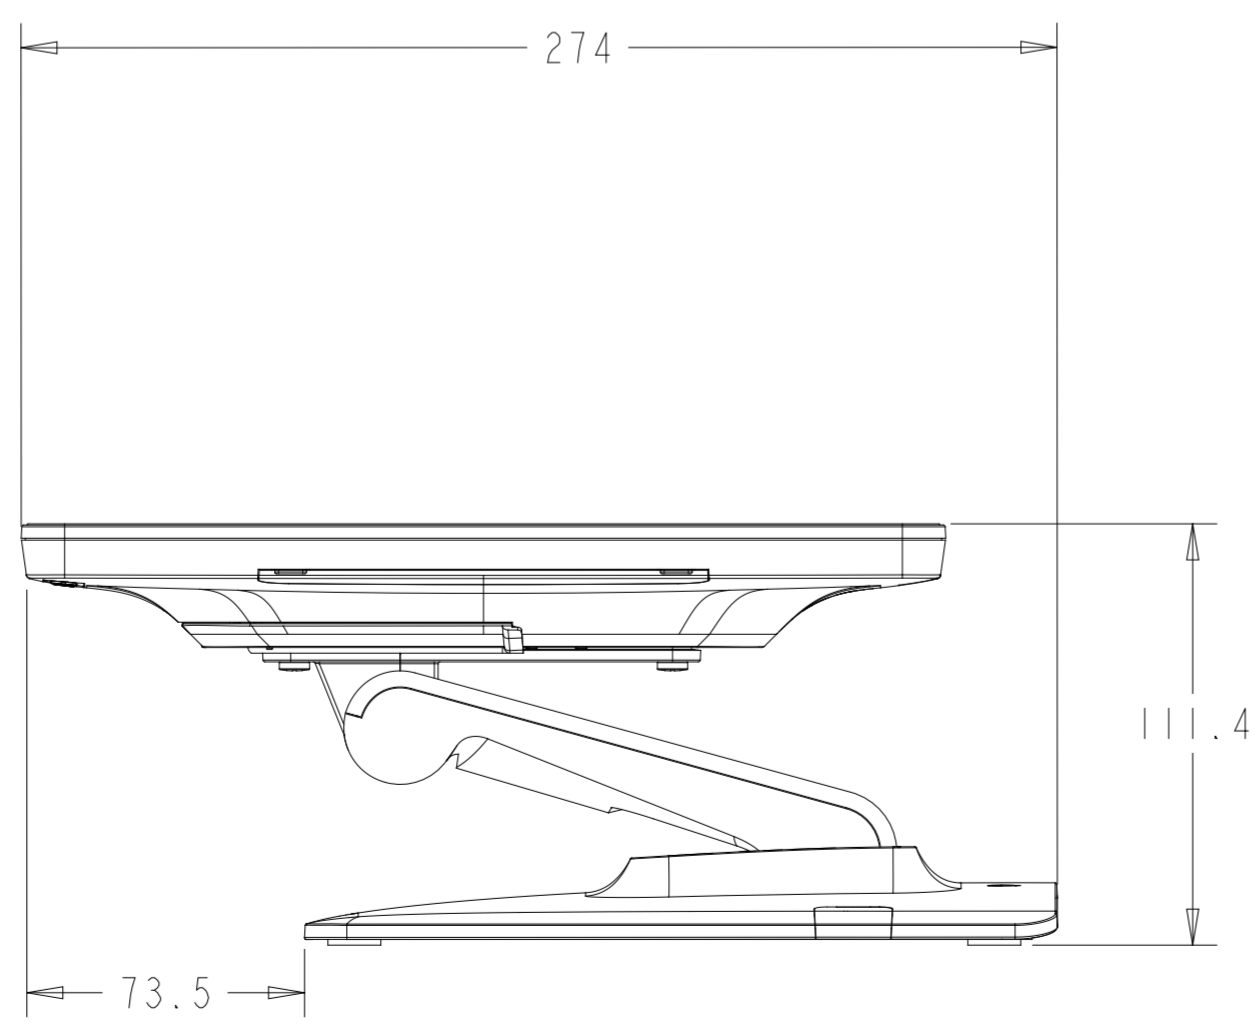

SHOWN WITH OPTIONAL STAND  
 STAND ALSO SOLD SEPARATELY: P/N E044162  
 (BLACK), P/N E765019 (WHITE)

DIMENSIONAL DRAWING: 1502LM

DIMENSIONS ARE IN MILLIMETERS

**elo**  
 MS602753  
 DATE: 09/20/2021  
 REV: B

# VESA MOUNT

M4 THREADS, X8  
VESA MOUNT PER MIS-C, 75mmX75mm OR 100mmX100mm  
MAX SCREW DEPTH = 10mm