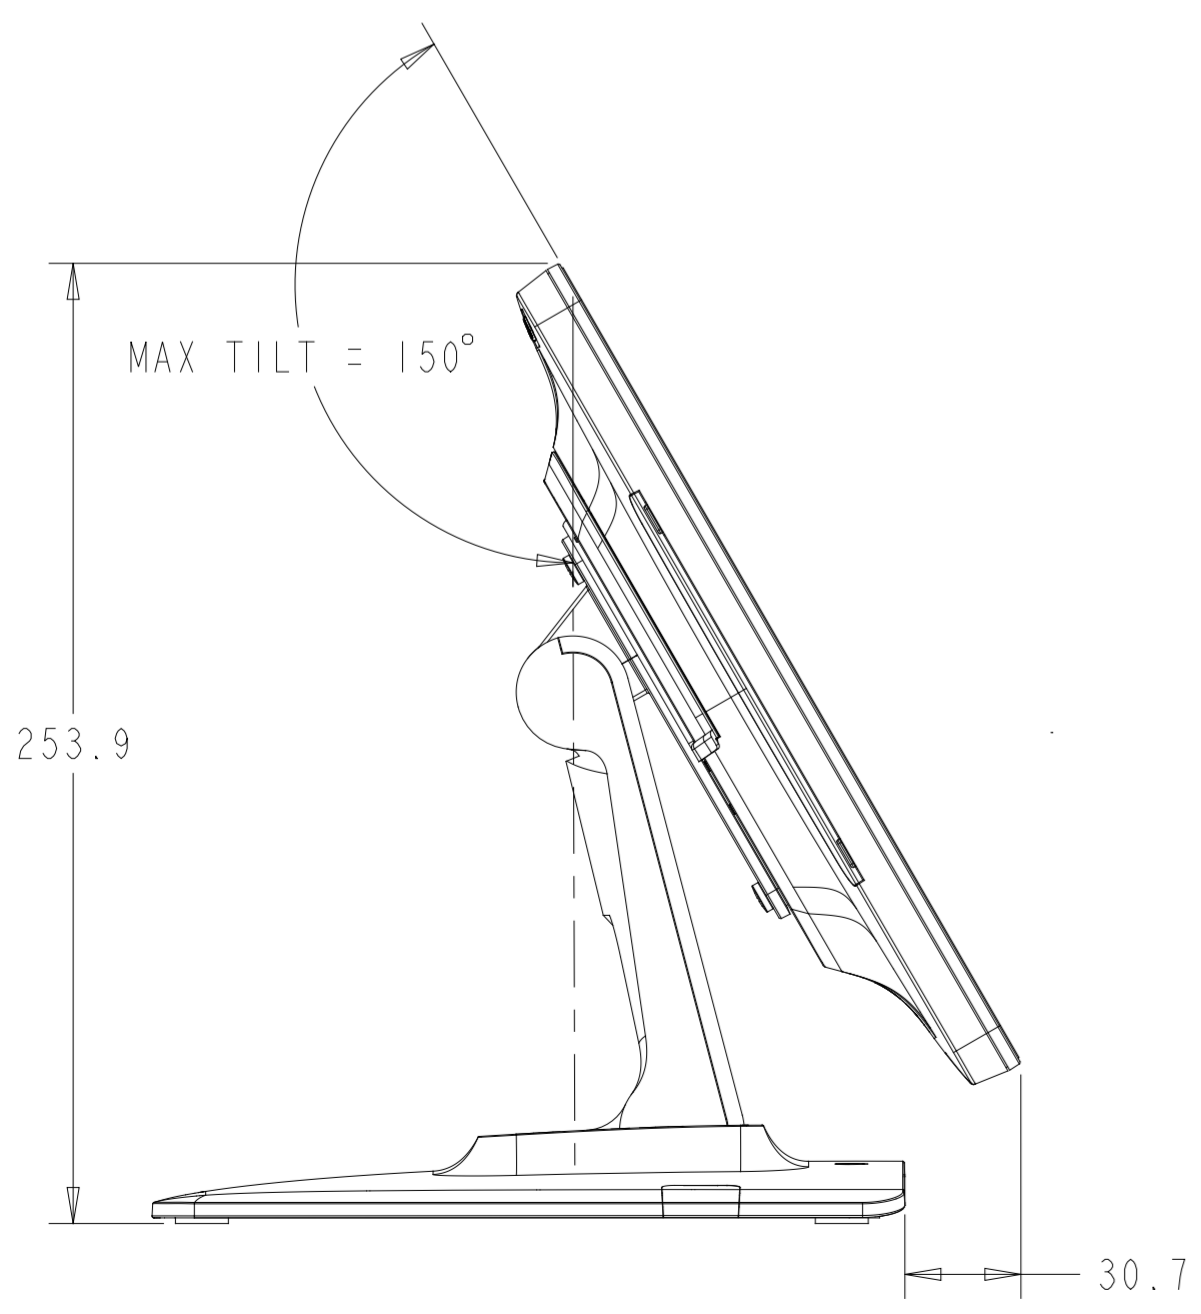

SHOWN WITH OPTIONAL STAND  
 STAND ALSO SOLD SEPARATELY: P/N E044162  
 (BLACK), P/N E765019 (WHITE)

DIMENSIONAL DRAWING: 1502LM

DIMENSIONS ARE IN MILLIMETERS

**elo**  
 MS602753  
 DATE: 09/20/2021  
 REV: B

# VESA MOUNT

M4 THREADS, X8  
VESA MOUNT PER MIS-C, 75mmX75mm OR 100mmX100mm  
MAX SCREW DEPTH = 10mm