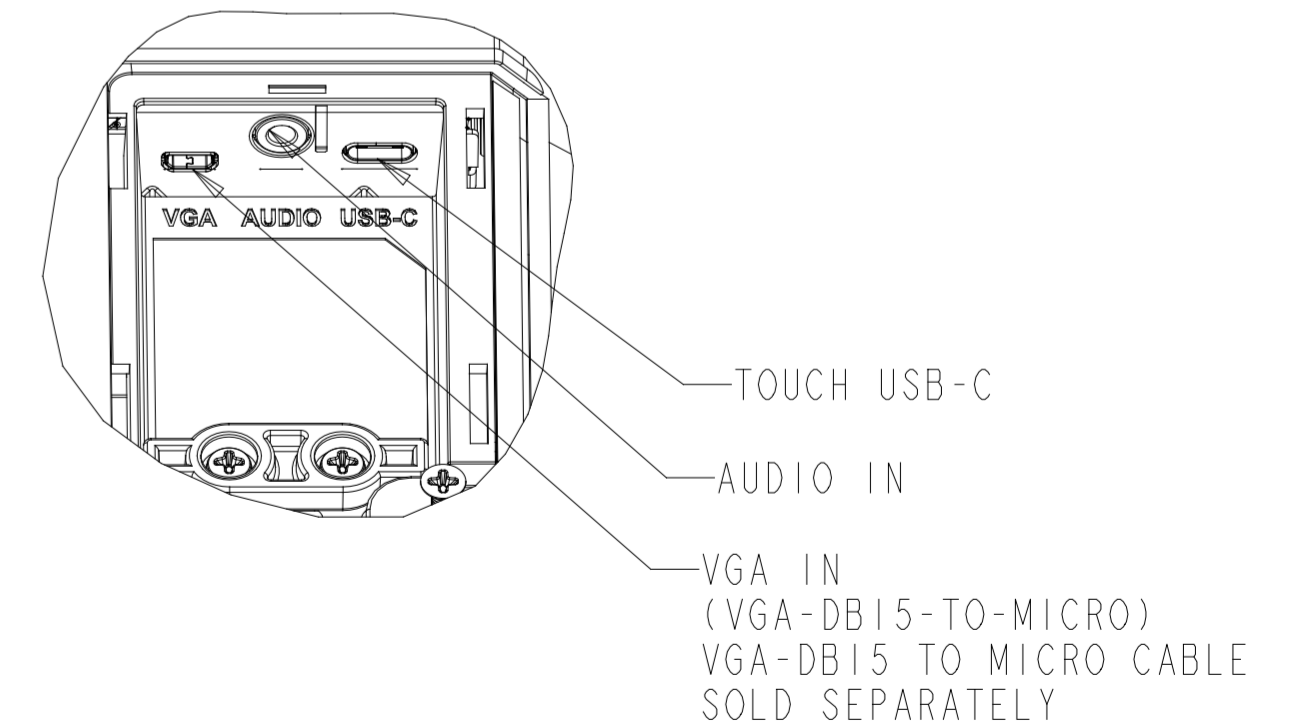

SHOWN WITH OPTIONAL STAND  
 STAND ALSO SOLD SEPARATELY: P/N E044162  
 (BLACK), P/N E765019 (WHITE)

DIMENSIONAL DRAWING: 1502LM

DIMENSIONS ARE IN MILLIMETERS

**elo**  
 MS602753  
 DATE: 09/20/2021  
 REV: B

# STAND MOUNTING OPTIONS

# VESA MOUNT

M4 THREADS, X8  
VESA MOUNT PER MIS-C, 75mmX75mm OR 100mmX100mm  
MAX SCREW DEPTH = 10mm

# PERIPHERAL MOUNTING INTERFACE

MOUNTING LOCATIONS ON TOP, LEFT AND RIGHT SIDES (3 TOTAL)