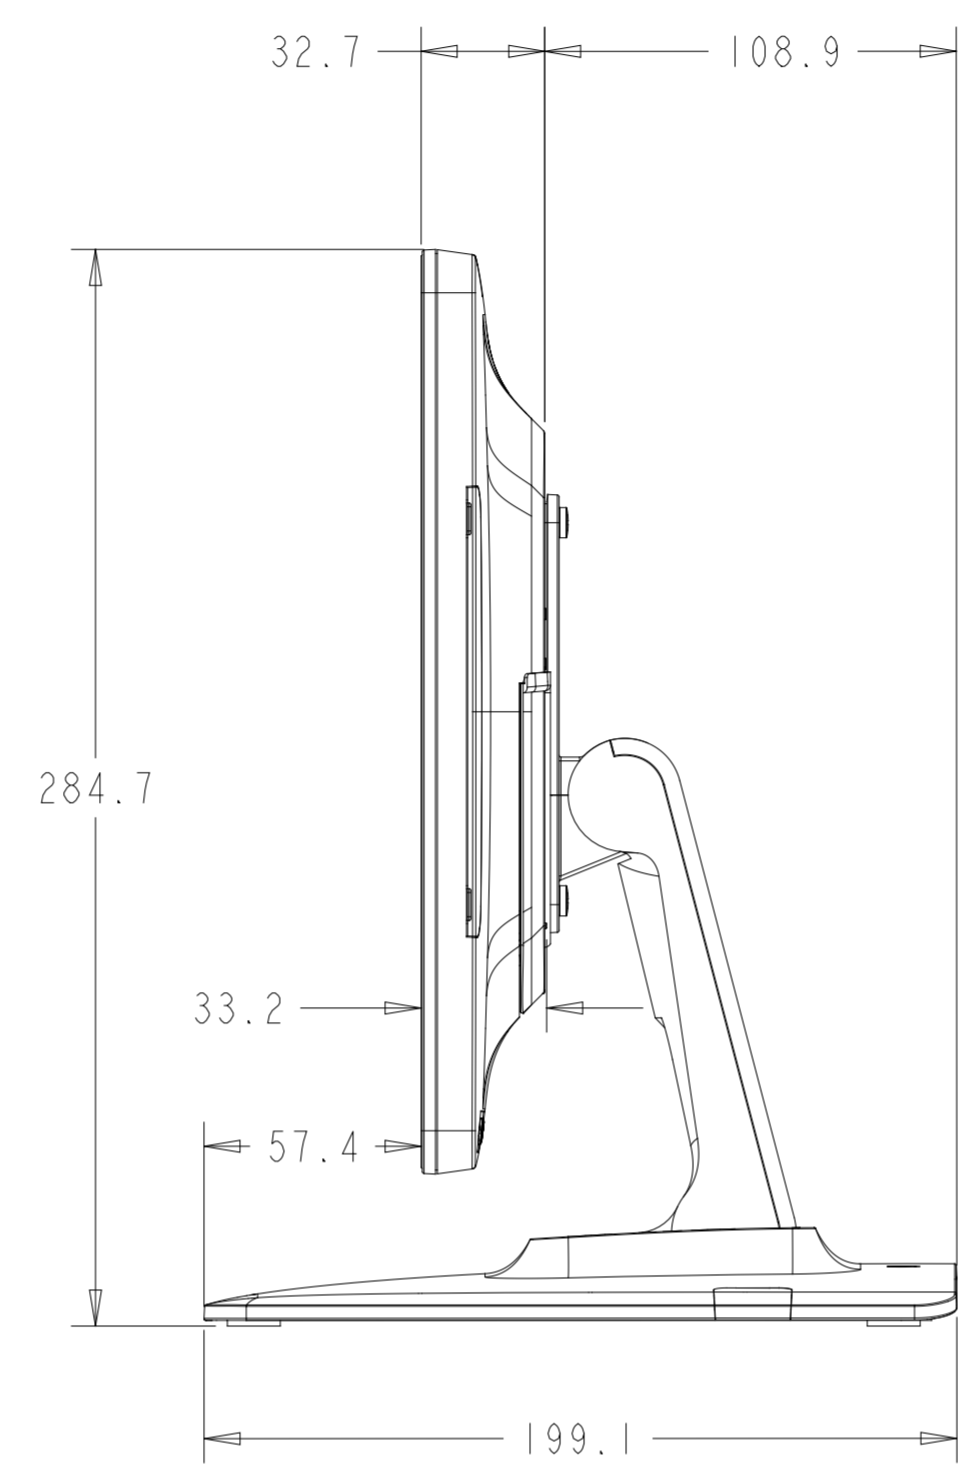

SHOWN WITH OPTIONAL STAND  
 STAND ALSO SOLD SEPARATELY: P/N E044162  
 (BLACK), P/N E765019 (WHITE)

DIMENSIONAL DRAWING: 1502LM

DIMENSIONS ARE IN MILLIMETERS

**elo**  
 MS602753  
 DATE: 09/20/2021  
 REV: B

# STAND MOUNTING OPTIONS

# VESA MOUNT

M4 THREADS, X8  
VESA MOUNT PER MIS-C, 75mmX75mm OR 100mmX100mm  
MAX SCREW DEPTH = 10mm