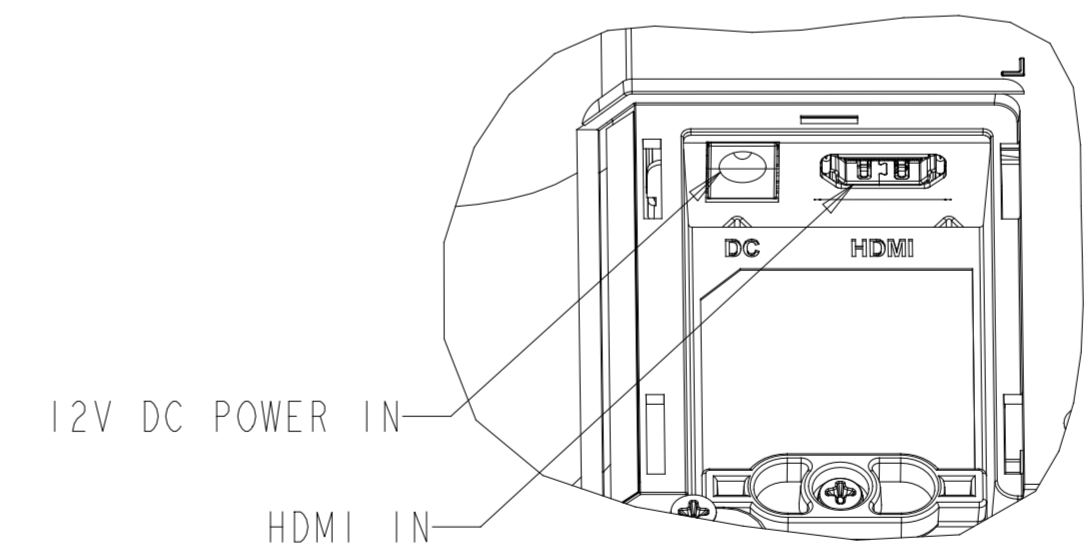

SHOWN WITH OPTIONAL STAND  
 STAND ALSO SOLD SEPARATELY: P/N E044162  
 (BLACK), P/N E765019 (WHITE)

DIMENSIONAL DRAWING: 1502LM

DIMENSIONS ARE IN MILLIMETERS

**elo**  
 MS602753  
 DATE: 09/20/2021  
 REV: B

# VESA MOUNT

M4 THREADS, X8  
VESA MOUNT PER MIS-C, 75mmX75mm OR 100mmX100mm  
MAX SCREW DEPTH = 10mm