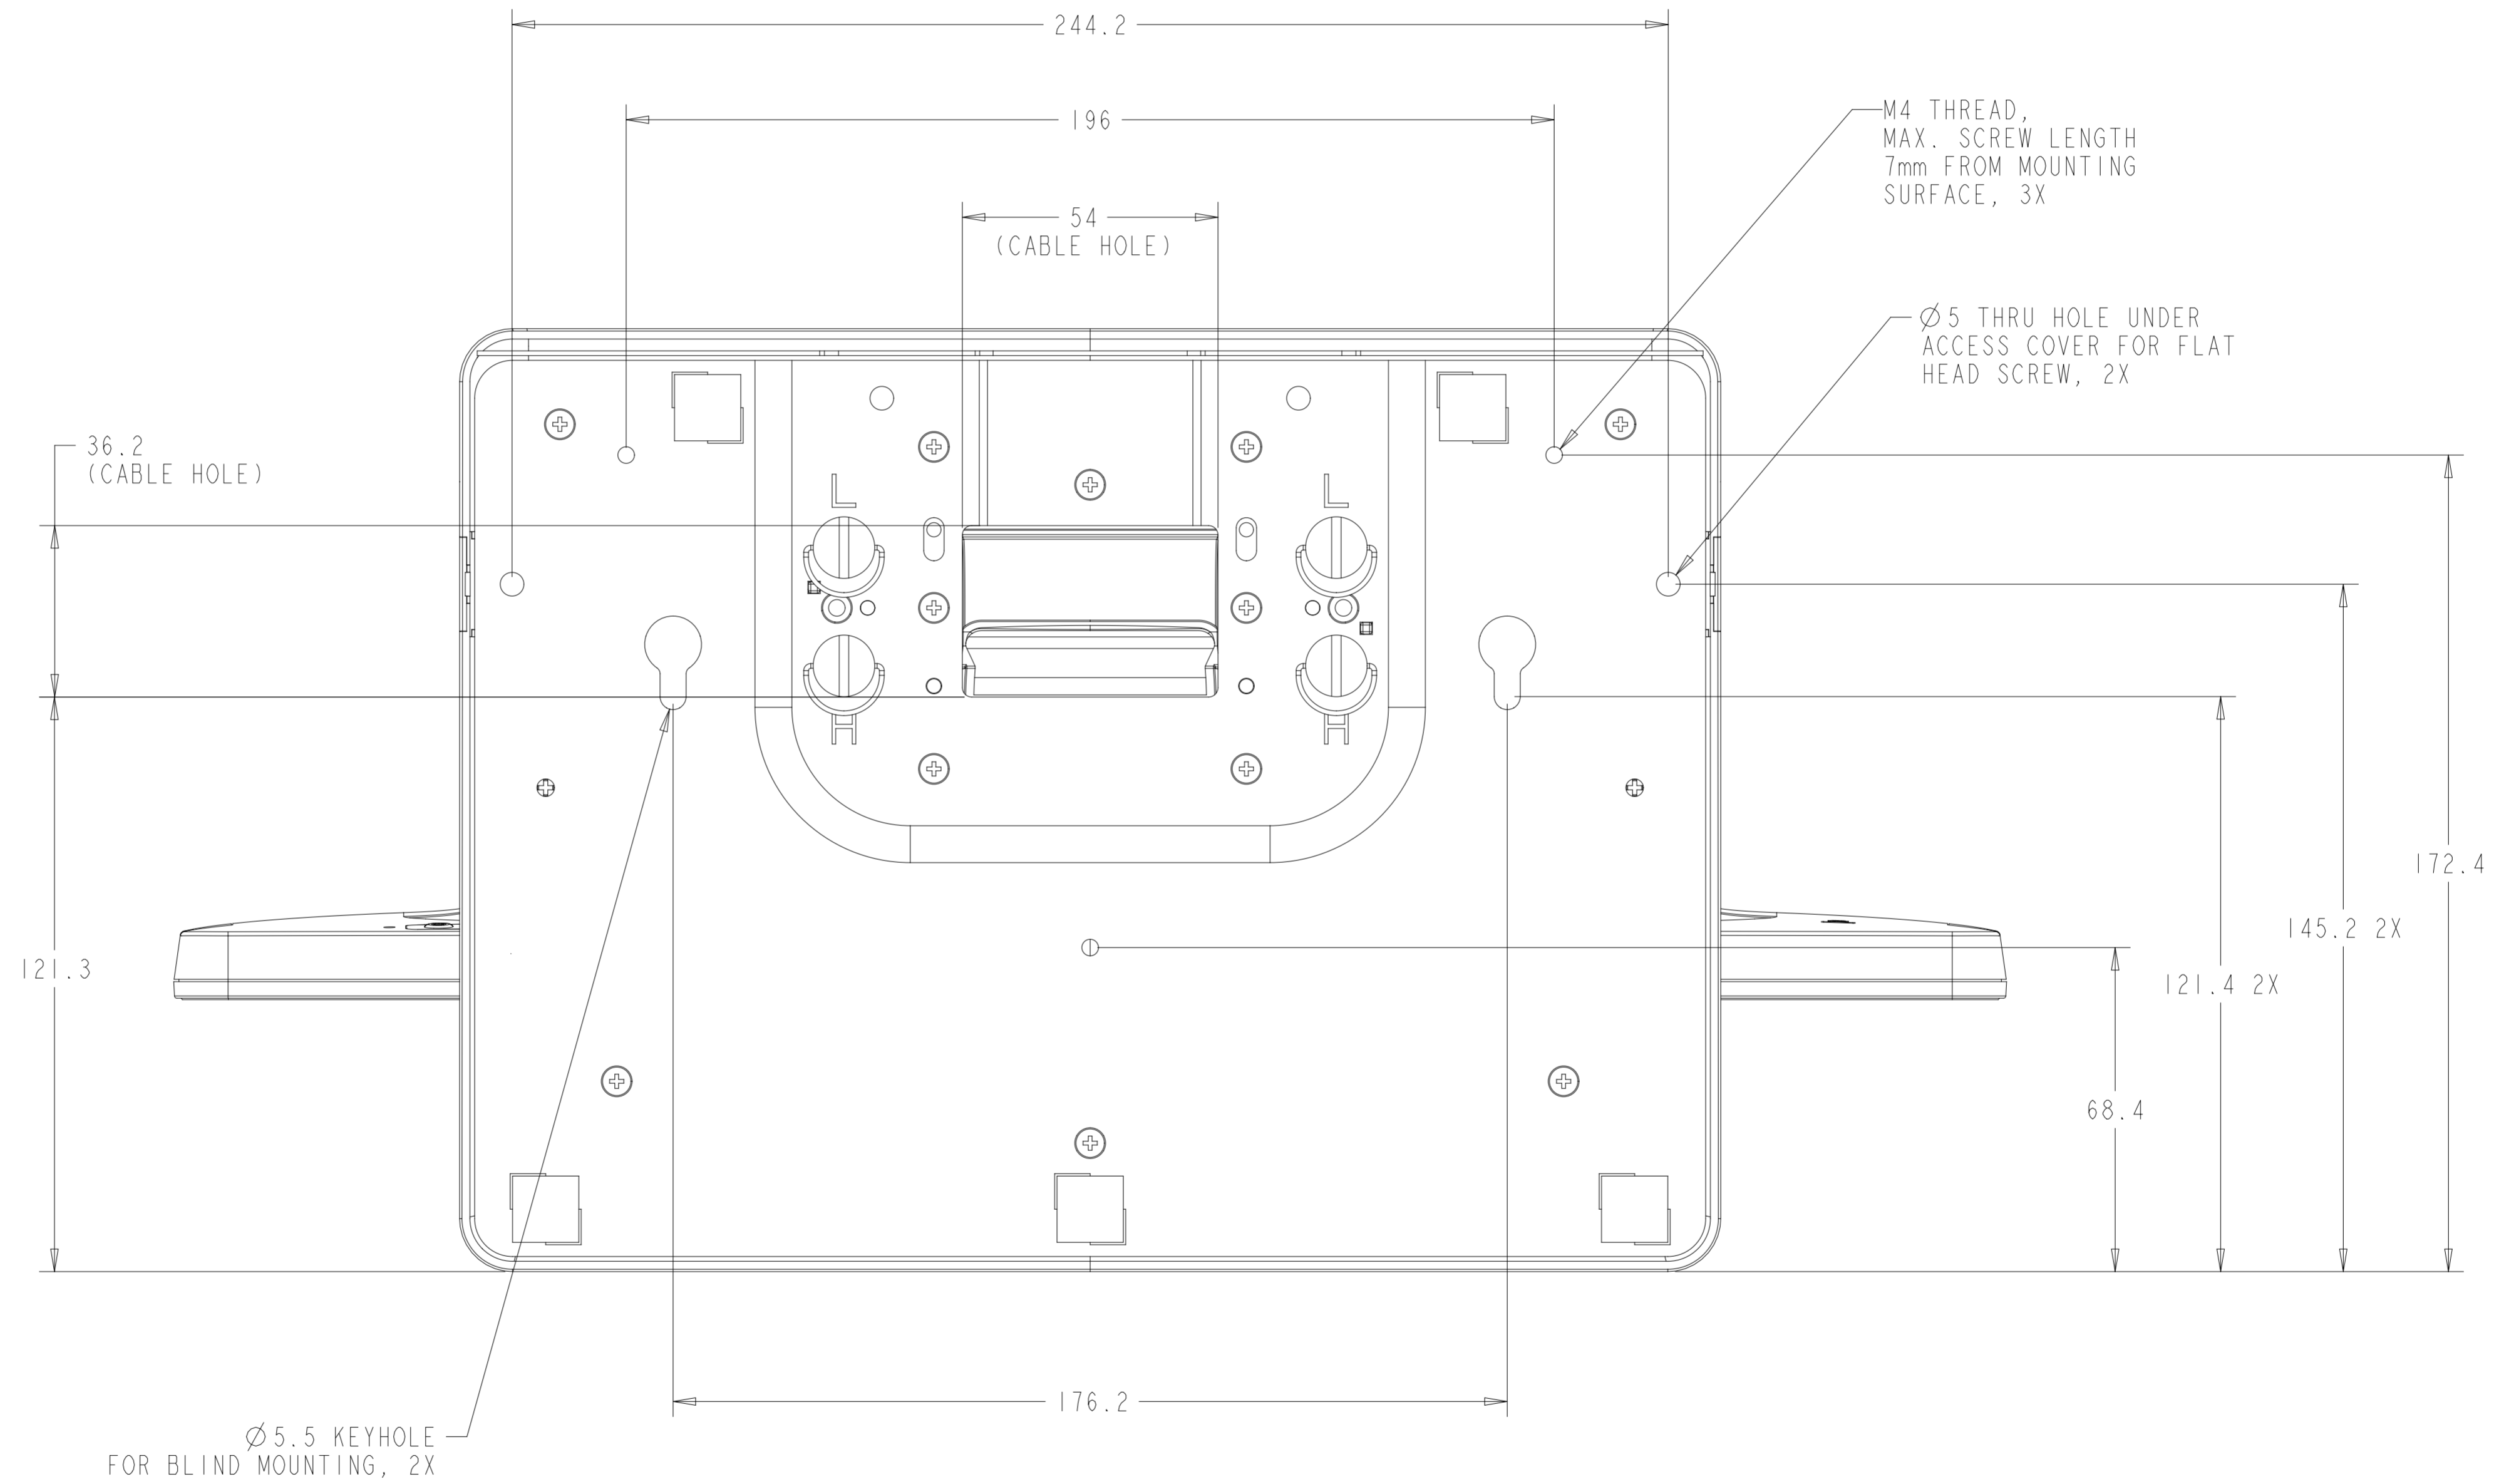

SHOWN WITH OPTIONAL STAND  
 STAND ALSO SOLD SEPARATELY: P/N E044162  
 (BLACK), P/N E765019 (WHITE)

DIMENSIONAL DRAWING: 1502LM

DIMENSIONS ARE IN MILLIMETERS

**elo**  
 MS602753  
 DATE: 09/20/2021  
 REV: B

# STAND MOUNTING OPTIONS

# VESA MOUNT

M4 THREADS, X8  
VESA MOUNT PER MIS-C, 75mmX75mm OR 100mmX100mm  
MAX SCREW DEPTH = 10mm

# PERIPHERAL MOUNTING INTERFACE

MOUNTING LOCATIONS ON TOP, LEFT AND RIGHT SIDES (3 TOTAL)