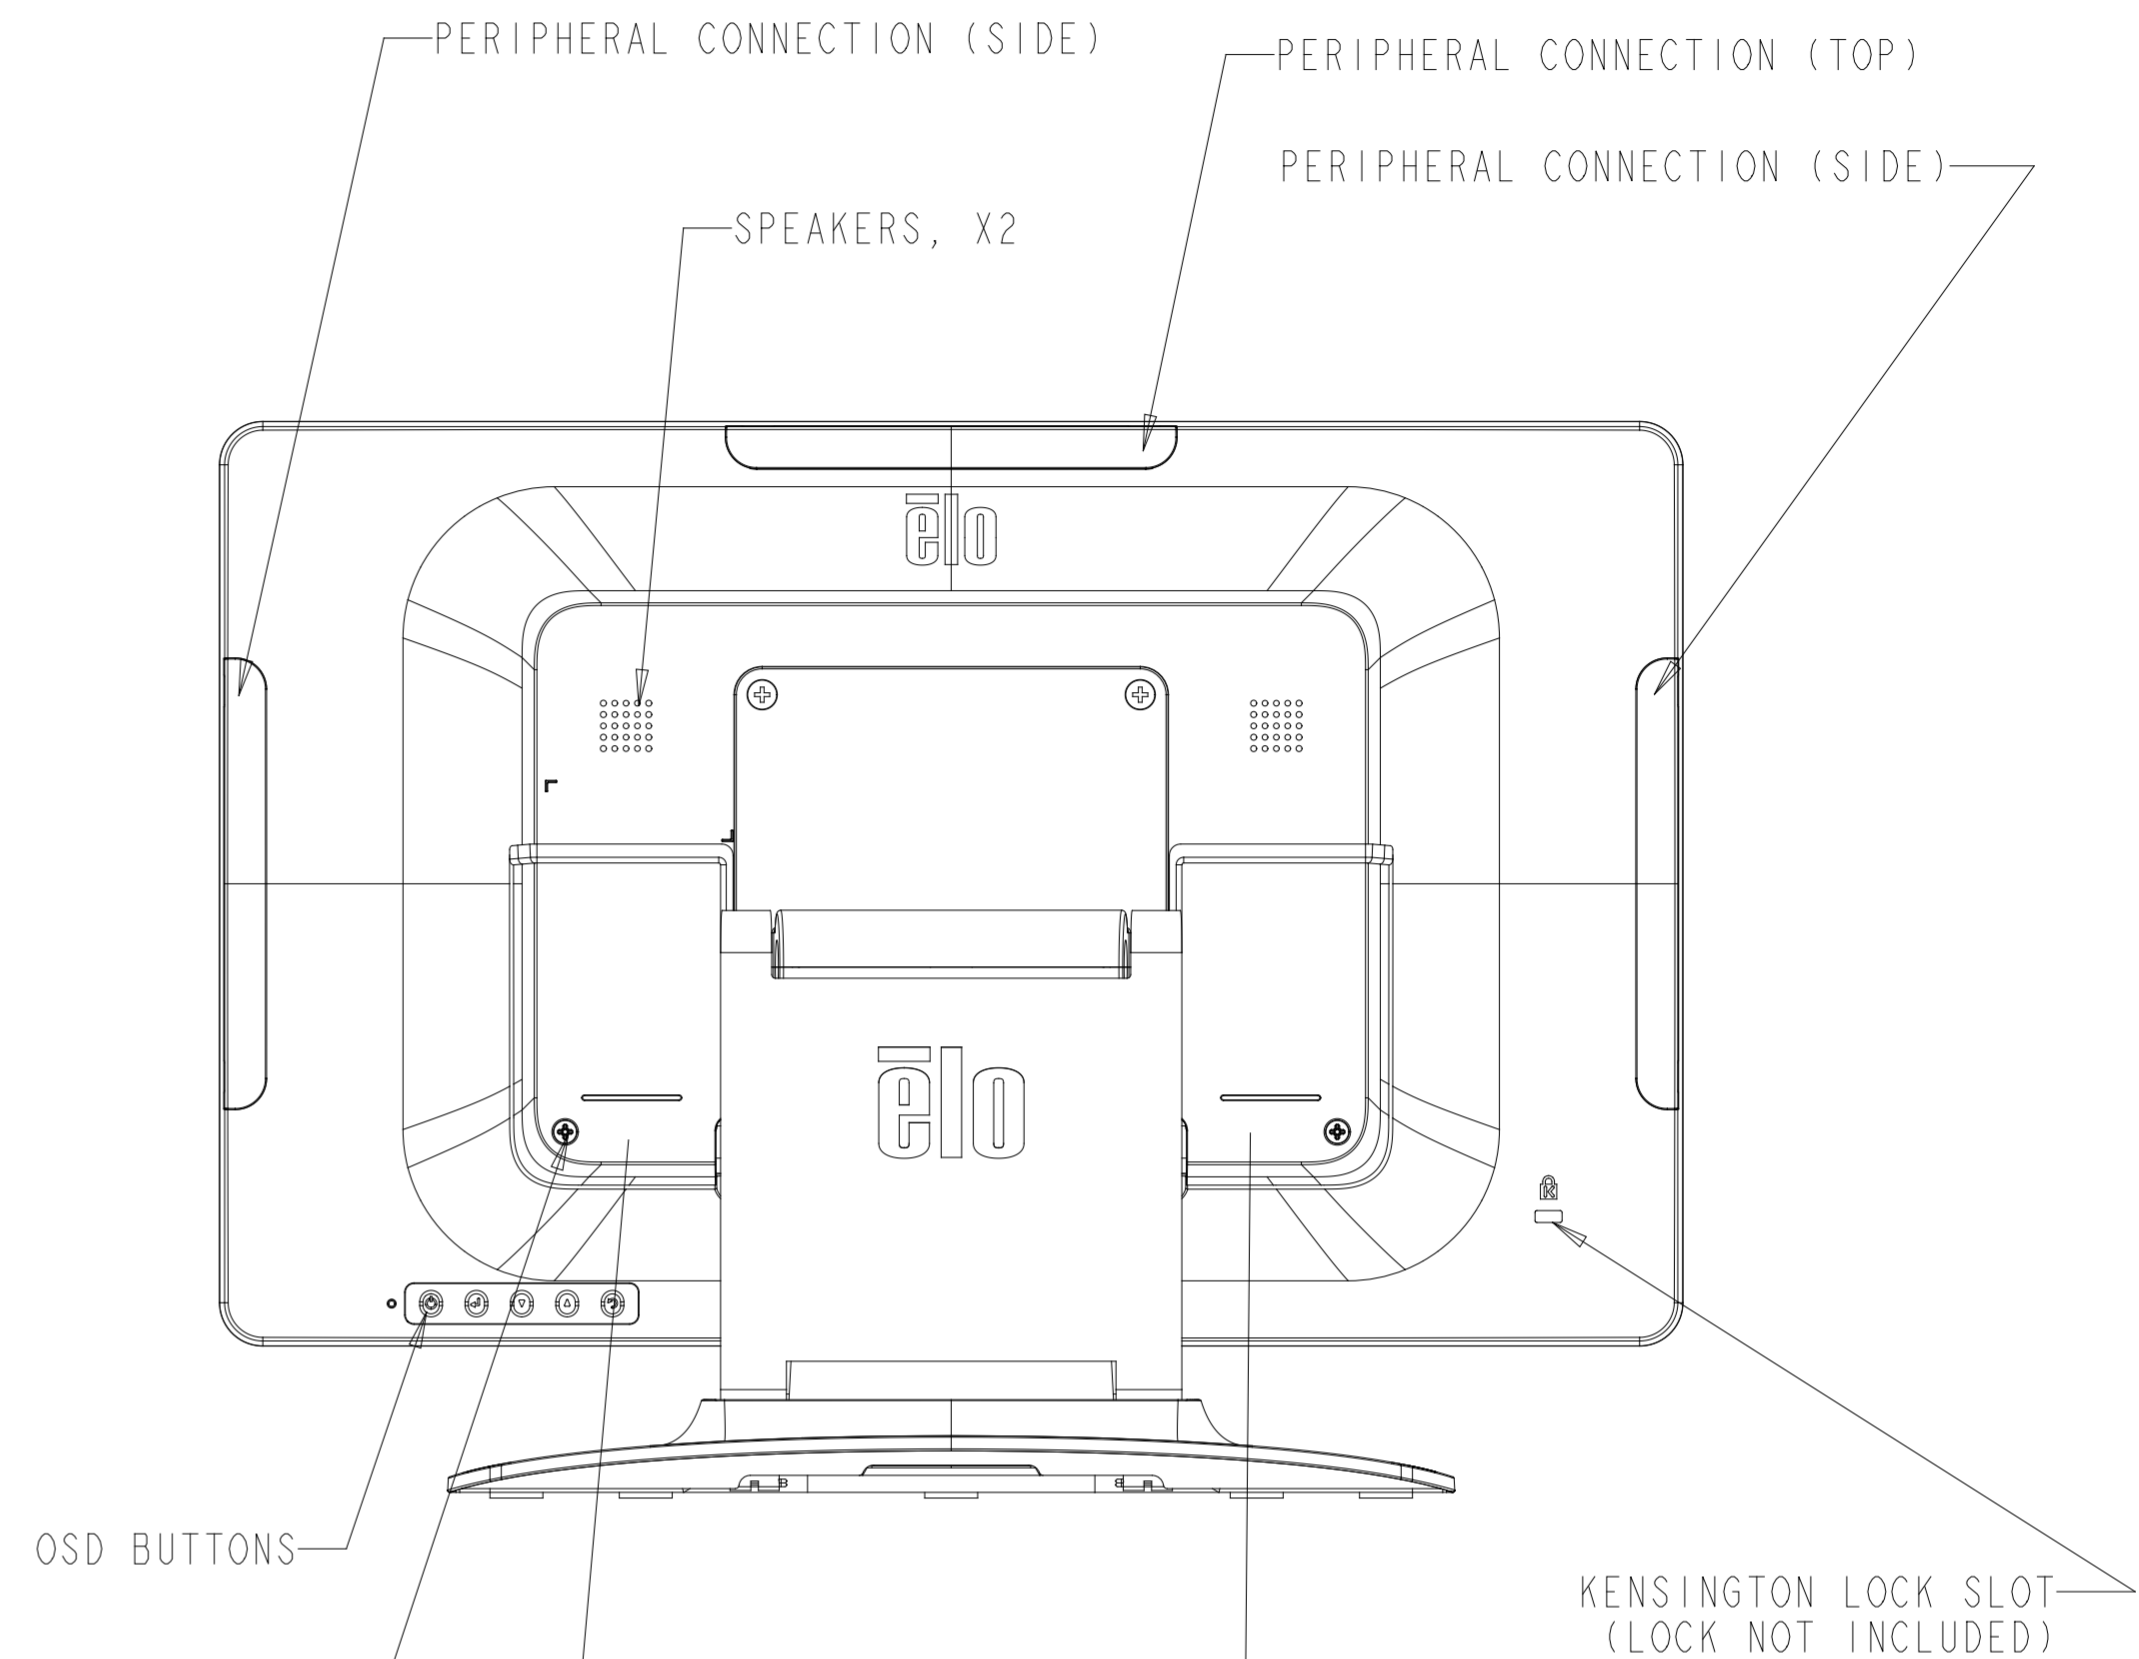

SHOWN WITH OPTIONAL STAND  
 STAND ALSO SOLD SEPARATELY: P/N E044162  
 (BLACK), P/N E765019 (WHITE)

DIMENSIONAL DRAWING: 1502LM

DIMENSIONS ARE IN MILLIMETERS

**elo**  
 MS602753  
 DATE: 09/20/2021  
 REV: B

# STAND MOUNTING OPTIONS

# VESA MOUNT

M4 THREADS, X8  
VESA MOUNT PER MIS-C, 75mmX75mm OR 100mmX100mm  
MAX SCREW DEPTH = 10mm

# PERIPHERAL MOUNTING INTERFACE

MOUNTING LOCATIONS ON TOP, LEFT AND RIGHT SIDES (3 TOTAL)