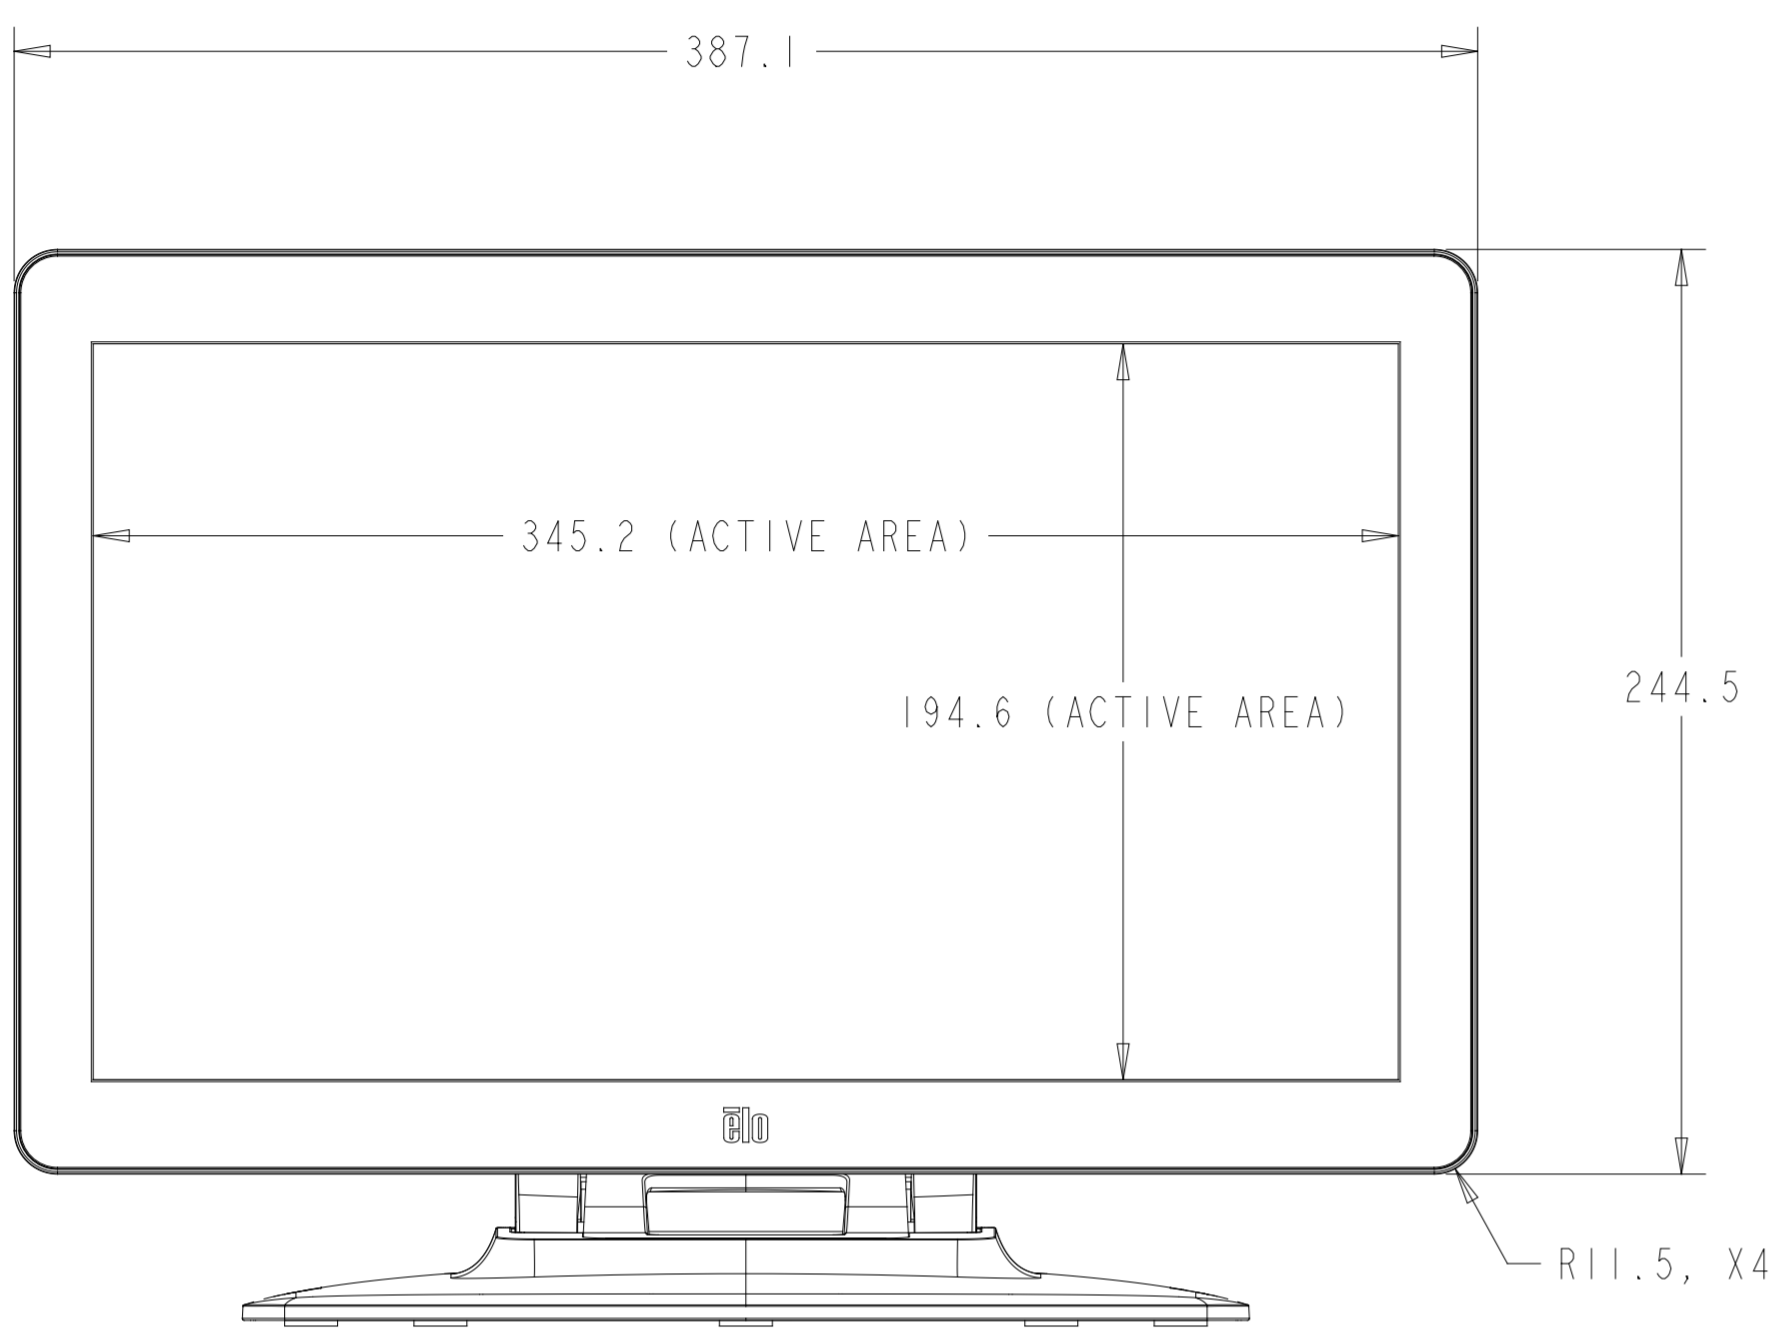

SHOWN WITH OPTIONAL STAND  
 STAND ALSO SOLD SEPARATELY: P/N E044162  
 (BLACK), P/N E765019 (WHITE)

DIMENSIONAL DRAWING: 1502LM

DIMENSIONS ARE IN MILLIMETERS

**elo**  
 MS602753  
 DATE: 09/20/2021  
 REV: B

# VESA MOUNT

M4 THREADS, X8  
VESA MOUNT PER MIS-C, 75mmX75mm OR 100mmX100mm  
MAX SCREW DEPTH = 10mm