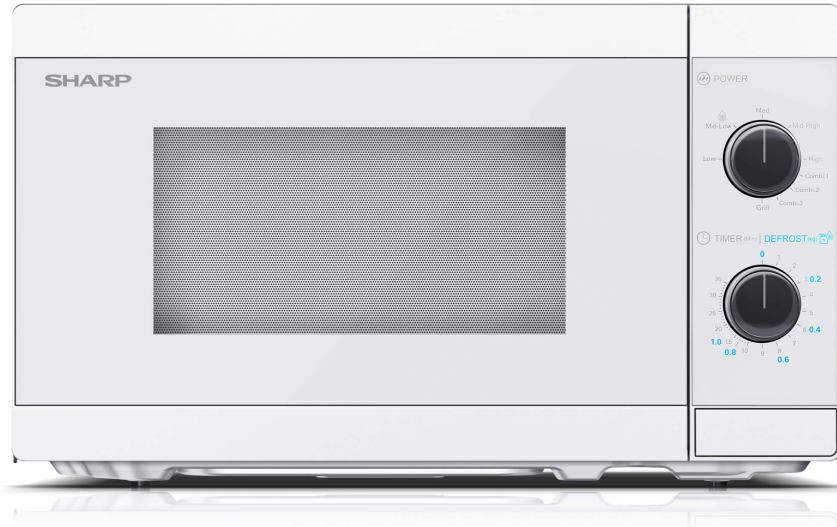

YC-MG01E-C

20 Litre Microwave Oven with Grill

Grill Microwave Oven with Manual Control

HIGHLIGHTS

- Capacity: 20 Litres
- Microwave Power: 800W
- Grill Power: 1000W
- Microwave Power Levels: 5
- Control Type: Manual
- Cavity Type: Turntable
- Cavity Lighting: Yes
- Easy to Clean
- Cabinet Colour: Crystal White
- Door Colour: Crystal White
- Accessories Included: Turntable and Grill Rack

20 L

800 W

1000 W

Microwave Features

Control Panel	Manual
Further Cooking Accessory	Turntable and Grill Rack
Microwave Function	Yes
Grill Function	Yes
Combination Programs	Yes
Defrost Function	Yes
Timer Function	Yes

Design

Cavity Material/Finish	steel/painted white
Cavity Size (W x H x D in mm)	306 x 205 x 304
Glass Turntable Size (ø mm)	255
Grill Rack Size (Diameter x Height in mm)	220 x 66
Front Material/Finish	Plastic and Glass/Painted
Front Colour	Crystal White
Opening Method	Push Button
Housing Colour	White
Housing Material Microwave	Steel
Microwave power levels	5
Cavity Lighting	Yes
Mains Lead Length (mm)	TBA