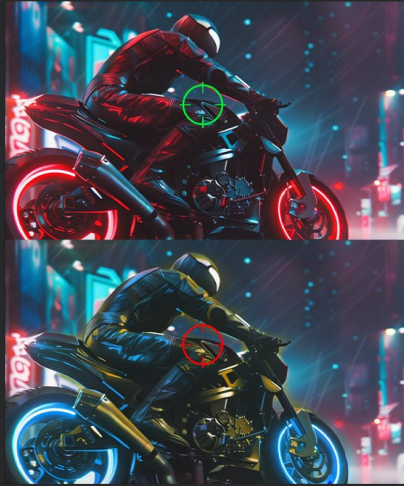

## See Clearly, See Comfortably.

Anti-Flicker and Less Blue Light technologies provide a very comfortable viewing experience by reducing the amount of flicker and displaying lower levels of blue light. You can game for longer periods without experiencing eye fatigue.

## Smoothen Out Your Gameplay

The MSI Gaming Monitor is built with Adaptive Sync technology to achieve the smooth visuals for your gameplay. Adaptive Sync technology will sync the refresh rate of your monitor with your GPU to eliminate screen tearing or stuttering. The ultra-smooth and lag-free visuals that Adaptive Sync provide will allow you to enjoy the game the way it was meant to be enjoyed.

# Gaming Enhancement

**SMART CROSS HAIR**

The aim dot automatically changes color, making it visible at any time. If the color of the aim dot overlaps with the background color, it will be problematic for aiming.