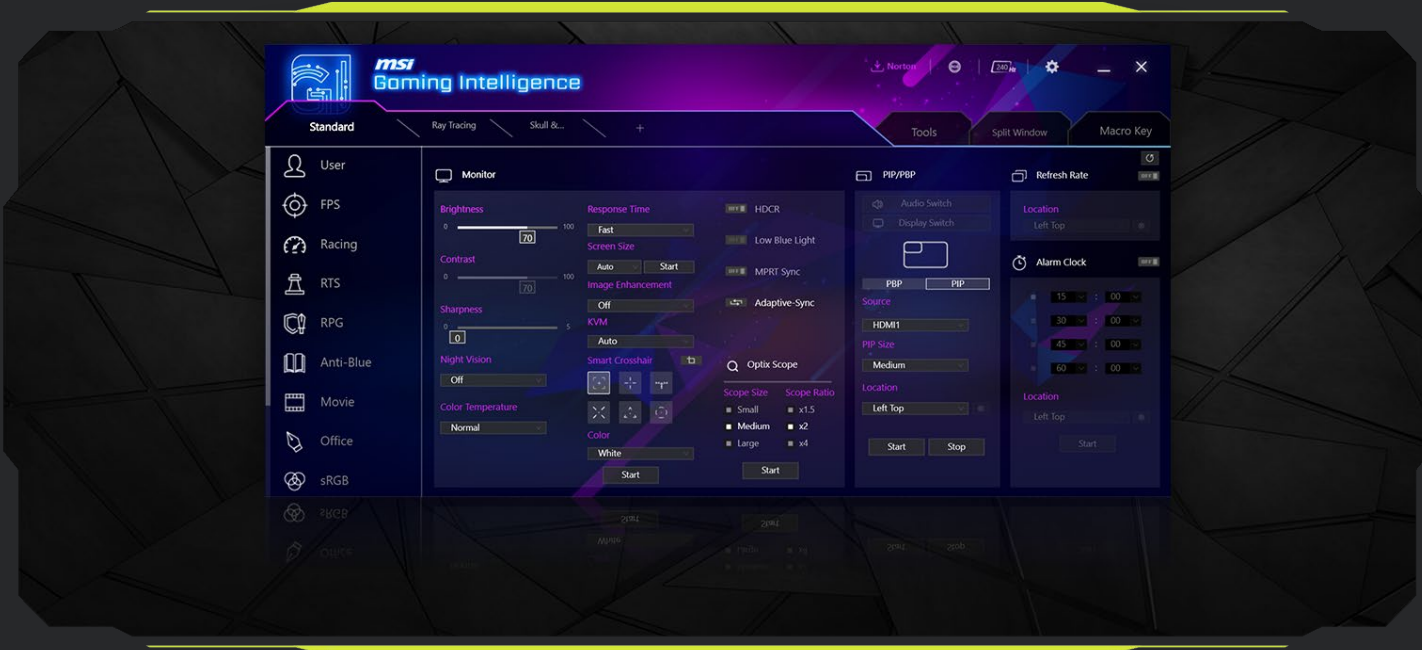

Gaming Intelligence