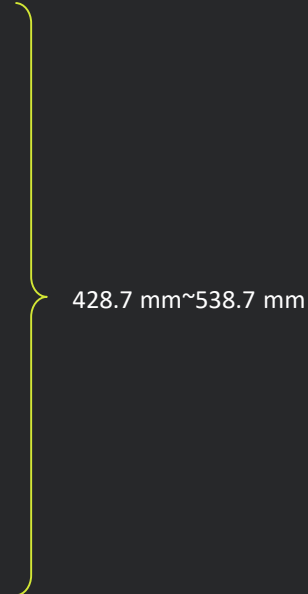

### Height

Adjustment  
0 ~ 110mm

### Swivel

Adjustment  
-20° ~ 20°

0 ~ 110 mm

-20° ~ 20°

-5° ~ 20°

# Dimensions

# Gaming Monitor

<b>PANEL SIZE</b>	27" (68.58cm)
<b>ASPECT RATIO</b>	16:9
<b>PANEL TYPE</b>	Rapid VA
<b>PANEL RESOLUTION</b>	2560x1440 (WQHD)
<b>REFRESH RATE</b>	180Hz
<b>RESPONSE TIME</b>	0.5ms (GtG, Min.)