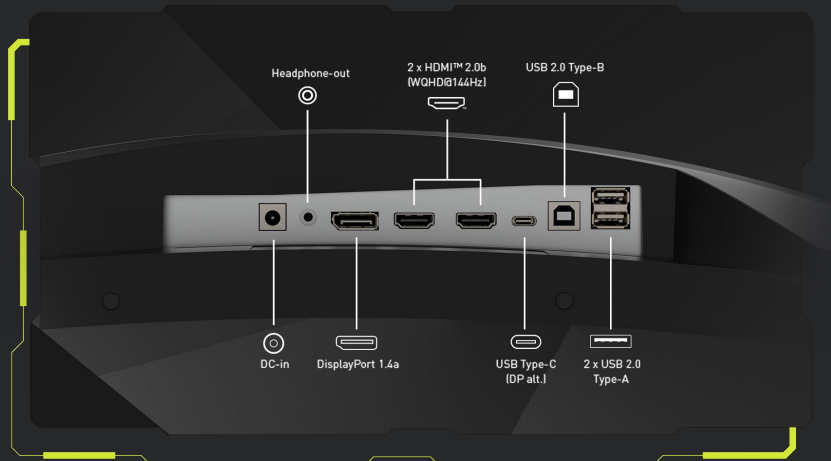

Gaming Monitor

PANEL SIZE	27" (68.58cm)
ASPECT RATIO	16:9
PANEL TYPE	Rapid VA
PANEL RESOLUTION	2560x1440 (WQHD)
REFRESH RATE	180Hz
RESPONSE TIME	0.5ms (GtG, Min.)