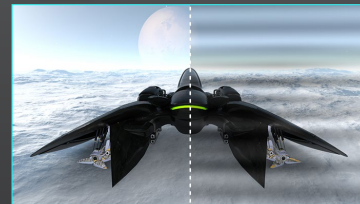

Anti-Flicker