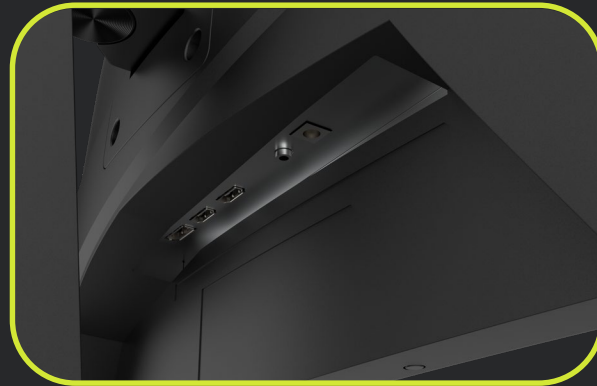

Unique design

The exterior of the MSI MAG 275CQRF QD E2 features a unique industrial design style that unfolds its crafted surface finishing.