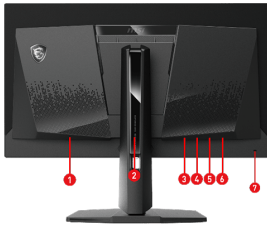

## CONNECTIONS

1. AC-in
2. 5-way Joystick Navigator
3. 2 x HDMI™ 2.1
4. Display Port (1.4a)
5. USB Type-C (PD 15W)
6. Headphone out
7. Kensington lock