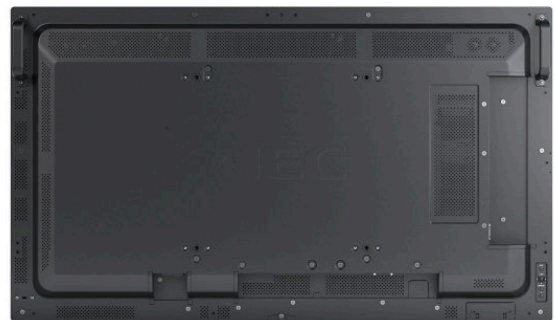

NEC MultiSync® M651 USB-C

LCD 65" Midrange Large Format Display (with integrated USB-C Interface)

Datasheet

Intuitive professional content delivery

Great first impressions can make all the difference; presenting your business in the best possible way will boost your brand. With slim, modern styling, 24/7 operation and high haze panel to reduce reflections when ambient light is high, the M series is the professional way to deliver your message, yet at an attractive price point.

Designed for seamless collaboration in today's meeting rooms, this display features an USB-C interface for effortless one-cable connection of your laptop, streamlining setup and maximizing productivity.

Benefits

Plug & Play experience with integrated USB-C interface - connect your notebook to the meeting room display and instantly your notebook content will appear on the big screen.

Enhanced imaging performance - advanced settings of all relevant visual parameters allow full control of brightness, colour, gamma and uniformity via the SpectraView Engine for precise, natural images.

Secure remote management - control your devices remotely and securely using NEC NaviSet Administrator 2; proactively manage maintenance requirements saving time and resources

Mission-critical 24/7 ready operation - the meticulous selection of industrial-grade components and careful design focused on demanding usage scenarios accompany an impressive and continuous