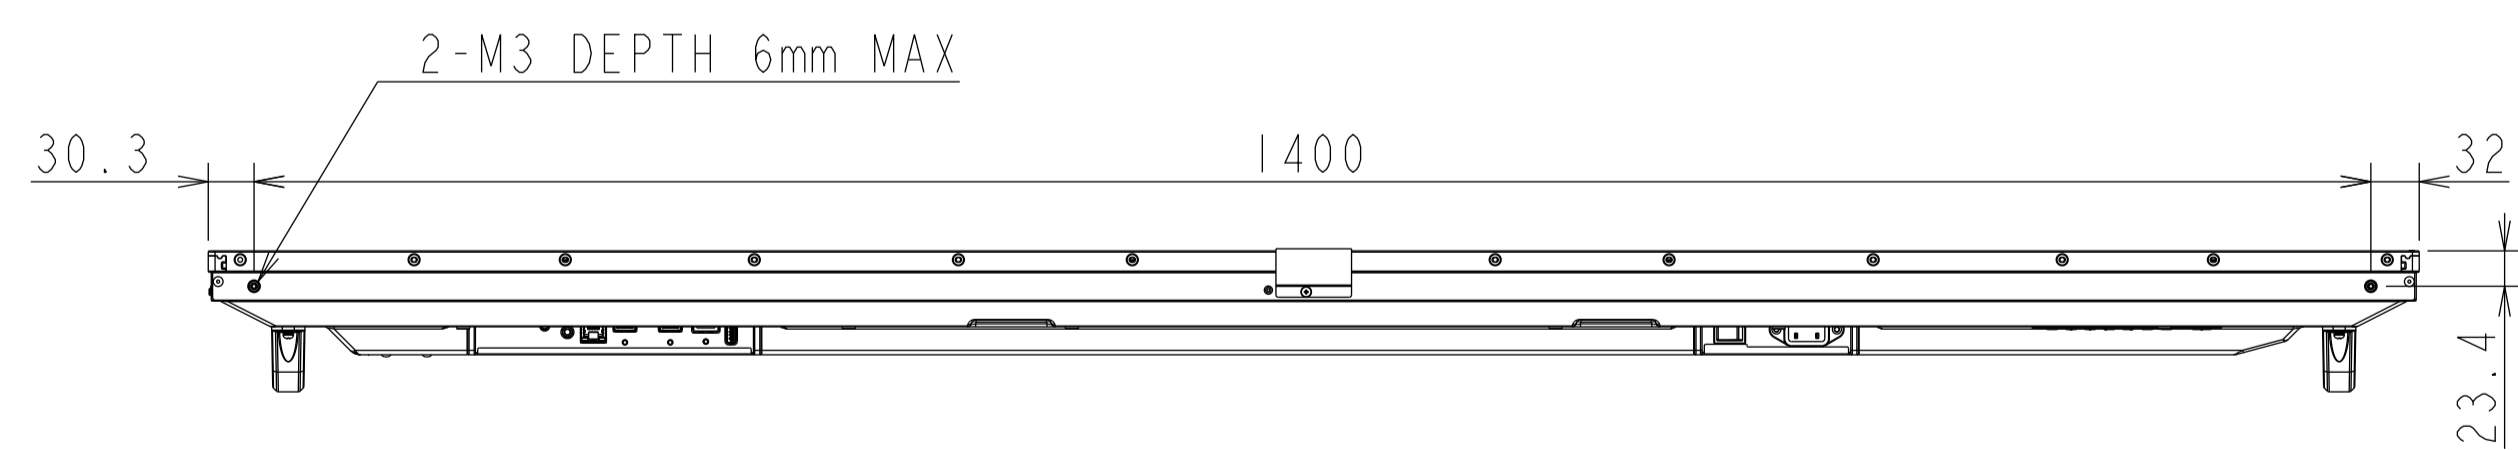

M651-2 OUTLINE

2-M3 DEPTH 6mm MAX

2-M3 DEPTH 6mm MAX

DETAIL A

DETAIL B

CONTROL KEY

2-M3 DEPTH 6mm MAX

DETAIL A SCALE 1/1

DETAIL B SCALE 1/1

UNIT	mm
MODEL	M651-2
Sharp NEC display solutions	
2024/04/23	