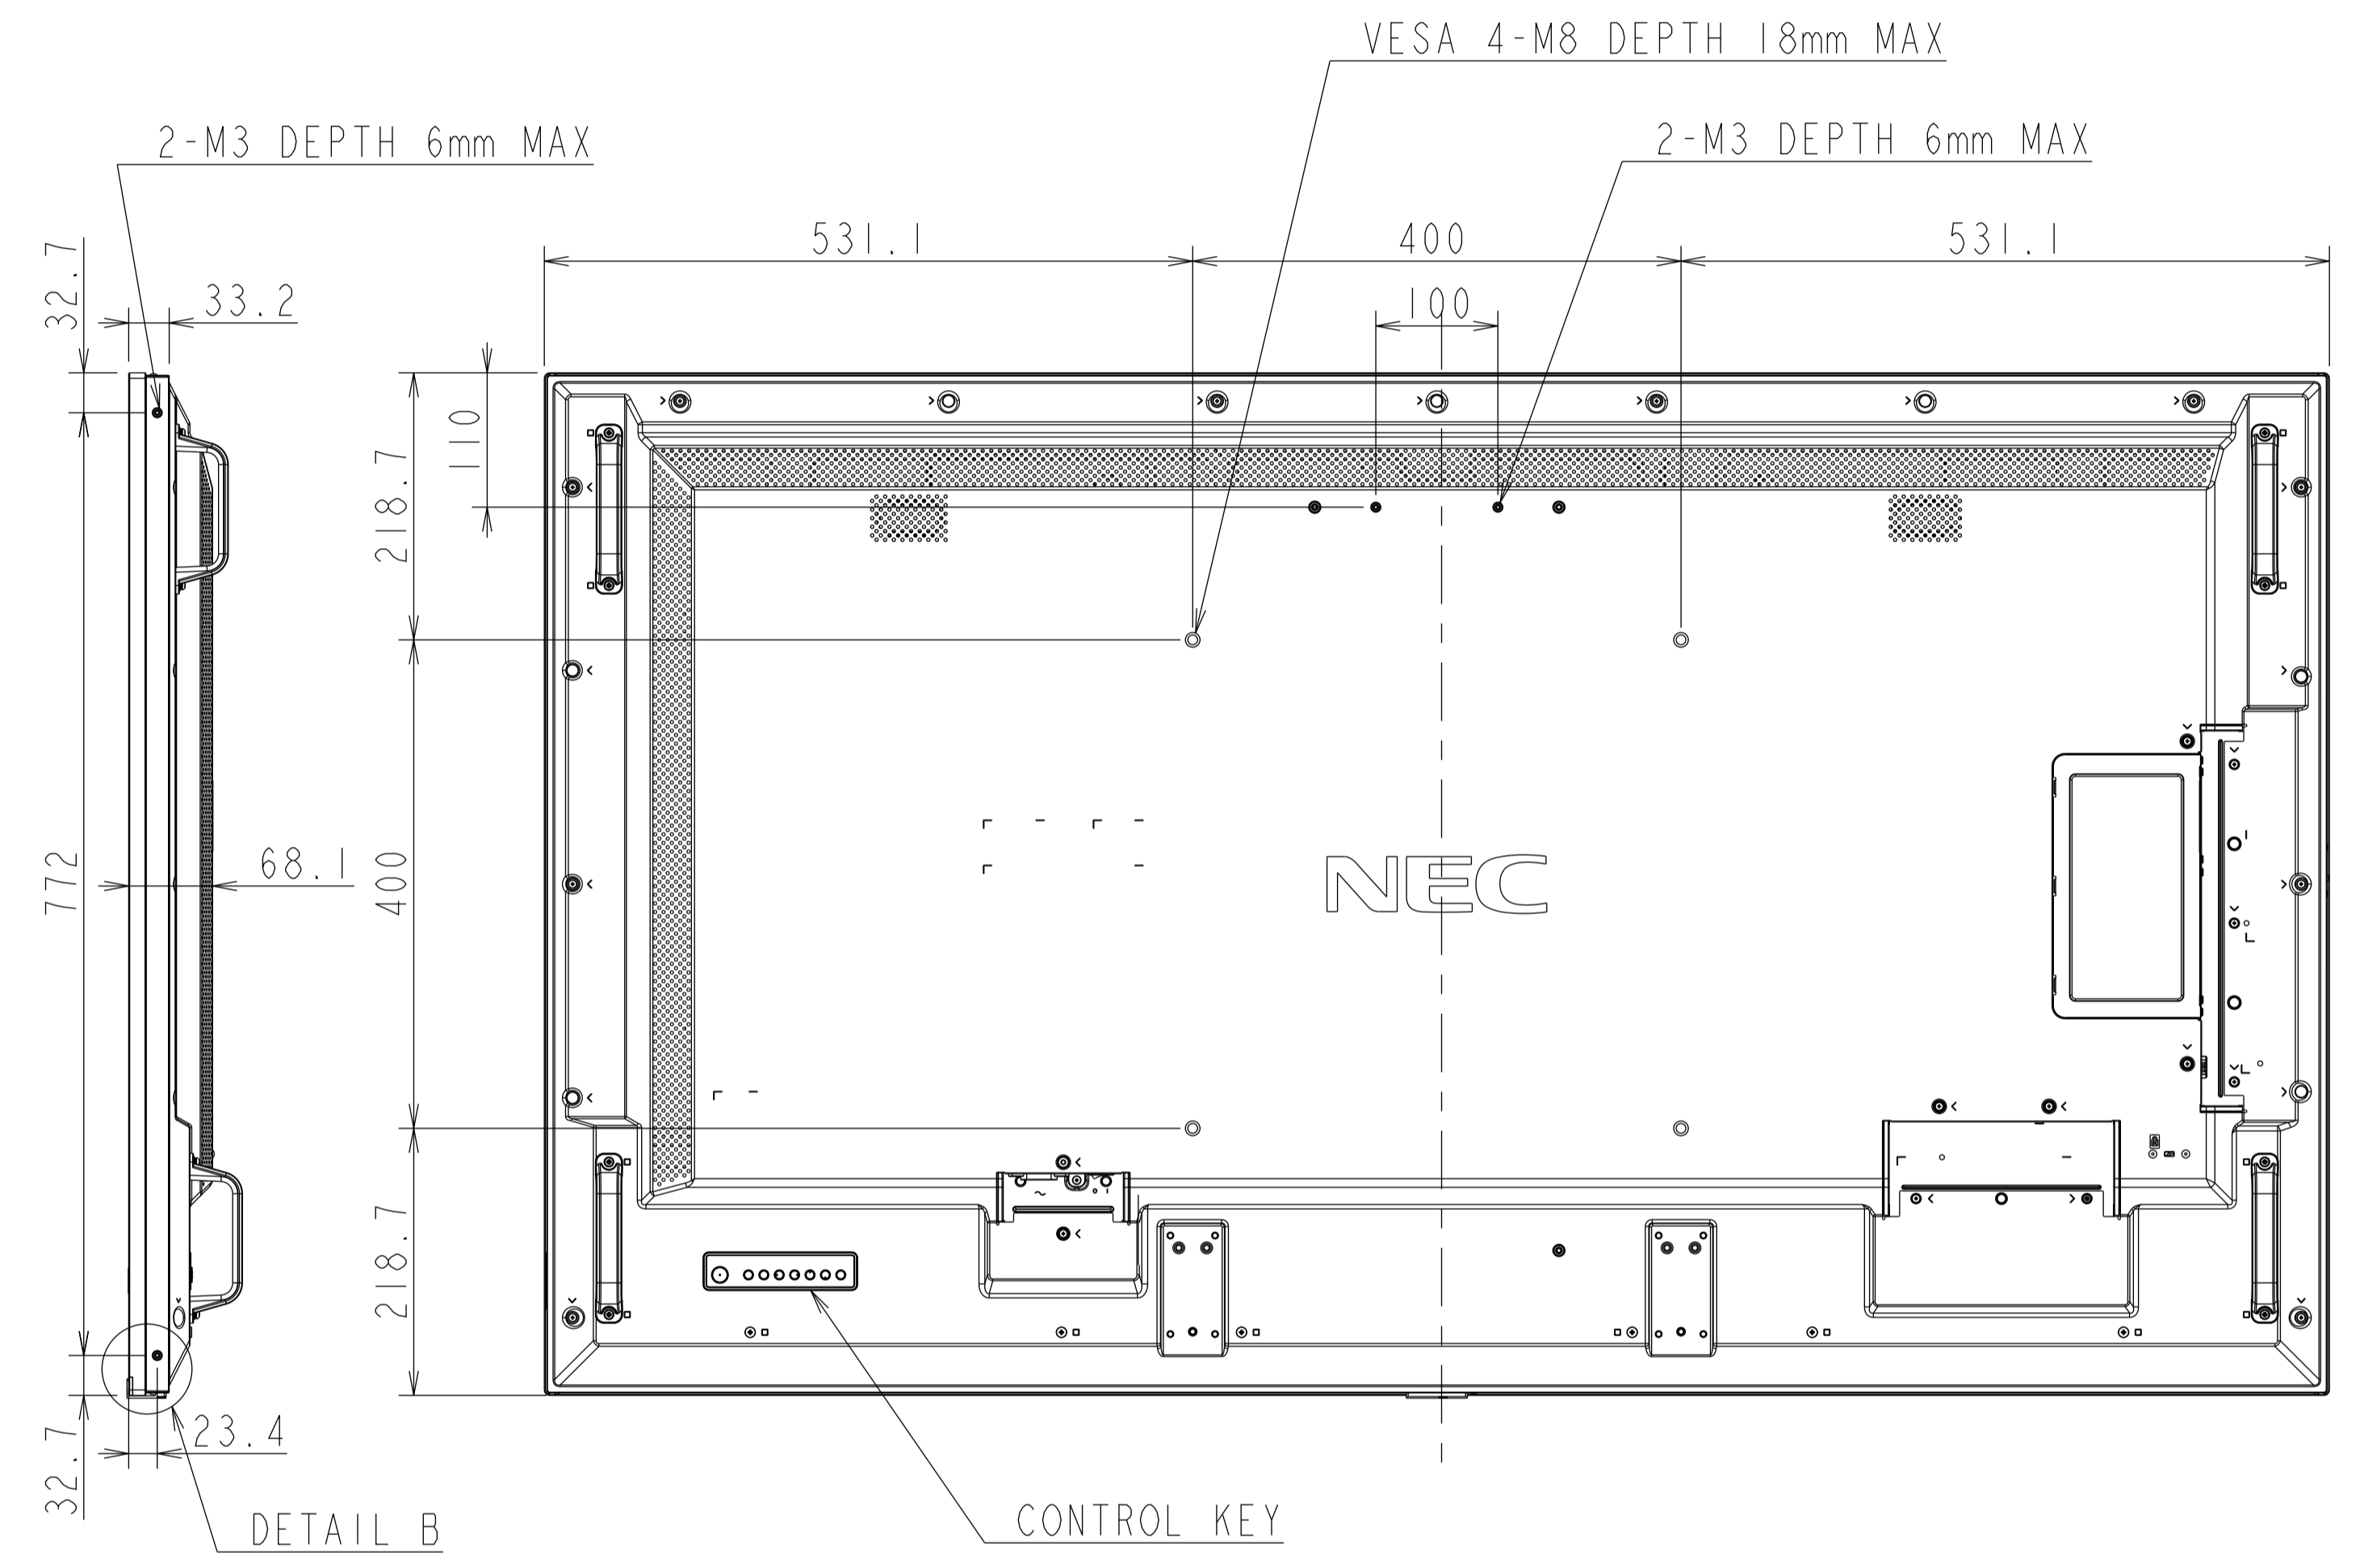

M651-2 OUTLINE

2-M3 DEPTH 6mm MAX

2-M3 DEPTH 6mm MAX

DETAIL A

DETAIL B

CONTROL KEY

2-M3 DEPTH 6mm MAX

DETAIL A SCALE 1/1

DETAIL B SCALE 1/1

UNIT	mm
MODEL	M651-2
Sharp NEC display solutions	
2024/04/23	