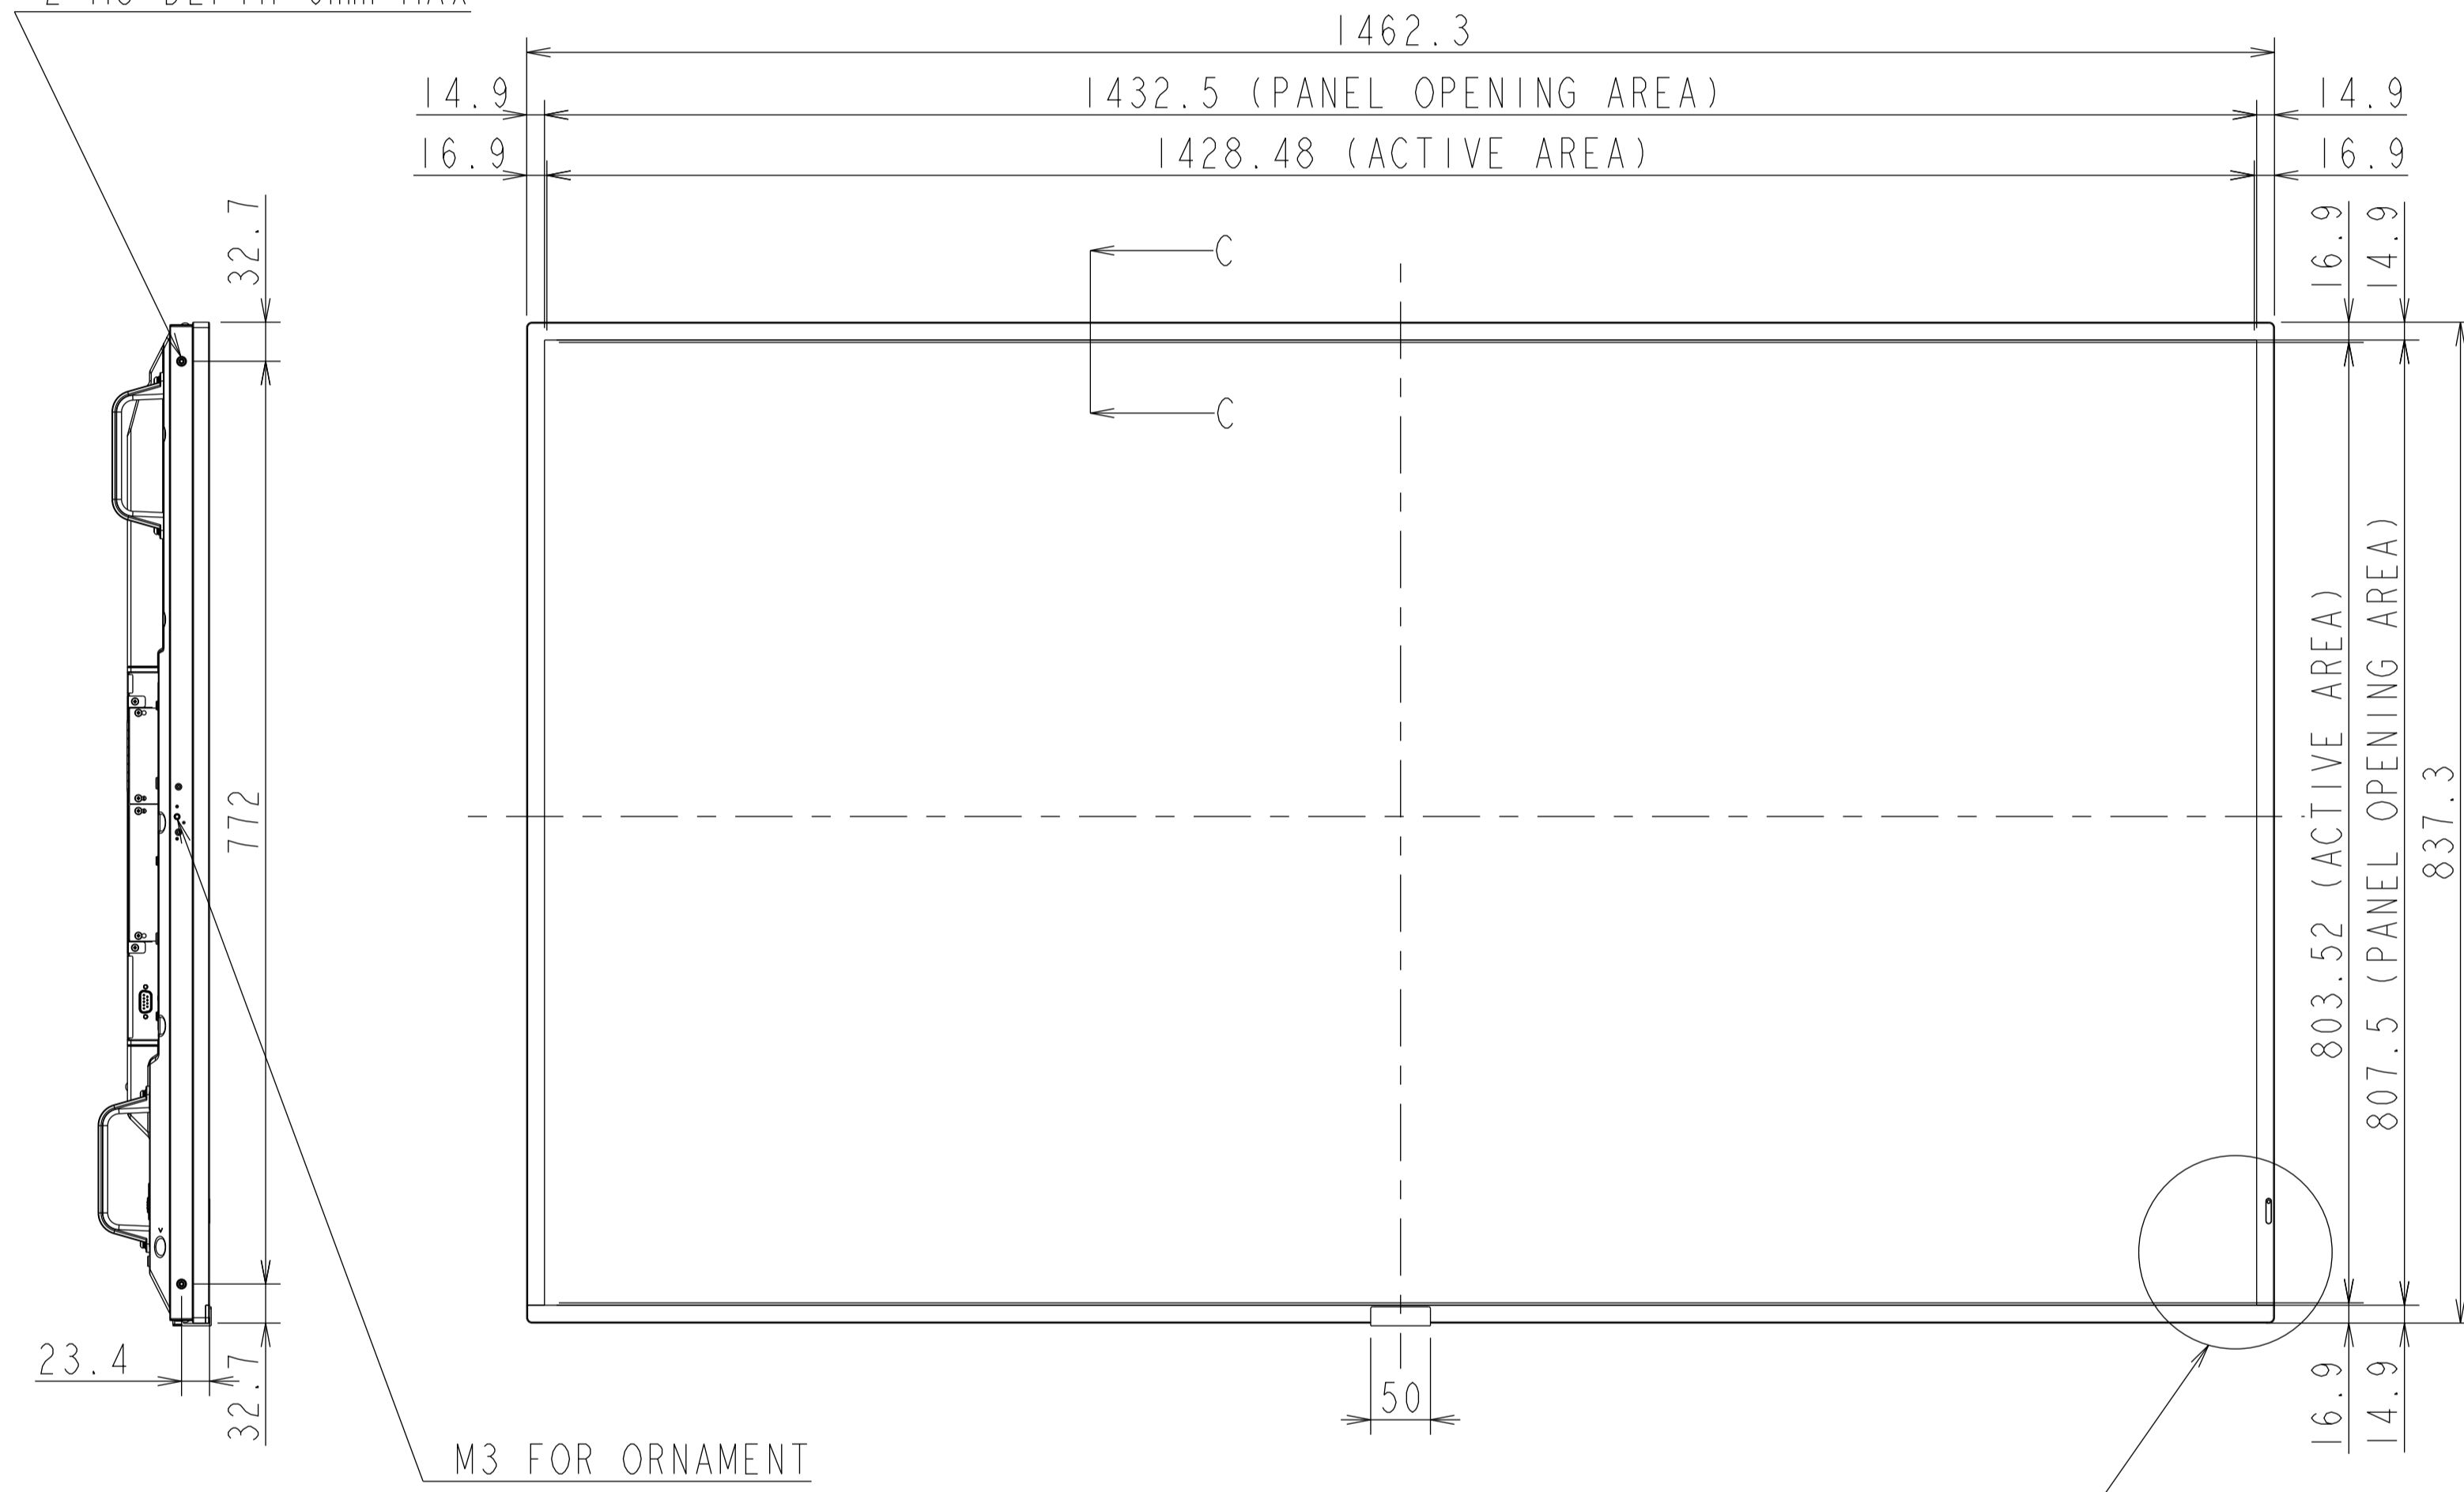

M651-2 OUTLINE

2-M3 DEPTH 6mm MAX

2-M3 DEPTH 6mm MAX

DETAIL A

DETAIL B

CONTROL KEY

2-M3 DEPTH 6mm MAX

DETAIL A SCALE 1/1

DETAIL B SCALE 1/1

UNIT	mm
MODEL	M651-2
Sharp NEC display solutions	
2024/04/23	