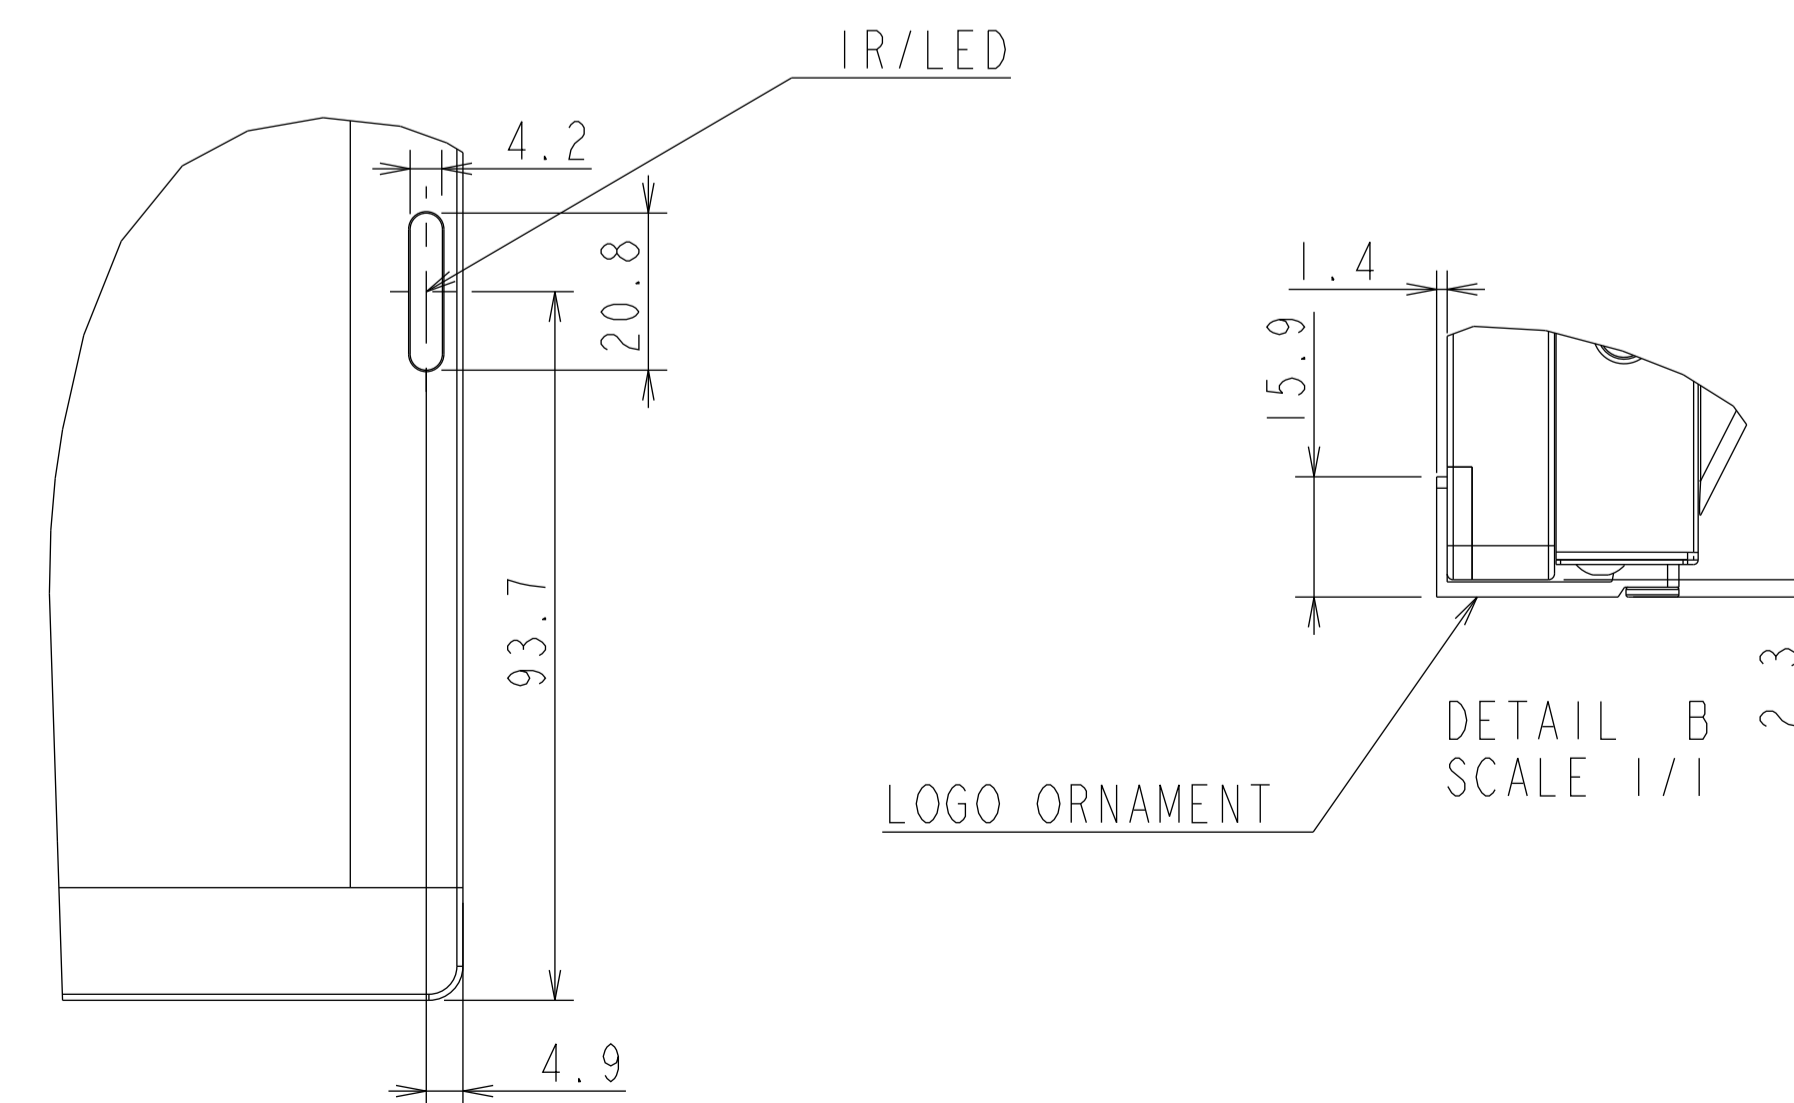

M651-2 OUTLINE

2-M3 DEPTH 6mm MAX

2-M3 DEPTH 6mm MAX

DETAIL A

DETAIL B

CONTROL KEY

2-M3 DEPTH 6mm MAX

DETAIL A SCALE 1/1

DETAIL B SCALE 1/1

UNIT	mm
MODEL	M651-2
Sharp NEC display solutions	
2024/04/23	