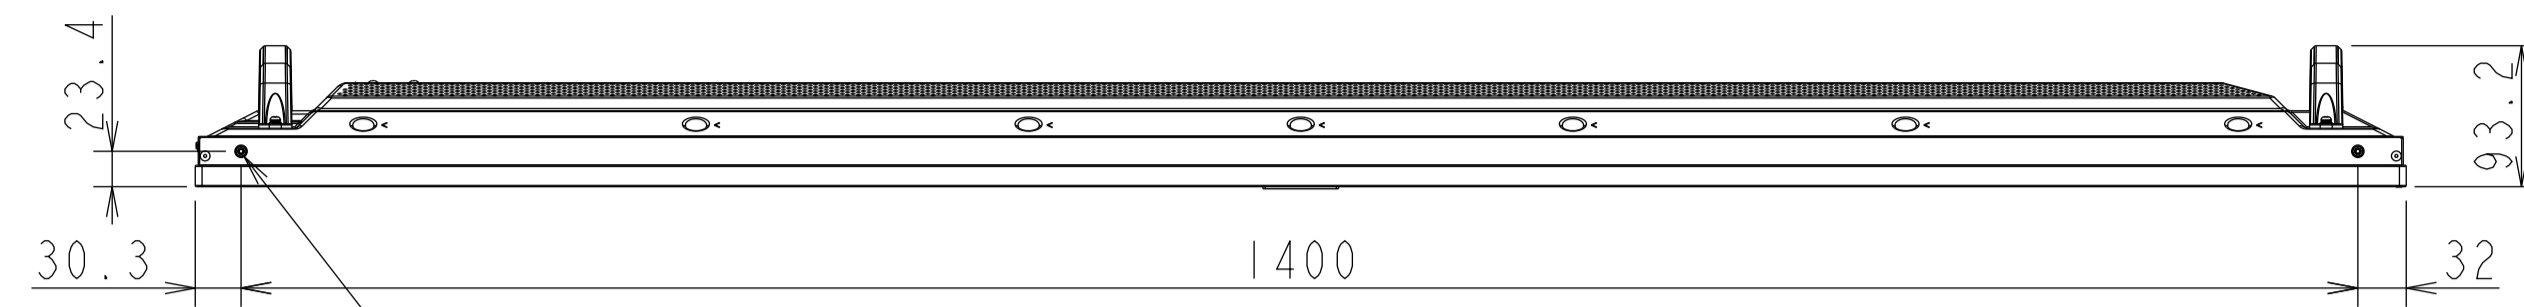

M651-2 OUTLINE

2-M3 DEPTH 6mm MAX

2-M3 DEPTH 6mm MAX

DETAIL A

DETAIL B

CONTROL KEY

2-M3 DEPTH 6mm MAX

DETAIL A SCALE 1/1

DETAIL B SCALE 1/1

UNIT	mm
MODEL	M651-2
Sharp NEC display solutions	
2024/04/23	