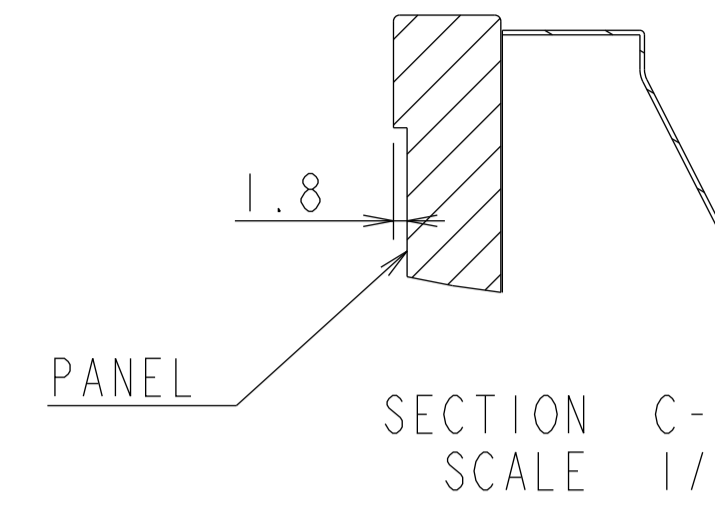

M651-2 OUTLINE

2-M3 DEPTH 6mm MAX

2-M3 DEPTH 6mm MAX

DETAIL A

DETAIL B

CONTROL KEY

2-M3 DEPTH 6mm MAX

DETAIL A SCALE 1/1

DETAIL B SCALE 1/1

UNIT	mm
MODEL	M651-2
Sharp NEC display solutions	
2024/04/23	