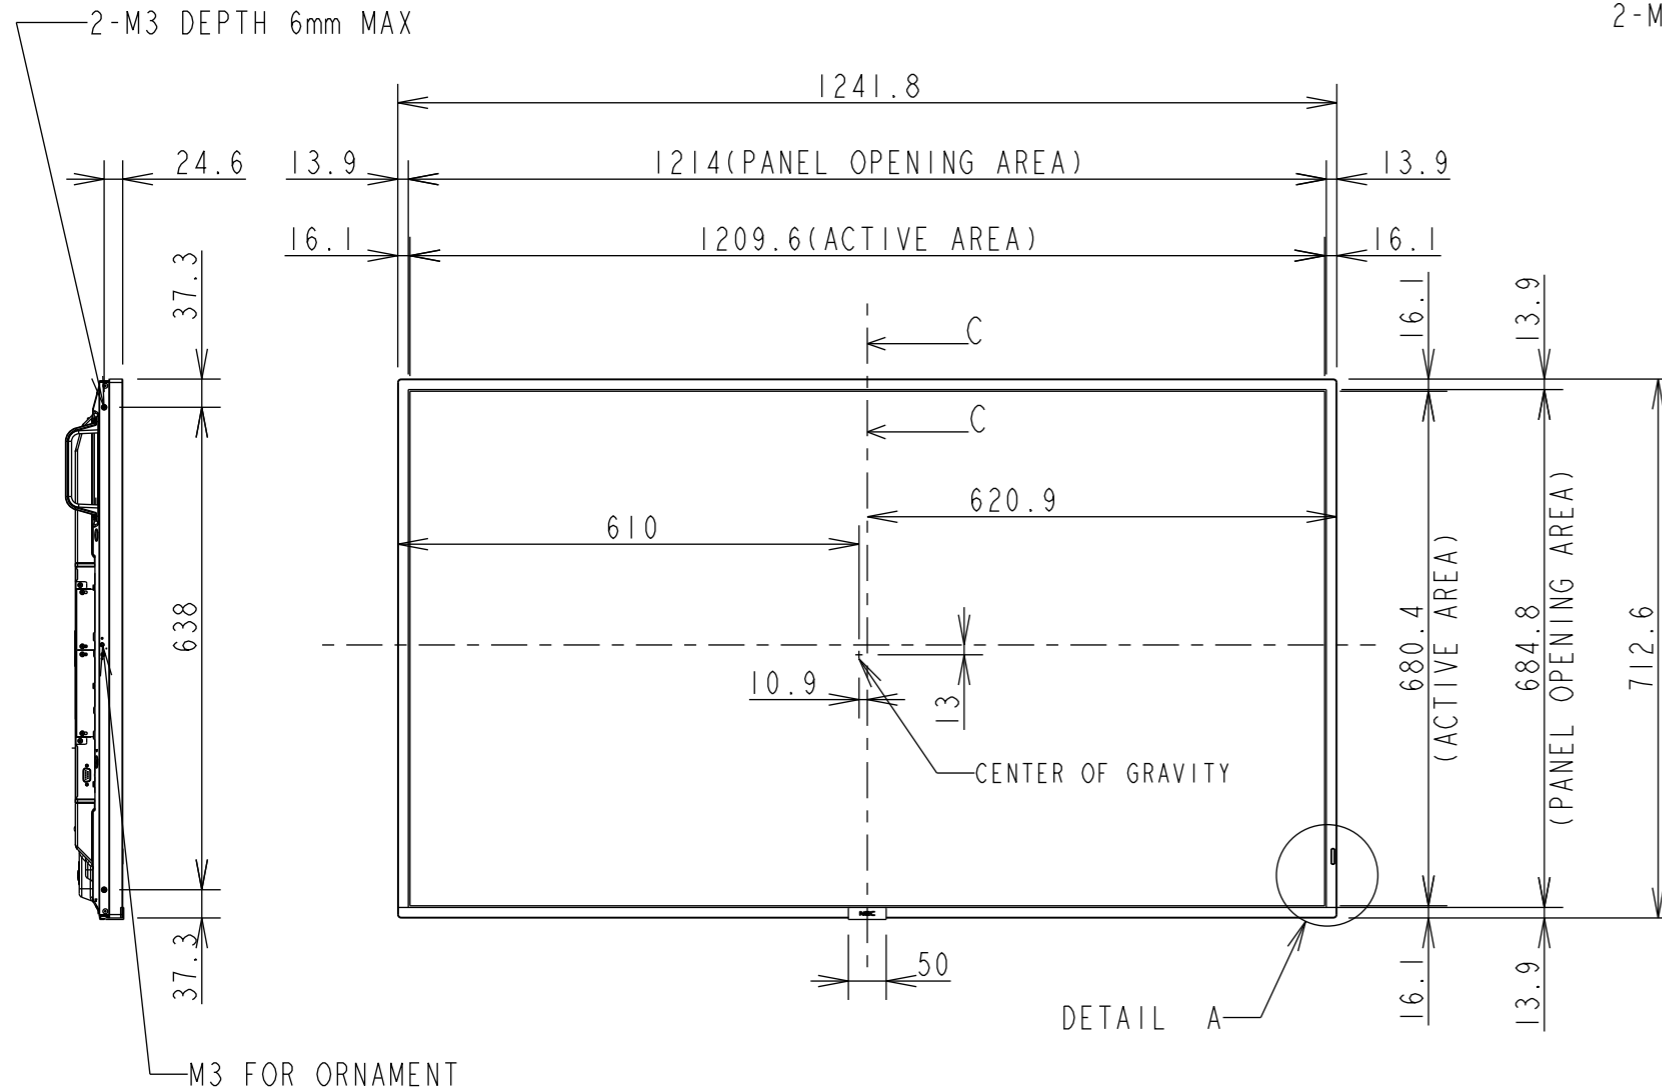

M551-2 OUTLINE

UNIT	mm
MODEL	M551-2
Sharp NEC display solutions	
2024/04/23	