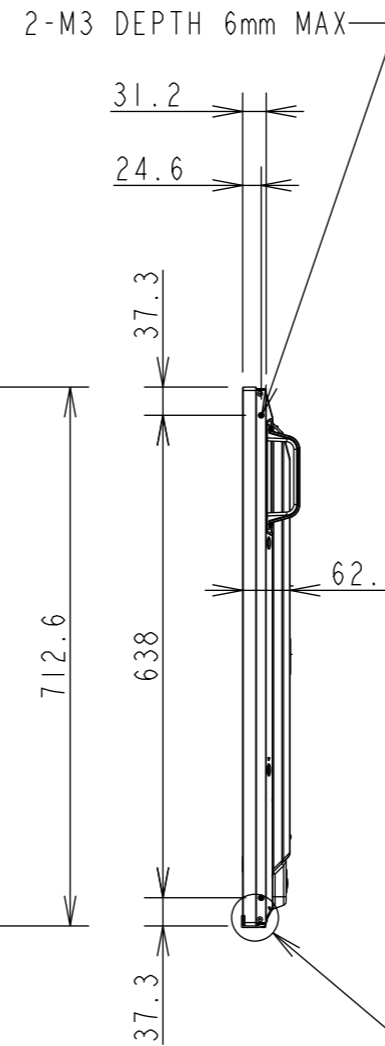

M551-2 OUTLINE

UNIT	mm
MODEL	M551-2
Sharp NEC display solutions	
2024/04/23	