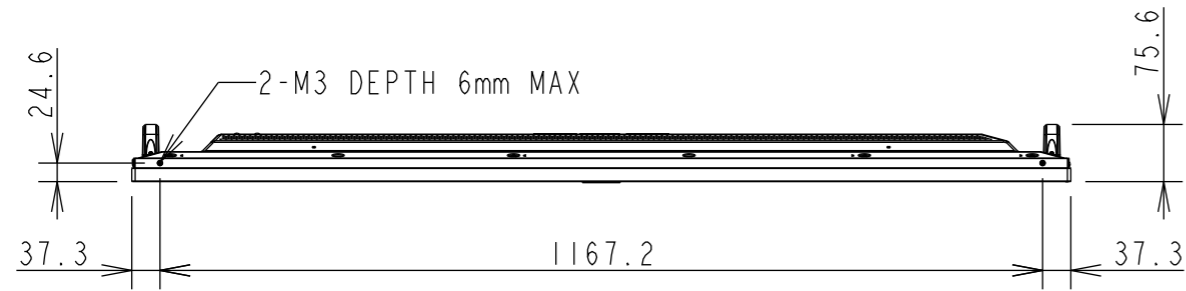

M551-2 OUTLINE

UNIT	mm
MODEL	M551-2
Sharp NEC display solutions	
2024/04/23	