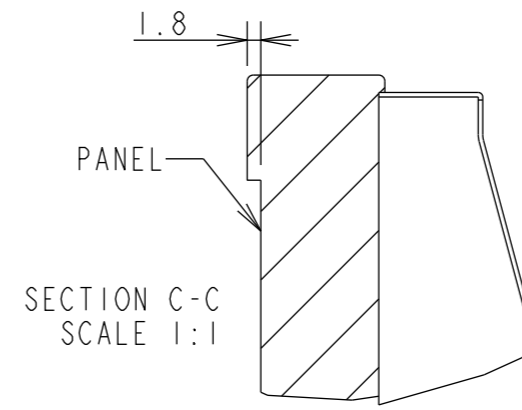

M551-2 OUTLINE

UNIT	mm
MODEL	M551-2
Sharp NEC display solutions	
2024/04/23	