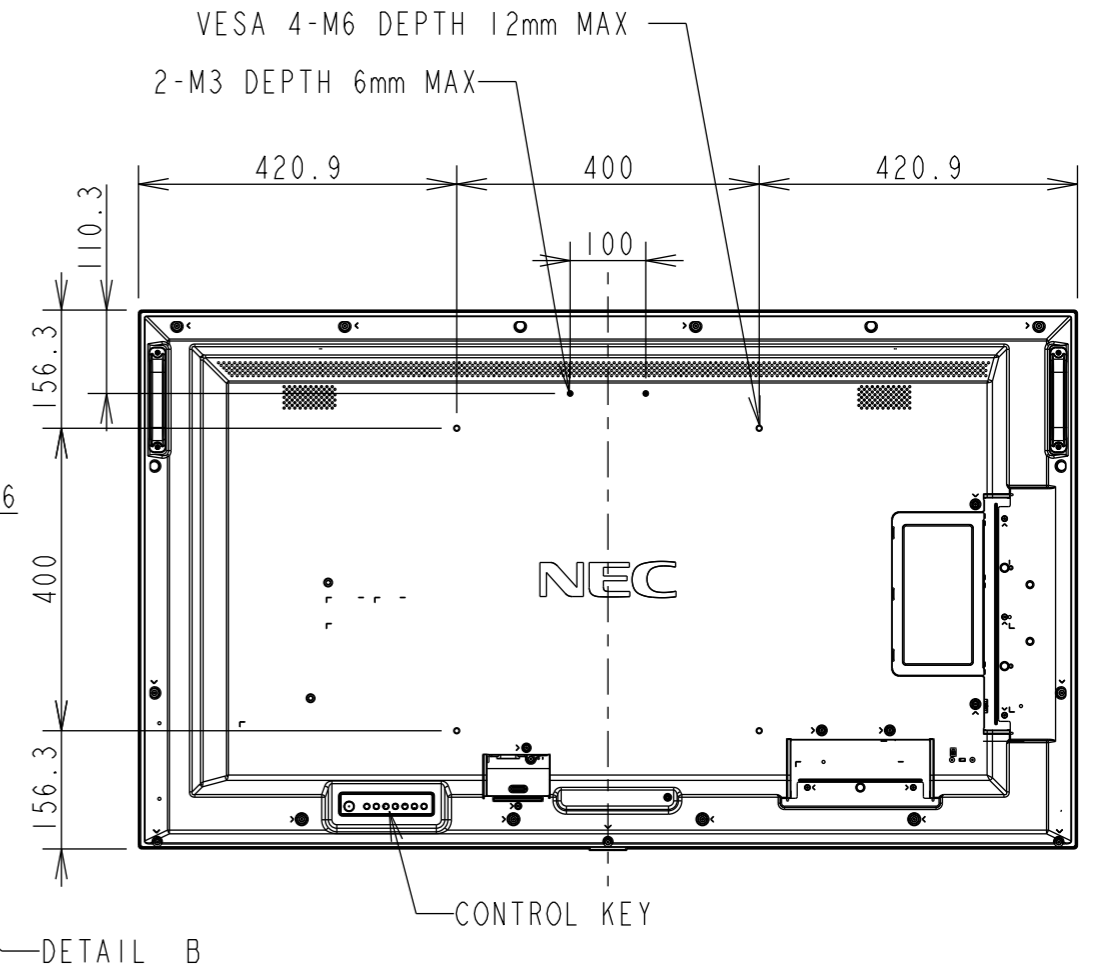

M551-2 OUTLINE

UNIT	mm
MODEL	M551-2
Sharp NEC display solutions	
2024/04/23	