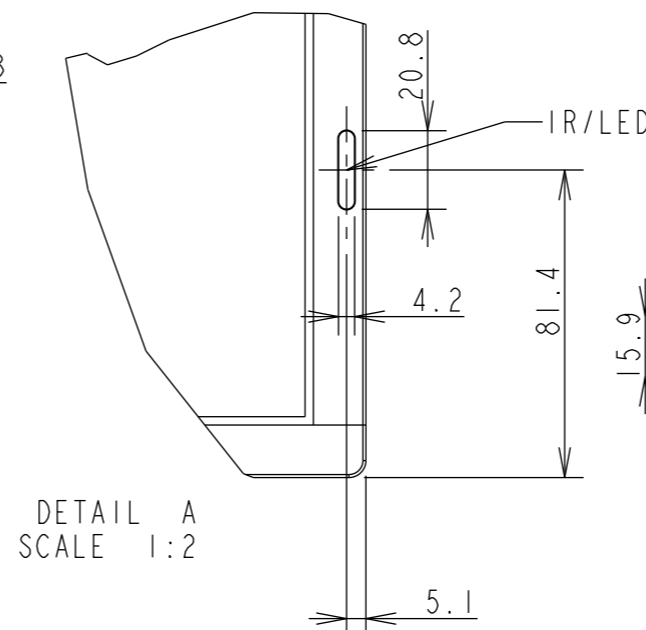

M551-2 OUTLINE

UNIT	mm
MODEL	M551-2
Sharp NEC display solutions	
2024/04/23	