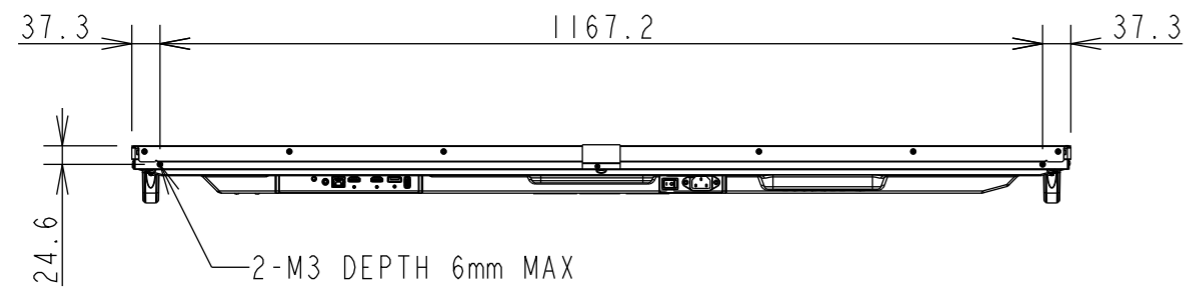

M551-2 OUTLINE

UNIT	mm
MODEL	M551-2
Sharp NEC display solutions	
2024/04/23	