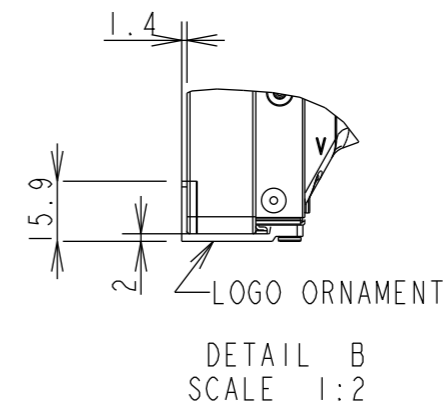

M551-2 OUTLINE

UNIT	mm
MODEL	M551-2
Sharp NEC display solutions	
2024/04/23	