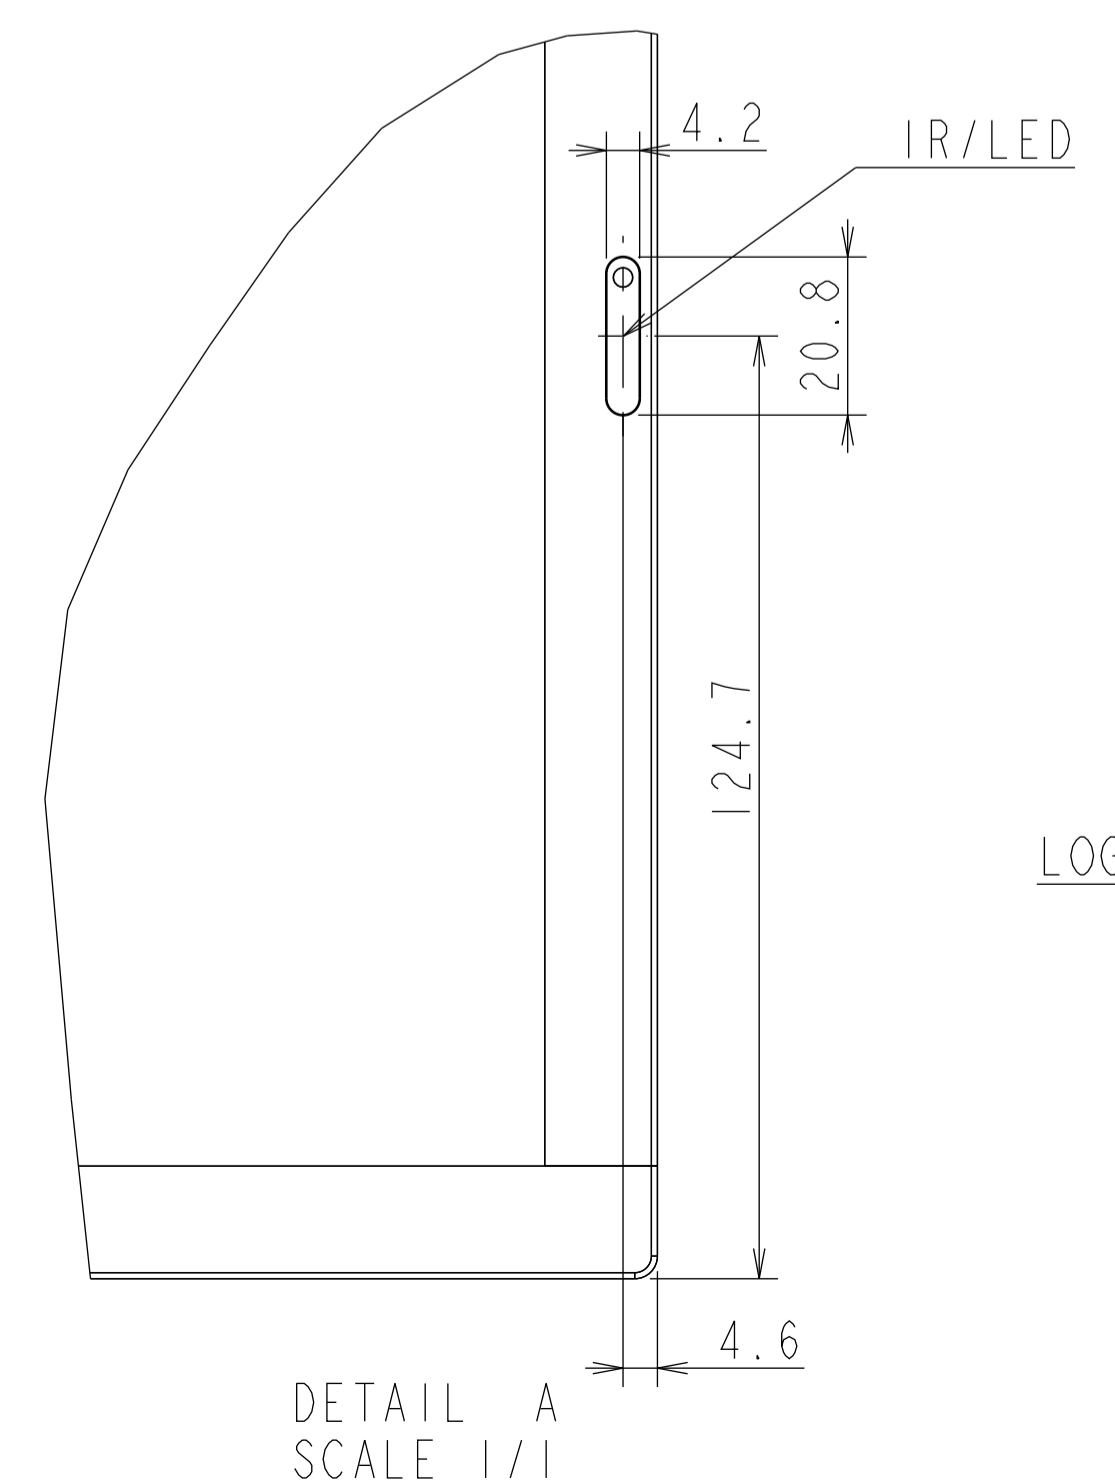

# M501-2 OUTLINE

UNIT	mm
MODEL	M501-2
Sharp NEC display solutions	
2024/04/23	