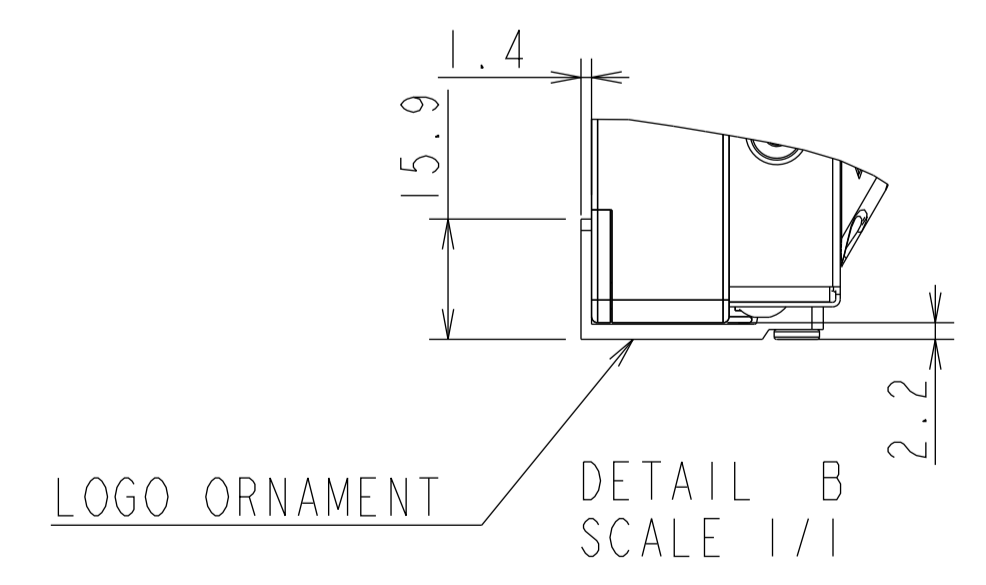

# M501-2 OUTLINE

UNIT	mm
MODEL	M501-2
Sharp NEC display solutions	
2024/04/23	