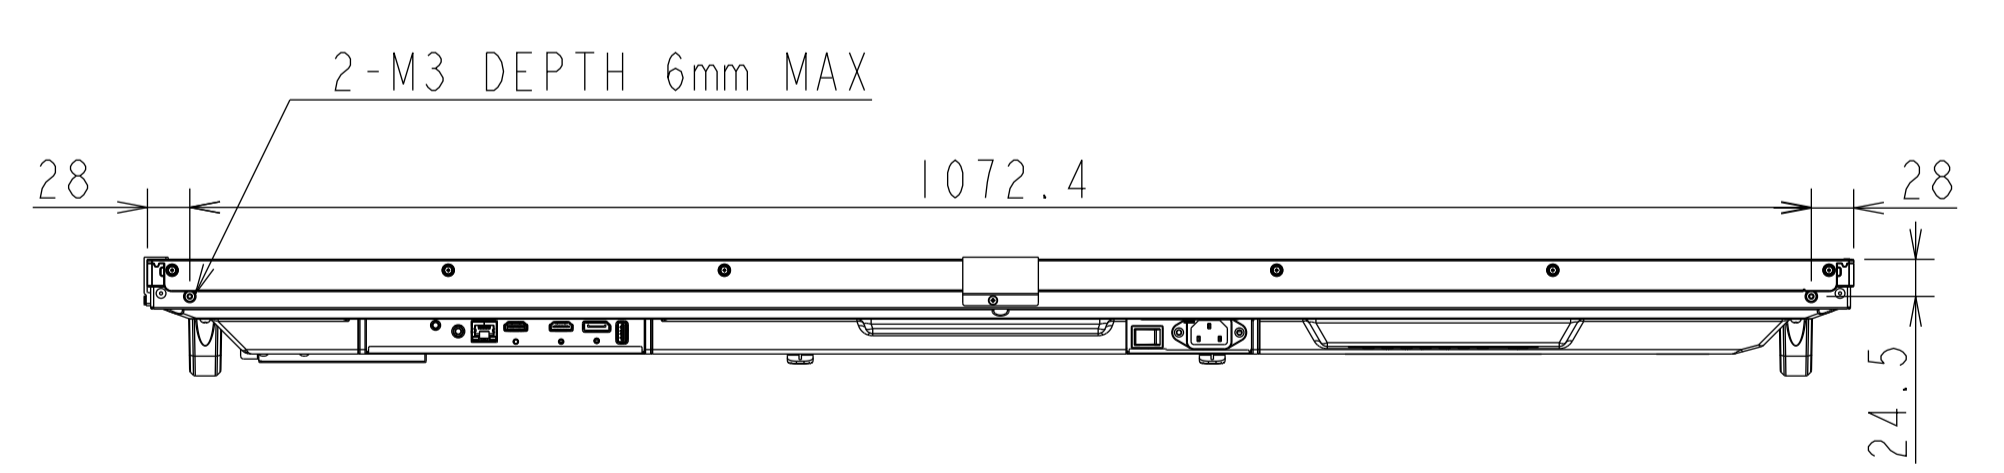

# M501-2 OUTLINE

UNIT	mm
MODEL	M501-2
Sharp NEC display solutions	
2024/04/23	