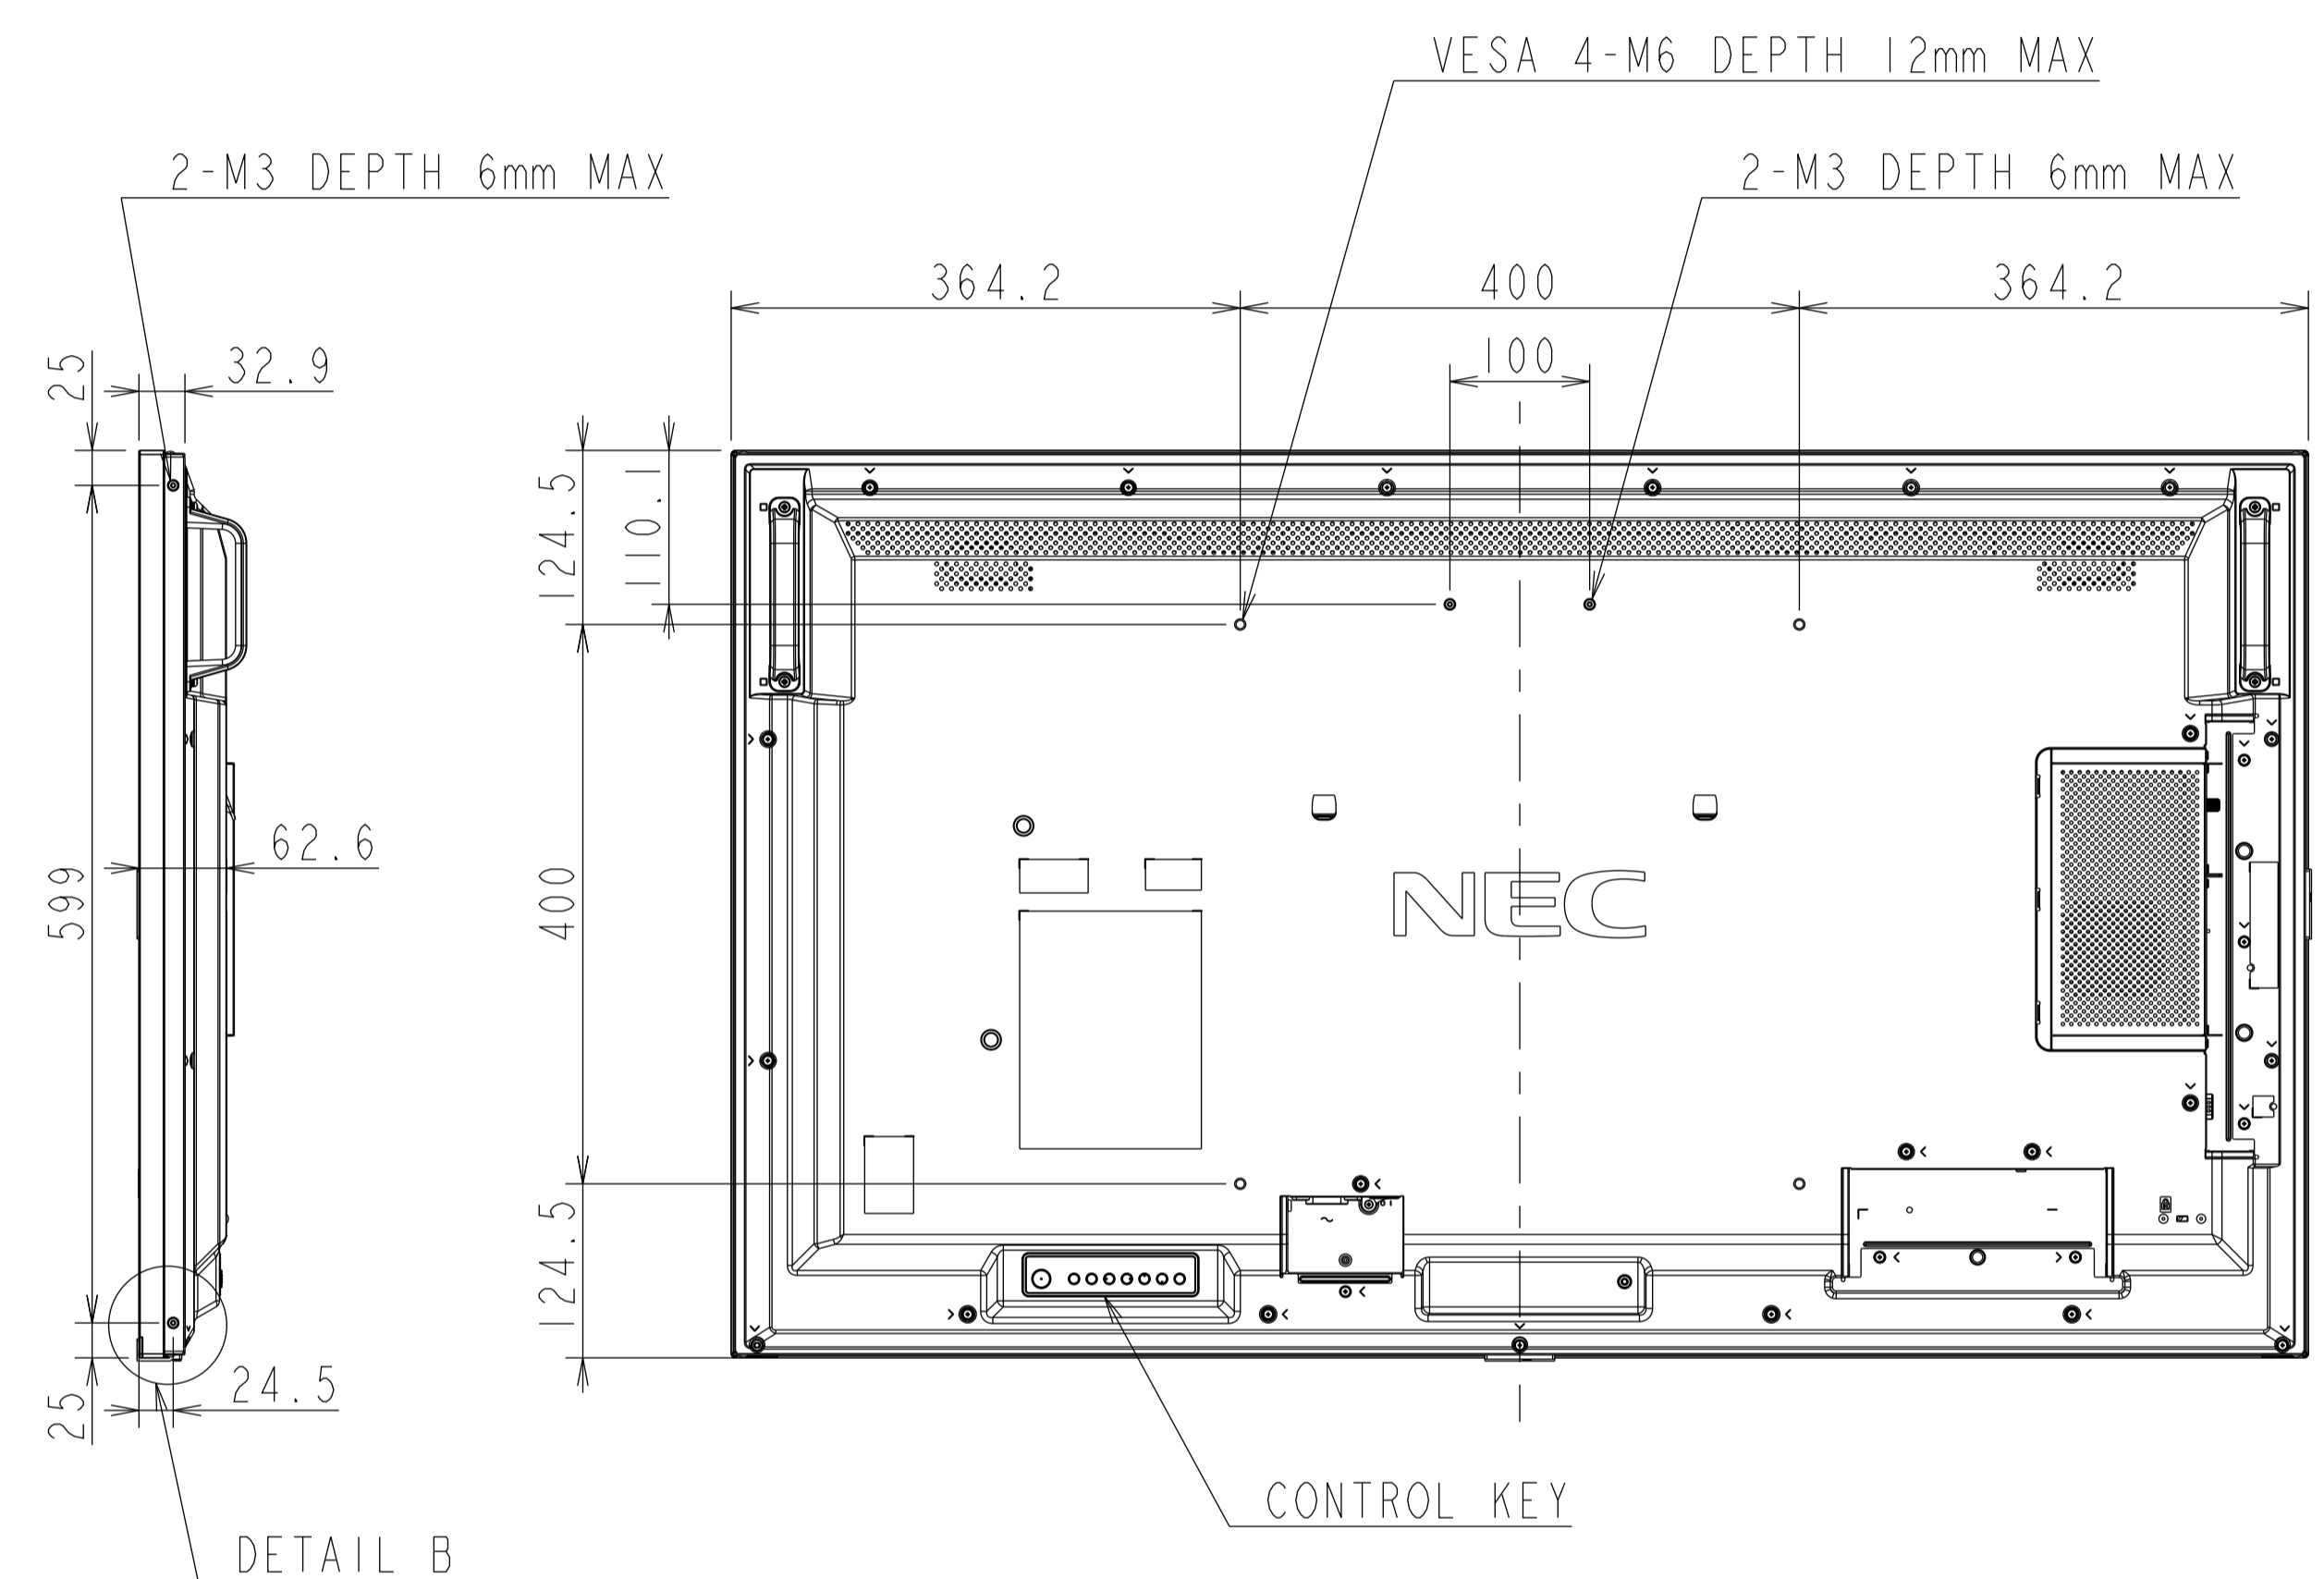

# M501-2 OUTLINE

UNIT	mm
MODEL	M501-2
Sharp NEC display solutions	
2024/04/23	