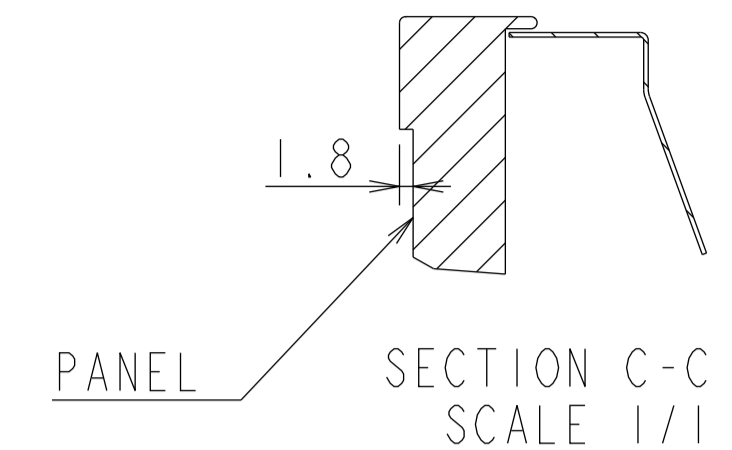

# M501-2 OUTLINE

UNIT	mm
MODEL	M501-2
Sharp NEC display solutions	
2024/04/23	