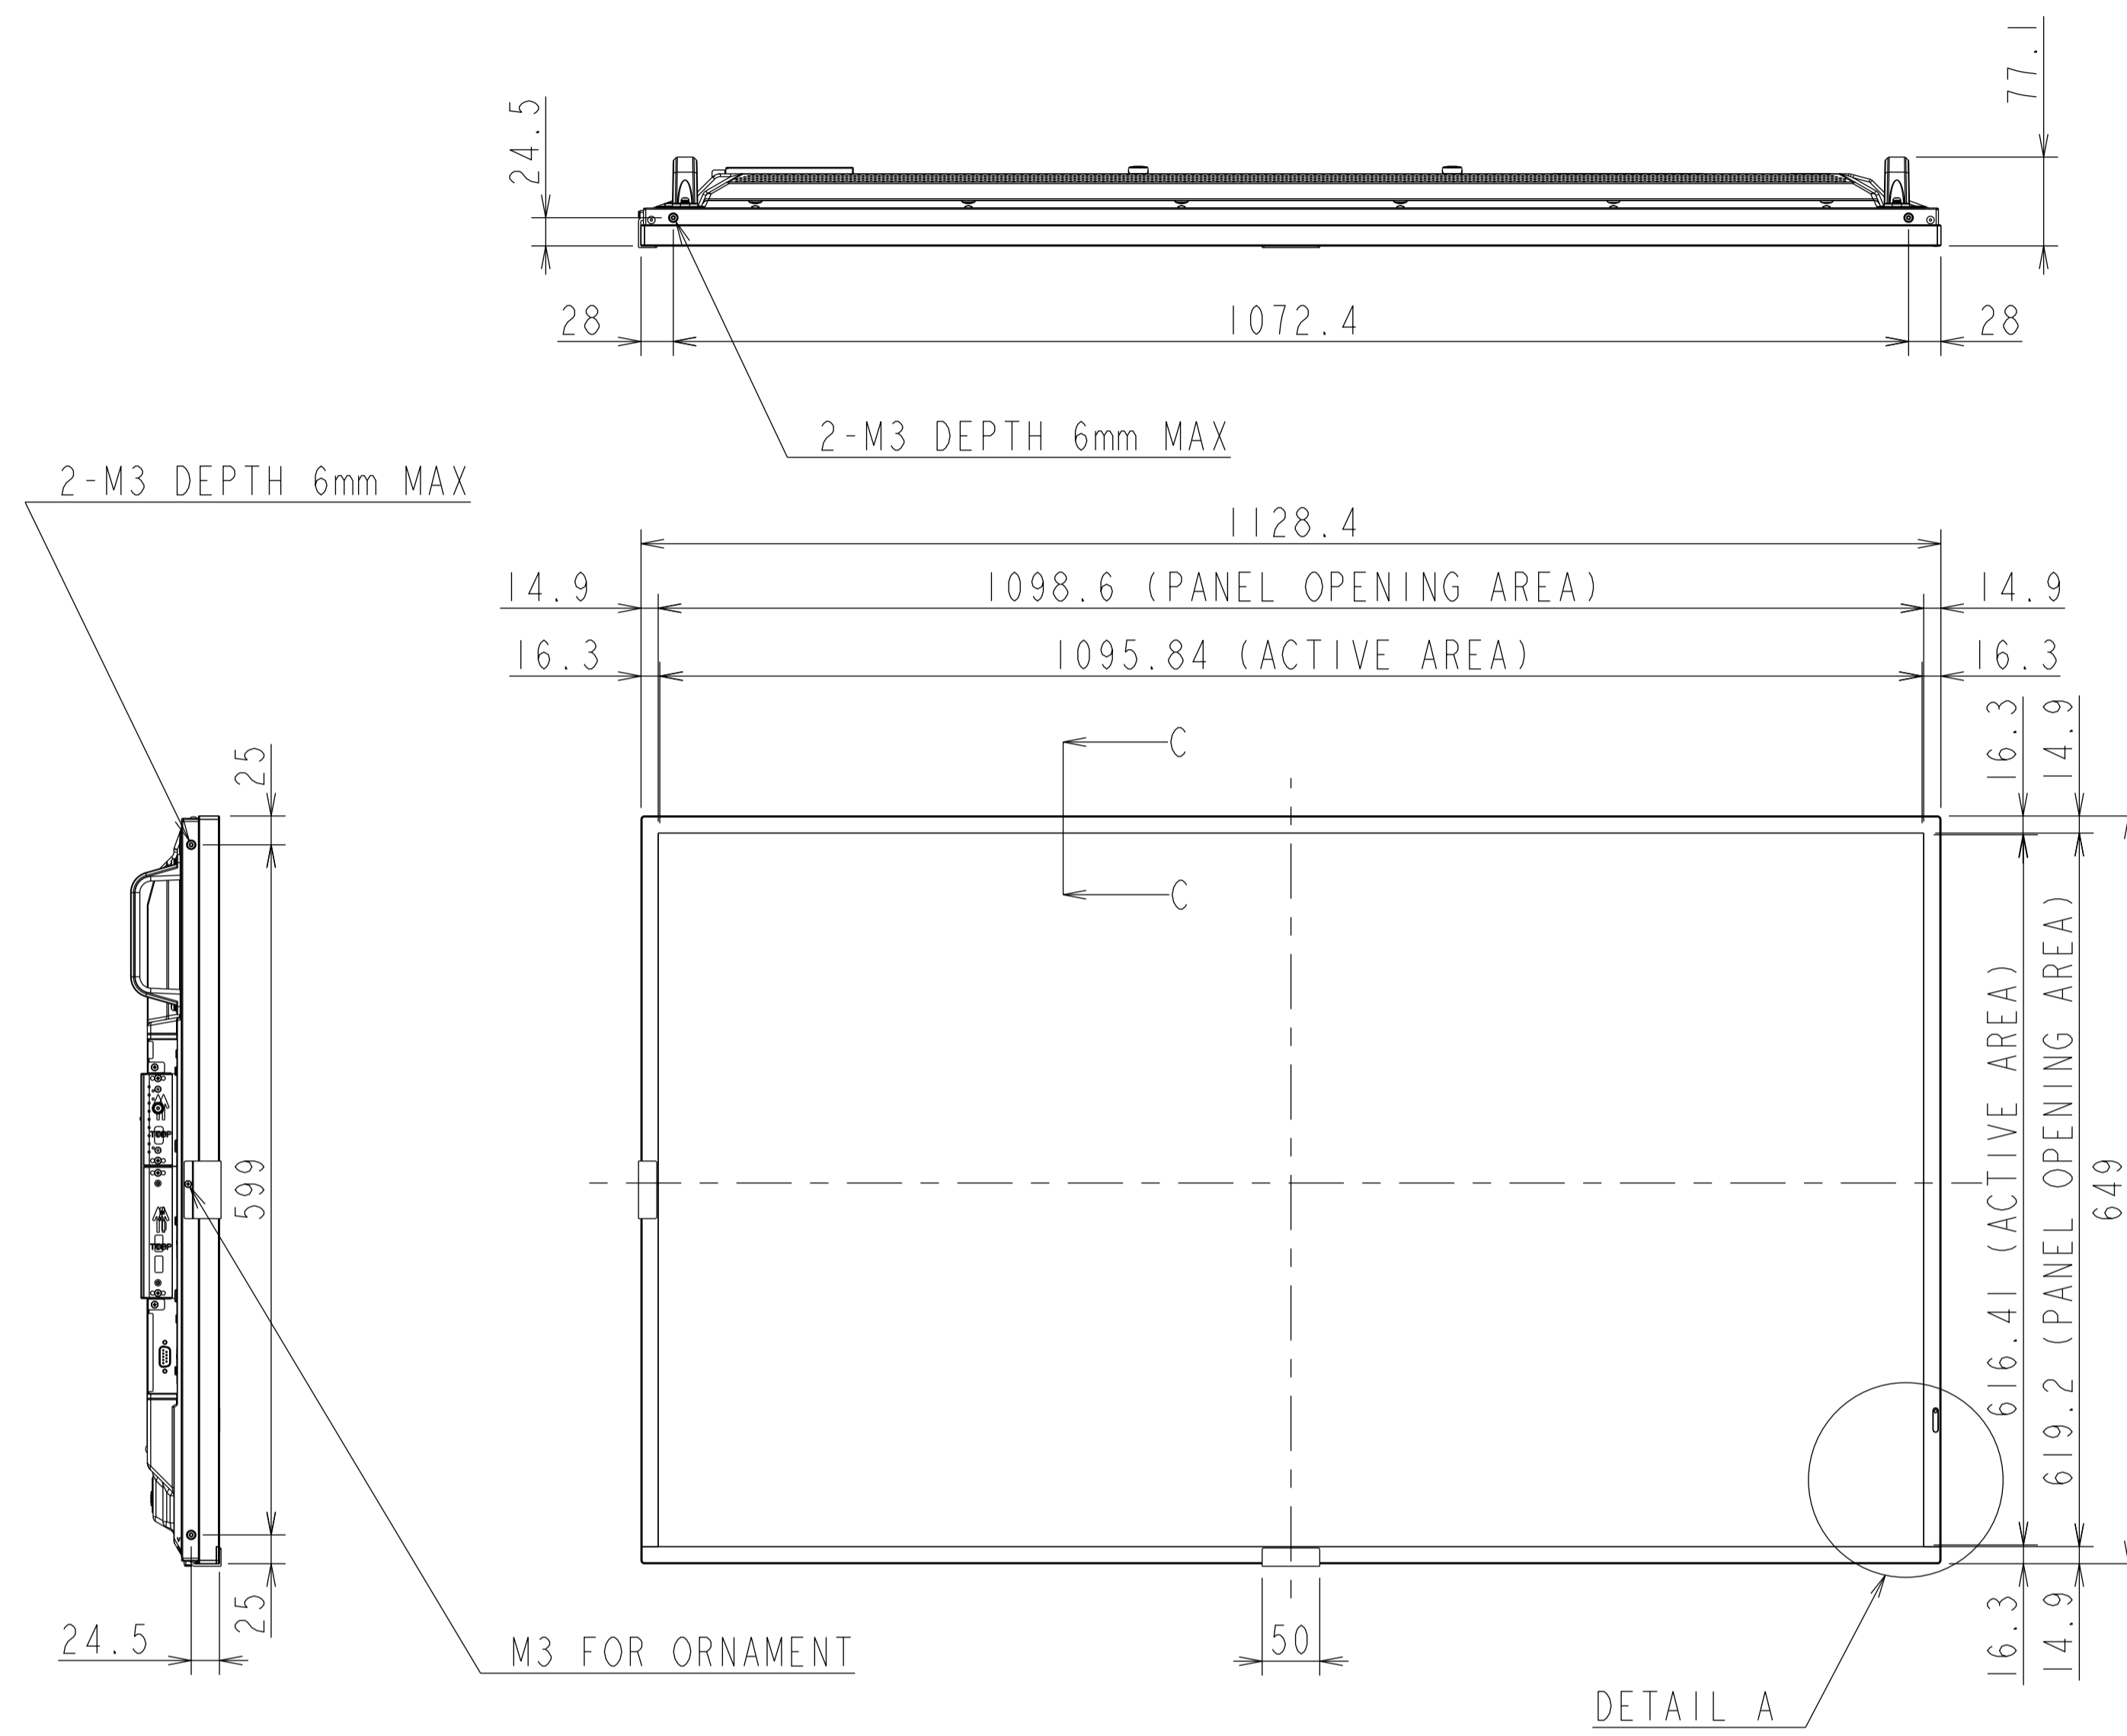

# M501-2 OUTLINE

UNIT	mm
MODEL	M501-2
Sharp NEC display solutions	
2024/04/23	