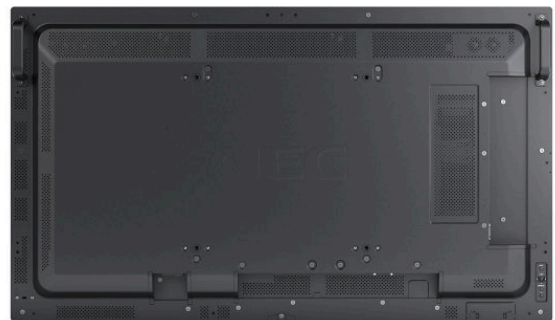

NEC MultiSync® M491 USB-C

LCD 49" Midrange Large Format Display (with integrated USB-C Interface)

Datasheet

Intuitive professional content delivery

Great first impressions can make all the difference; presenting your business in the best possible way will boost your brand. With slim, modern styling, 24/7 operation and high haze panel to reduce reflections when ambient light is high, the M series is the professional way to deliver your message, yet at an attractive price point.

Designed for seamless collaboration in today's meeting rooms, this display features an USB-C interface for effortless one-cable connection of your laptop, streamlining setup and maximizing productivity.

Benefits

Plug & Play experience with integrated USB-C interface - connect your notebook to the meeting room display and instantly your notebook content will appear on the big screen.

Enhanced imaging performance - advanced settings of all relevant visual parameters allow full control of brightness, colour, gamma and uniformity via the SpectraView Engine for precise, natural images.