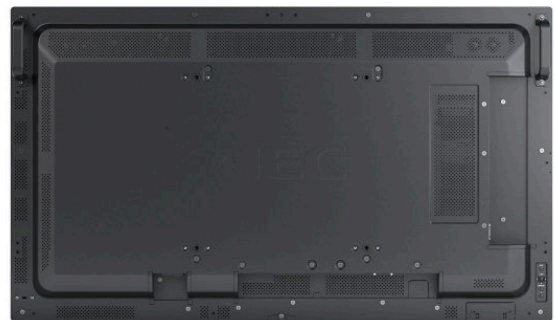

NEC MultiSync® M431 USB-C

LCD 43" Midrange Large Format Display (with integrated USB-C Interface)

Datasheet

Intuitive professional content delivery

Great first impressions can make all the difference; presenting your business in the best possible way will boost your brand. With slim, modern styling, 24/7 operation and high haze panel to reduce reflections when ambient light is high, the M series is the professional way to deliver your message, yet at an attractive price point.

Designed for seamless collaboration in today's meeting rooms, this display features an USB-C interface for effortless one-cable connection of your laptop, streamlining setup and maximizing productivity.

Benefits

Plug & Play experience with integrated USB-C interface - connect your notebook to the meeting room display and instantly your notebook content will appear on the big screen.

Enhanced imaging performance - advanced settings of all relevant visual parameters allow full control of brightness, colour, gamma and uniformity via the SpectraView Engine for precise, natural images.