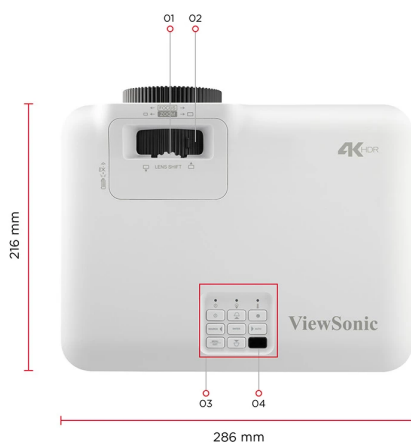

PROJECTOR

**LX700-4K**

## Product Description

Transform any home into a cinematic experience with the LX700-4K laser home projector. Adopting the 3rd generation laser phosphor technology with 3,500 ANSI Lumens and up to 30,000 hours lifespan, it delivers vibrant and bright visuals without the need for lamp replacement. This projector is designed for Xbox, supporting Xbox-exclusive resolution and refresh rate combinations for a seamless gaming experience. With the support of 1440p at a 120Hz refresh rate, it strikes a perfect balance of visual quality and fluidity that gamers love. Experience enhanced visual depth on a screen size of up to 300" with a high native contrast ratio through 0.65" DMD chip. The LX700-4K features V lens shift, 1.36x optical zoom, H/V keystone, and 4 corner adjustment, allowing you to easily set up a big screen tailored to your preferences.

**CONTROL**

RS232 (DB 9-pin male):	1
USB Type A (Services):	1 (share with USB A Output)

**OTHERS**

Power Supply Voltage:	Power adaptor: Input: 100~240V Output: 19.5VDC / 9.23A
Power Consumption:	Normal: 180W Standby: <0.5W
Operating Temperature:	0~40°C
Carton:	Brown
Net Weight:	3.30kg
Gross Weight:	4.70kg
Dimensions (WxDxH) with Adjustment Foot:	286x216x129mm
Packing Dimensions:	400x280x155mm
OSD Language:	English, French, Spanish, Thai, Korean, German, Italian, Russian, Swedish, Dutch, Polish, Czech, T-Chinese, S-Chinese, Japanese, Turkish, Portuguese, Finnish, Indonesian, Arabic, Vietnamese, Greek, Norsk. Total 23 languages
User Guide Language:	English, S-Chinese, T-Chinese, Indonesian, Finnish, French, German, Italian, Japanese, Korean, Polish, Portuguese, Russian, Spanish, Swedish, Turkish, Arabic, Czech, Thai, Vietnamese, total 20 languages