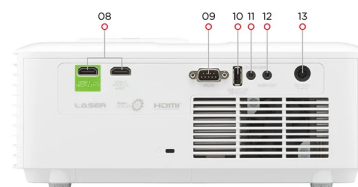

Product Description

Transform any home into a cinematic experience with the LX700-4K laser home projector. Adopting the 3rd generation laser phosphor technology with 3,500 ANSI Lumens and up to 30,000 hours lifespan, it delivers vibrant and bright visuals without the need for lamp replacement. This projector is designed for Xbox, supporting Xbox-exclusive resolution and refresh rate combinations for a seamless gaming experience. With the support of 1440p at a 120Hz refresh rate, it strikes a perfect balance of visual quality and fluidity that gamers love. Experience enhanced visual depth on a screen size of up to 300" with a high native contrast ratio through 0.65" DMD chip. The LX700-4K features V lens shift, 1.36x optical zoom, H/V keystone, and 4 corner adjustment, allowing you to easily set up a big screen tailored to your preferences.