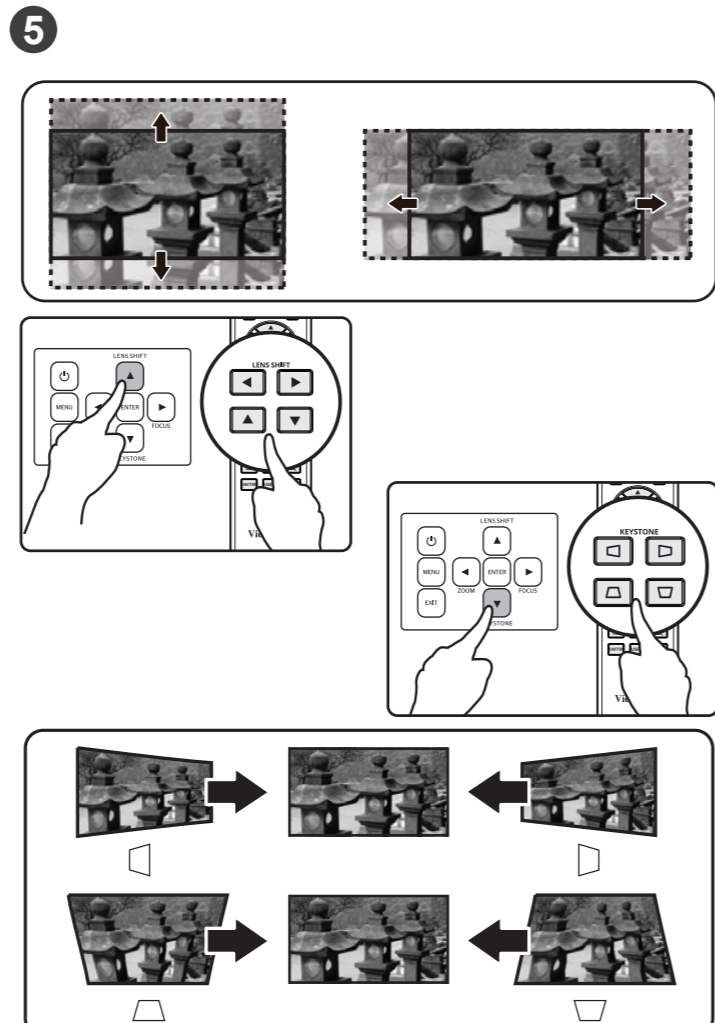

ViewSonic Projector

Download Link
<http://vsweb.us/q/dn.php>

4 Mounting Screw: M4 x 8 (Max. L = 8 mm)
Unit: mm

6 •16:10 image on a 16:10 screen

(e) = Screen
(f) = Center of Lens

(a) Screen Size		16:10 Image on a 16:10 Screen							
		(b) Projection distance				(c) Image height		(d) Vertical offset	
inch	mm	min. inch	min. mm	max. inch	max. mm	min. inch	min. mm	max. inch	max. mm
50	1270	52.25	1327	83.99	2133	26.50	673	14.57	370
60	1524	63.11	1603	101.19	2570	31.72	806	17.44	443
70	1778	73.97	1879	118.39	3007	37.14	943	20.43	519
80	2032	84.82	2155	135.59	3444	42.36	1076	23.30	592
90	2286	95.68	2430	152.79	3881	47.78	1214	26.28	668
100	2540	106.54	2706	169.99	4318	53.00	1346	29.15	740
120	3048	128.26	3258	204.39	5192	63.64	1616	35.00	889
150	3810	160.83	4085	255.99	6502	79.50	2019	43.72	1111
180	4572	193.40	4912	307.59	7813	95.36	2422	52.45	1332
200	5080	215.12	5464	341.99	8687	106.00	2692	58.30	1481
250	6350	269.41	6843	427.99	10871	132.50	3365	72.87	1851
300	7620	323.69	8222	513.99	13055	159.00	4039	87.45	2221

It is recommended that if you intend to permanently install the projector, please physically test the projection size and distance using the actual projector in situ before you permanently install it.