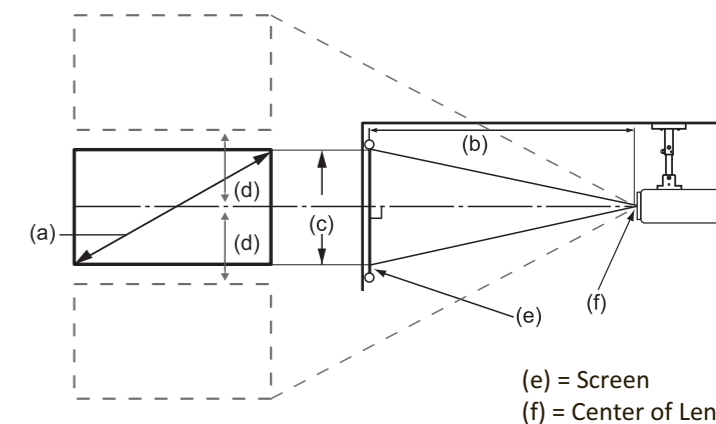

ViewSonic Projector

Download Link
<http://vsweb.us/q/dn.php>

4 Mounting Screw: M4 x 8 (Max. L = 8 mm)
Unit: mm

6 •16:10 image on a 16:10 screen

(e) = Screen
(f) = Center of Lens

(a) Screen Size		16:10 Image on a 16:10 Screen							
		(b) Projection distance				(c) Image height		(d) Vertical offset	
inch	mm	min. inch	min. mm	max. inch	max. mm	min. inch	min. mm	max. inch	max. mm
50	1270	52.25	1327	83.99	2133	26.50	673	14.57	370
60	1524	63.11	1603	101.19	2570	31.72	806	17.44	443
70	1778	73.97	1879	118.39	3007	37.14	943	20.43	519
80	2032	84.82	2155	135.59	3444	42.36	1076	23.30	592
90	2286	95.68	2430	152.79	3881	47.78	1214	26.28	668
100	2540	106.54	2706	169.99	4318	53.00	1346	29.15	740
120	3048	128.26	3258	204.39	5192	63.64	1616	35.00	889
150	3810	160.83	4085	255.99	6502	79.50	2019	43.72	1111
180	4572	193.40	4912	307.59	7813	95.36	2422	52.45	1332
200	5080	215.12	5464	341.99	8687	106.00	2692	58.30	1481
250	6350	269.41	6843	427.99	10871	132.50	3365	72.87	1851
300	7620	323.69	8222	513.99	13055	159.00	4039	87.45	2221

It is recommended that if you intend to permanently install the projector, please physically test the projection size and distance using the actual projector in situ before you permanently install it.