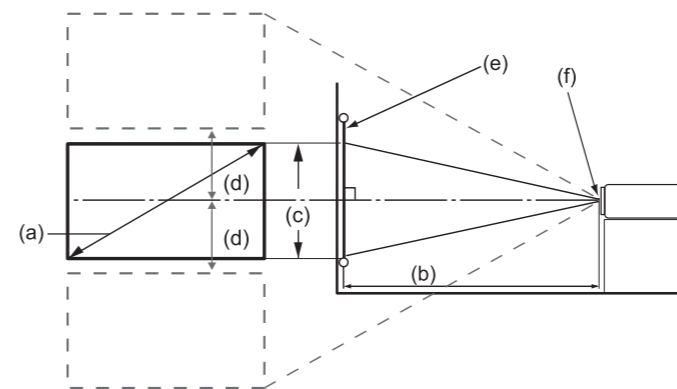

ViewSonic Projector

Download Link
<http://vsweb.us/q/dn.php>

4 Mounting Screw: M4 x 8 (Max. L = 8 mm)
Unit: mm

6 •16:10 image on a 16:10 screen

(e) = Screen
(f) = Center of Lens

(a) Screen Size		16:10 Image on a 16:10 Screen							
		(b) Projection distance				(c) Image height		(d) Vertical offset	
inch	mm	min. inch	min. mm	max. inch	max. mm	min. inch	min. mm	max. inch	max. mm
50	1270	52.25	1327	83.99	2133	26.50	673	14.57	370
60	1524	63.11	1603	101.19	2570	31.72	806	17.44	443
70	1778	73.97	1879	118.39	3007	37.14	943	20.43	519
80	2032	84.82	2155	135.59	3444	42.36	1076	23.30	592
90	2286	95.68	2430	152.79	3881	47.78	1214	26.28	668
100	2540	106.54	2706	169.99	4318	53.00	1346	29.15	740
120	3048	128.26	3258	204.39	5192	63.64	1616	35.00	889
150	3810	160.83	4085	255.99	6502	79.50	2019	43.72	1111
180	4572	193.40	4912	307.59	7813	95.36	2422	52.45	1332
200	5080	215.12	5464	341.99	8687	106.00	2692	58.30	1481
250	6350	269.41	6843	427.99	10871	132.50	3365	72.87	1851
300	7620	323.69	8222	513.99	13055	159.00	4039	87.45	2221

It is recommended that if you intend to permanently install the projector, please physically test the projection size and distance using the actual projector in situ before you permanently install it.