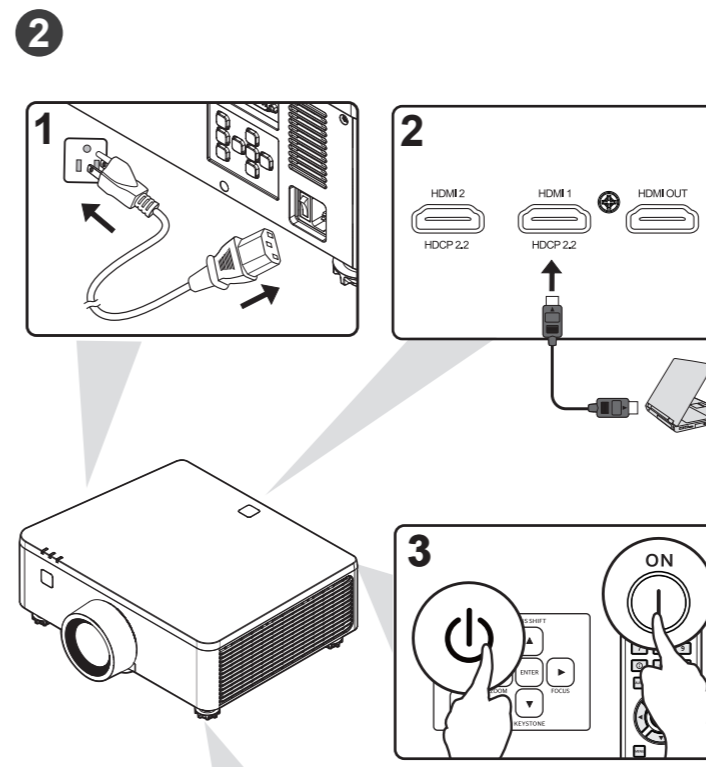

ViewSonic Projector

Download Link
<http://vsweb.us/q/dn.php>

4 Mounting Screw: M4 x 8 (Max. L = 8 mm)
Unit: mm

6 •16:10 image on a 16:10 screen

(e) = Screen
(f) = Center of Lens

(a) Screen Size		16:10 Image on a 16:10 Screen							
		(b) Projection distance				(c) Image height		(d) Vertical offset	
inch	mm	min. inch	min. mm	max. inch	max. mm	min. inch	min. mm	max. inch	max. mm
50	1270	52.25	1327	83.99	2133	26.50	673	14.57	370
60	1524	63.11	1603	101.19	2570	31.72	806	17.44	443
70	1778	73.97	1879	118.39	3007	37.14	943	20.43	519
80	2032	84.82	2155	135.59	3444	42.36	1076	23.30	592
90	2286	95.68	2430	152.79	3881	47.78	1214	26.28	668
100	2540	106.54	2706	169.99	4318	53.00	1346	29.15	740
120	3048	128.26	3258	204.39	5192	63.64	1616	35.00	889
150	3810	160.83	4085	255.99	6502	79.50	2019	43.72	1111
180	4572	193.40	4912	307.59	7813	95.36	2422	52.45	1332
200	5080	215.12	5464	341.99	8687	106.00	2692	58.30	1481
250	6350	269.41	6843	427.99	10871	132.50	3365	72.87	1851
300	7620	323.69	8222	513.99	13055	159.00	4039	87.45	2221

It is recommended that if you intend to permanently install the projector, please physically test the projection size and distance using the actual projector in situ before you permanently install it.