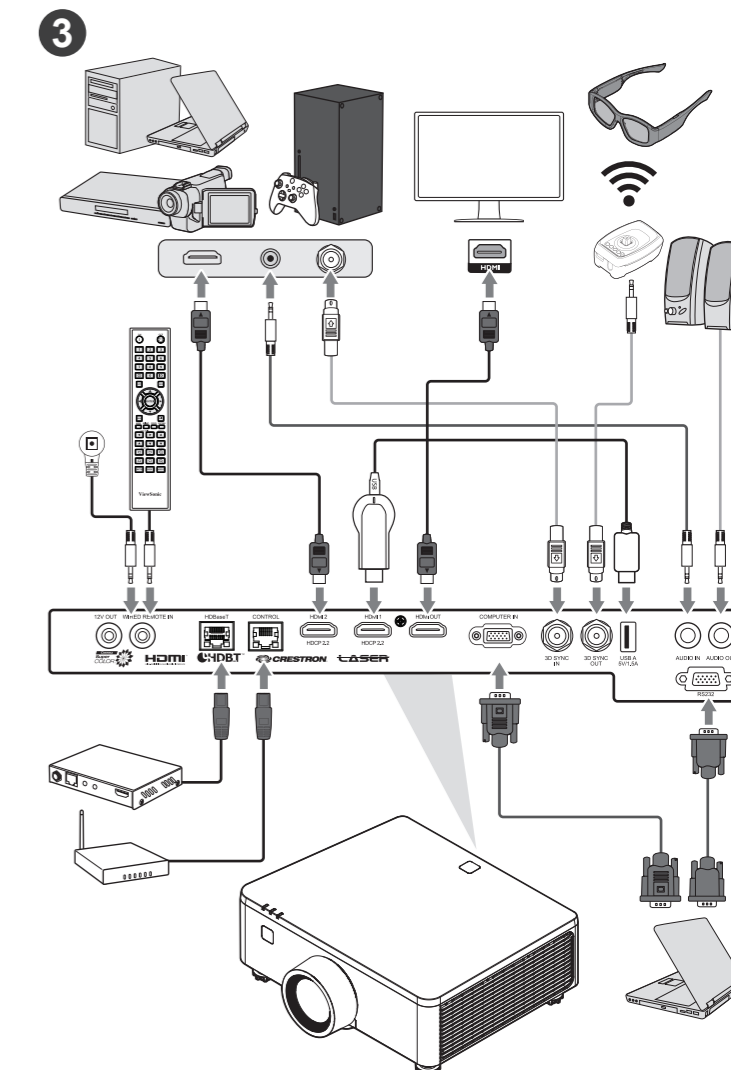

ViewSonic Projector

Download Link
<http://vsweb.us/q/dn.php>

4 Mounting Screw: M4 x 8 (Max. L = 8 mm)
Unit: mm

6 •16:10 image on a 16:10 screen

(e) = Screen
(f) = Center of Lens

(a) Screen Size		16:10 Image on a 16:10 Screen							
		(b) Projection distance				(c) Image height		(d) Vertical offset	
inch	mm	min. inch	min. mm	max. inch	max. mm	min. inch	min. mm	max. inch	max. mm
50	1270	52.25	1327	83.99	2133	26.50	673	14.57	370
60	1524	63.11	1603	101.19	2570	31.72	806	17.44	443
70	1778	73.97	1879	118.39	3007	37.14	943	20.43	519
80	2032	84.82	2155	135.59	3444	42.36	1076	23.30	592
90	2286	95.68	2430	152.79	3881	47.78	1214	26.28	668
100	2540	106.54	2706	169.99	4318	53.00	1346	29.15	740
120	3048	128.26	3258	204.39	5192	63.64	1616	35.00	889
150	3810	160.83	4085	255.99	6502	79.50	2019	43.72	1111
180	4572	193.40	4912	307.59	7813	95.36	2422	52.45	1332
200	5080	215.12	5464	341.99	8687	106.00	2692	58.30	1481
250	6350	269.41	6843	427.99	10871	132.50	3365	72.87	1851
300	7620	323.69	8222	513.99	13055	159.00	4039	87.45	2221

It is recommended that if you intend to permanently install the projector, please physically test the projection size and distance using the actual projector in situ before you permanently install it.