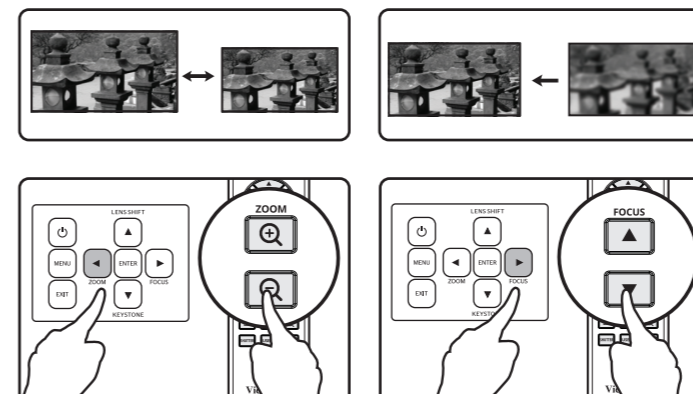

ViewSonic Projector

Download Link
<http://vsweb.us/q/dn.php>

4 Mounting Screw: M4 x 8 (Max. L = 8 mm)
Unit: mm

6 •16:10 image on a 16:10 screen

(e) = Screen
(f) = Center of Lens

(a) Screen Size		16:10 Image on a 16:10 Screen							
		(b) Projection distance				(c) Image height		(d) Vertical offset	
inch	mm	min. inch	min. mm	max. inch	max. mm	min. inch	min. mm	max. inch	max. mm
50	1270	52.25	1327	83.99	2133	26.50	673	14.57	370
60	1524	63.11	1603	101.19	2570	31.72	806	17.44	443
70	1778	73.97	1879	118.39	3007	37.14	943	20.43	519
80	2032	84.82	2155	135.59	3444	42.36	1076	23.30	592
90	2286	95.68	2430	152.79	3881	47.78	1214	26.28	668
100	2540	106.54	2706	169.99	4318	53.00	1346	29.15	740
120	3048	128.26	3258	204.39	5192	63.64	1616	35.00	889
150	3810	160.83	4085	255.99	6502	79.50	2019	43.72	1111
180	4572	193.40	4912	307.59	7813	95.36	2422	52.45	1332
200	5080	215.12	5464	341.99	8687	106.00	2692	58.30	1481
250	6350	269.41	6843	427.99	10871	132.50	3365	72.87	1851
300	7620	323.69	8222	513.99	13055	159.00	4039	87.45	2221

It is recommended that if you intend to permanently install the projector, please physically test the projection size and distance using the actual projector in situ before you permanently install it.