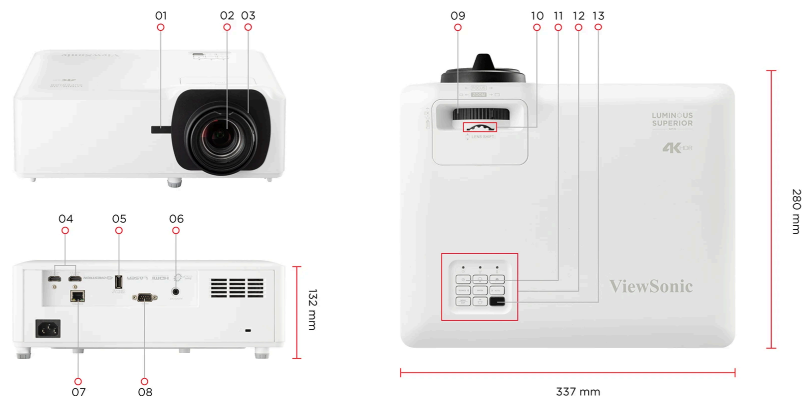

Product Description

Introducing the LS901-4K from ViewSonic's Luminous Superior Series, tailored for expansive venue displays. Featuring 5,500 ANSI lumens of brightness and high native contrast provided by a 0.65" DMD chip through DLP technology, it delivers stunning 4K UHD visuals on screens larger than 100 inches. Perfect for museums and educational institutions, the LS901-4K's ultra-high resolution with HDR/HLG support ensures every detail is vivid and clear, enhancing viewer engagement. With 21:9 aspect ratio support, the LS901-4K is also an ideal choice for Microsoft Teams Rooms. Its 1.7x optical zoom allows for a flexible setup to suit various installation needs, and the vertical lens shift and H/V keystone adjustment make the process a breeze. Additionally, portrait mode and 360° projection capabilities cater to more advanced requirements. Comprehensive LAN control ensures seamless integration into corporate networks. Employing advanced 3rd generation laser phosphor technology, the LS901-4K boasts a remarkable 30,000-hour lifespan, reducing maintenance costs for both business and educational institutions.