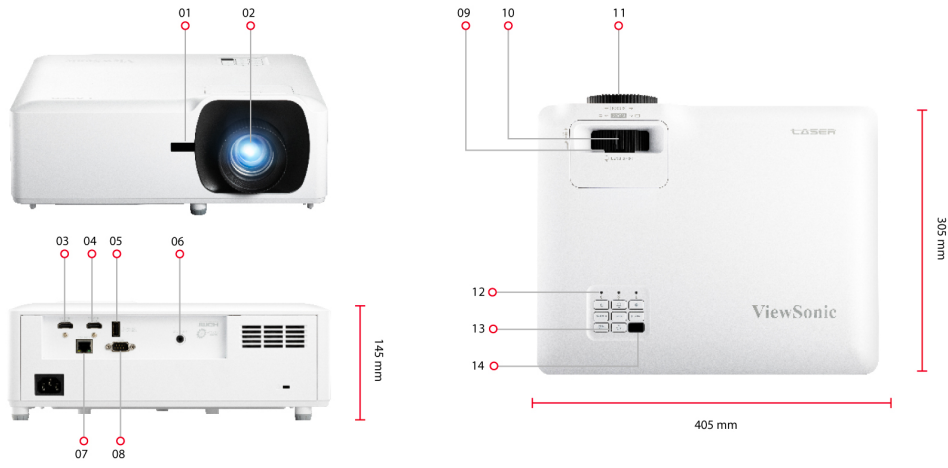

LS751HD 5,000 ANSI Lumens 1080p Laser Installation Projector

01. Front IR
02. Lens
03. HDMI 1.4/HDCP 1.4
04. HDMI 2.0/HDCP 2.2
05. USB-A (5V/2A, Service)
06. Lens
07. Audio Out
08. RJ45 (LAN Control)
09. RS232
10. Zoom Ring
11. Focus Ring
12. LED Indicator
13. Keypad
14. IR

Visit Us   www.viewsonic.com