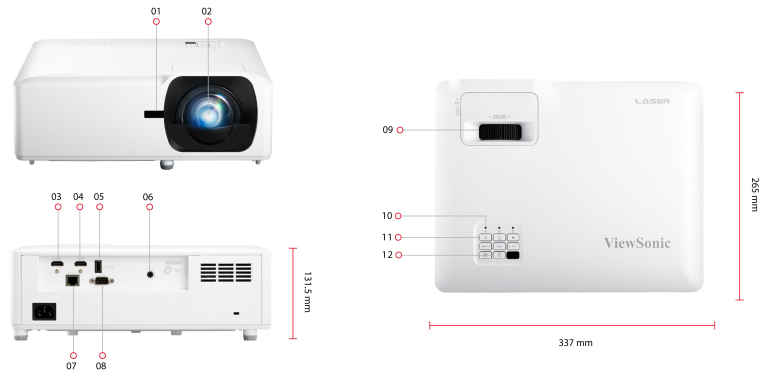

PROJECTOR

LS710HD

Key Features

- 2nd generation laser phosphor technology with up to 30,000 hours lifespan
- 4,200 ANSI Lumens offering bright images in any environment
- Up to 300" ultra large screen that is easily installed and set up
- 0.49 short throw for immersive edge blending without any shadows
- Installation flexibility: H/V keystone, 4 corner adjustment, 360° projection and portrait mode

Product Description

The Luminous Superior series is ViewSonic's lamp-free high brightness projector for both business and education. The LS710HD adopts industry-leading 2nd generation laser phosphor technology, delivers 4,200 ANSI Lumens while eliminating the use of toxic mercury, reducing the cost and effort of frequent lamp replacement and lowering total cost of ownership. The lamp-free light source offers enhanced sustainability for a greener environment while delivering clear and bright images with vivid colors and 1080p resolution. Boasting short throw ratio, flexible installation and easy image adjustments, the projector enables effortless edge blending to create an immersive experience for any space, be it a restaurant, gym, gallery, etc. With 0.49 short throw ratio, the projector can provide 100" large screen size from only 1.1 m away without being bothered by the shadows.

The LS710HD allows perfectly-shaped images even from an angled projection with H/V keystone and 4 corner correction and offers versatile application with 360° projection and portrait mode. The projector also comes with HDMI 2.0b, ensuring you access to original 4K quality content with HDR/HLG support.