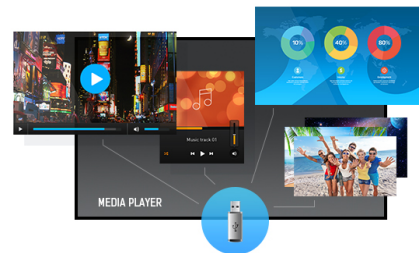

55" Professional Digital Signage display with 4K UHD resolution and 24/7 operating time

Set in a slim bezel, the iiyama LH5541UHS is a professional digital signage display offering 24/7 operating time in portrait and landscape orientation.

This 500cd/m² high brightness IPS panel with 4K UHD resolution (3840x2160) provides exceptional colour and image performance. With the built-in media player you can play your favourite music and show your most beautiful videos, photos and images directly on screen.

4K

UHD resolution (3840x2160), better known as 4K, offers a gigantic viewable area with 4 times more information and work space than a Full HD screen. Due to the high DPI (dots per inch), it displays an incredibly sharp and crisp image.

Media player

Play your favourite music and show your most beautiful videos, photos and images directly on screen from a flash drive or internal memory with the built-in media player.

01 DISPLAY CHARACTERISTICS