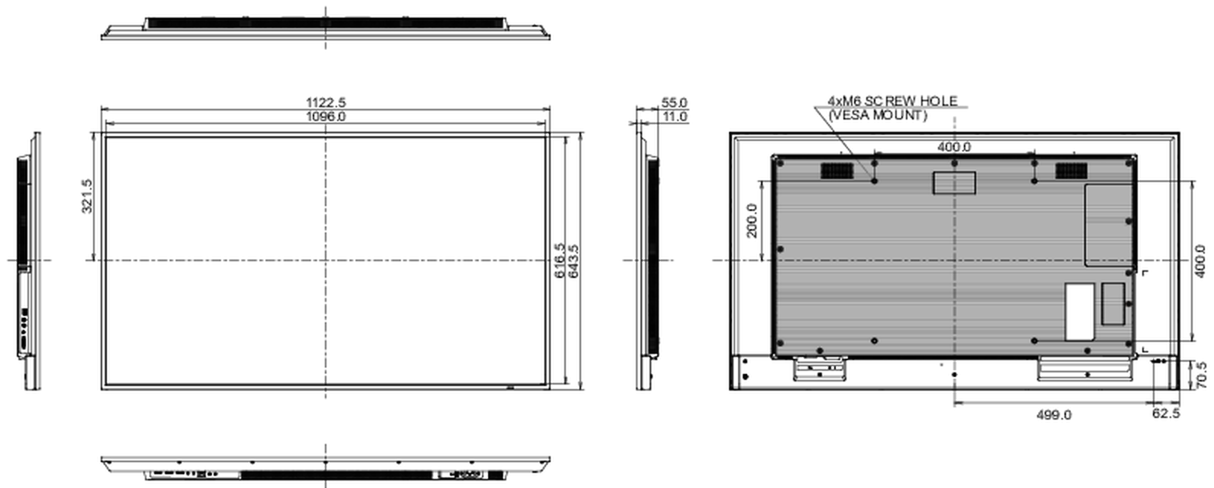

08 SUSTAINABILITY

Regulations	CE, TÜV-Bauart, RoHS support, ErP, WEEE, REACH, UKCA
Energy efficiency class (Regulation (EU) 2017/1369)	G
REACH SVHC	above 0.1%: Lead

09 DIMENSIONS / WEIGHT

Product dimensions W x H x D	1122.5 x 643.5 x 55mm
Box dimensions W x H x D	1261 x 761 x 132mm
Weight (without box)	11.1kg
EAN code	4948570123537