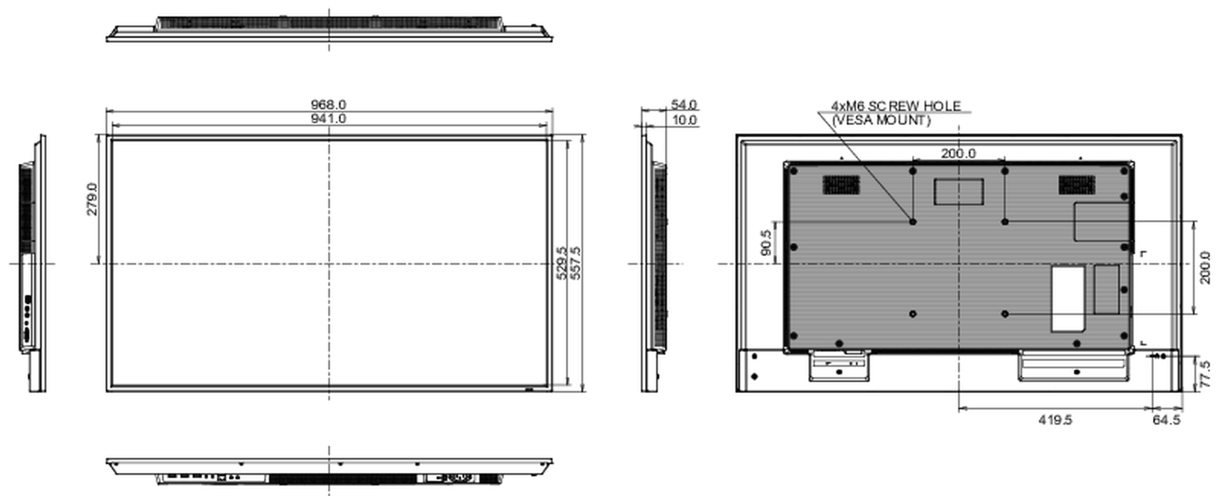

| | |
|--------------------|---|
| Regulations | CB, CE, TÜV-Bauart, EAC, RoHS support, ErP, WEEE, REACH (RoHS2.0, PFOS) |
| REACH SVHC | above 0.1%: Lead |

09 DIMENSIONS / WEIGHT

| | |
|-------------------------------------|--------------------|
| Product dimensions W x H x D | 968 x 557.5 x 54mm |
| Box dimensions W x H x D | 1075 x 683 x 127mm |
| Weight (without box) | 8.9kg |
| EAN code | 4948570123520 |