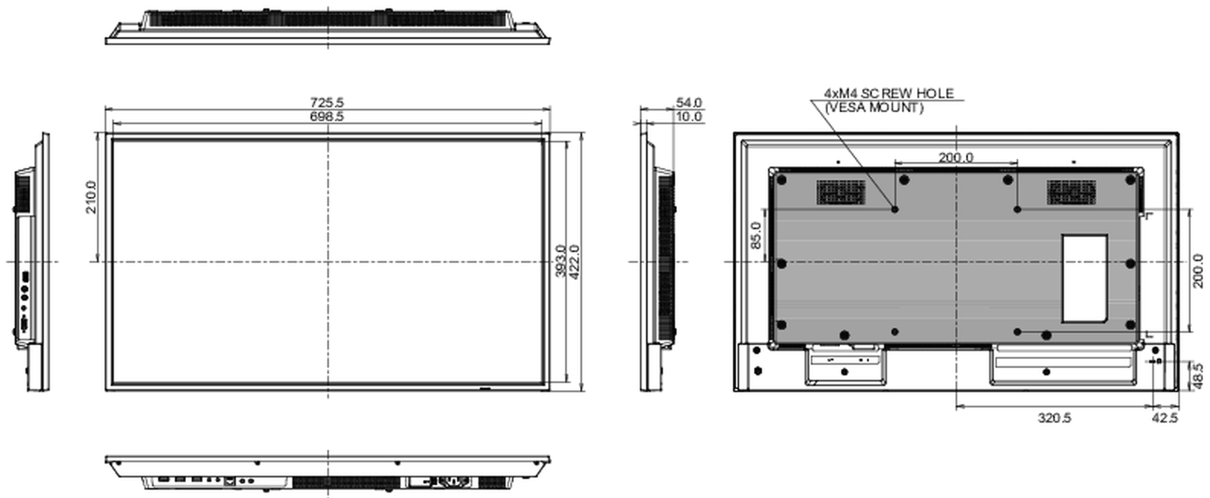

08 SUSTAINABILITY

Regulations	CE, TÜV-Bauart, RoHS support, ErP, WEEE, REACH, UKCA
Energy efficiency class (Regulation (EU) 2017/1369)	G
REACH SVHC	above 0.1%: Lead

09 DIMENSIONS / WEIGHT

Product dimensions W x H x D	725.5 x 422 x 54mm
Box dimensions W x H x D	824 x 554 x 119mm
Weight (without box)	5.1kg
EAN code	4948570123506