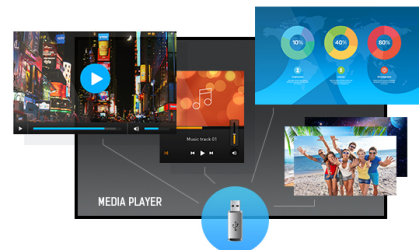

### 50" Professional Digital Signage display with 4K UHD resolution

Set in a slim bezel, the iiyama LE5041UHS is a professional digital signage display offering 18/7 operating time and landscape orientation.

The 4K UHD resolution (3840x2160) provides exceptional colour and image performance. With the built-in media player you can play your favourite music and show your most beautiful videos, photos and images directly on screen.

Media player

Play your favourite music and show your most beautiful videos, photos and images directly on screen from a flash drive or internal memory with the built-in media player.

## 01 DISPLAY CHARACTERISTICS

Design	Thin bezel
Diagonal	49.5", 125.7cm
Panel	VA, haze haze 2%
Native resolution	3840 x 2160 (8.3 megapixel 4K UHD)
Aspect ratio	16:9
Panel brightness	350 cd/m <sup>2</sup>
Static contrast	5000:1
Response time (GTG)	9ms
Viewing zone	horizontal/vertical: 178°/178°, right/left: 89°/89°, up/down: 89°/89°
Colour support	1.07B 10bit (8bit + Hi-FRC) (NTSC 72%)
Horizontal Sync	30 - 83kHz
Viewable area W x H	1096 x 616.4mm, 43.1 x 24.3"
Pixel pitch	0.285mm
Bezel colour and finish	black, glossy