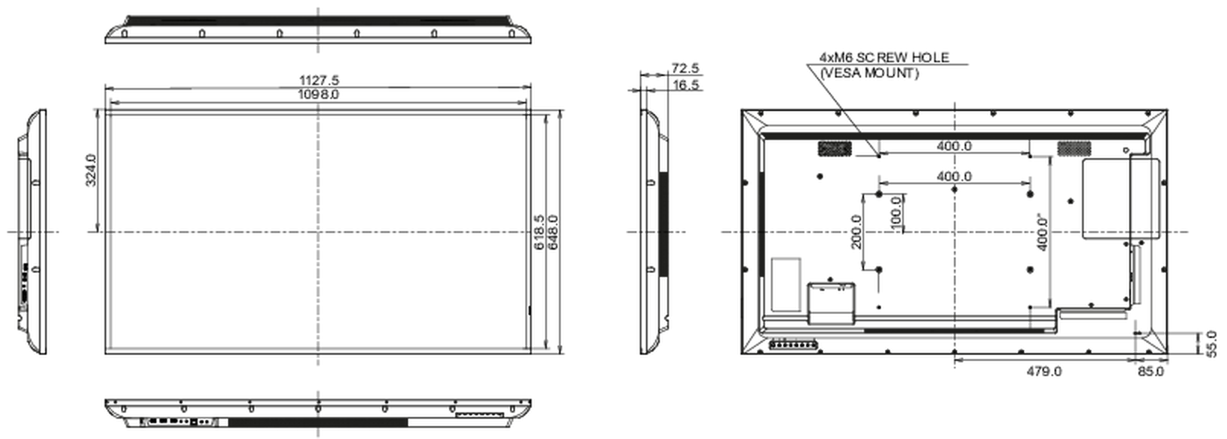

## 09 DIMENSIONS / WEIGHT

Product dimensions W x H x D	1127.6 x 648.2 x 72.5mm
Box dimensions W x H x D	1245 x 790 x 148mm
Weight (without box)	13.2kg
Weight (with box)	17.9kg
EAN code	4948570120949

All trademarks and registered trademarks acknowledged. E & O E. Specification subject to change without notice. All LCD's comply with ISO-9241-307:2008 in connection with pixel defects.