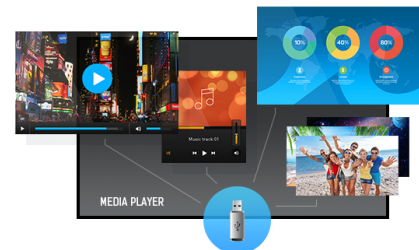

43" Professional Digital Signage display with 4K UHD resolution

Set in a slim bezel, the iiyama LE4341UHS is a professional digital signage display offering 18/7 operating time and landscape orientation.

The 4K UHD resolution (3840x2160) provides exceptional colour and image performance. With the built-in media player you can play your favourite music and show your most beautiful videos, photos and images directly on screen.

4K

UHD resolution (3840x2160), better known as 4K, offers a gigantic viewable area with 4 times more information and work space than a Full HD screen. Due to the high DPI (dots per inch), it displays an incredibly sharp and crisp image.

Media player

Play your favourite music and show your most beautiful videos, photos and images directly on screen from a flash drive or internal memory with the built-in media player.

01 DISPLAY CHARACTERISTICS