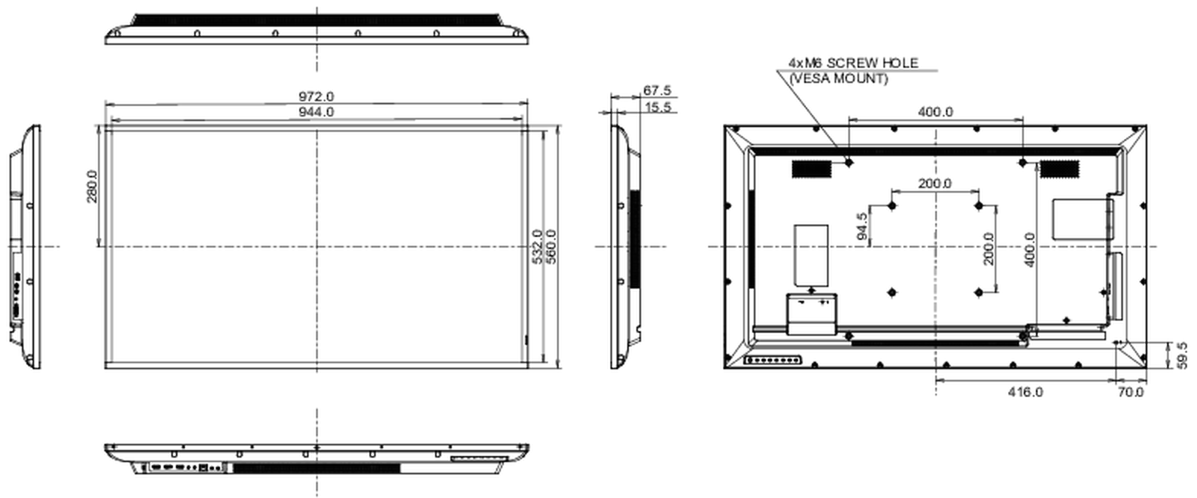

| | |
|------------------------------|--------------------|
| Product dimensions W x H x D | 972 x 560 x 67.5mm |
| Box dimensions W x H x D | 1070 x 690 x 139mm |
| Weight (without box) | 8.8kg |
| Weight (with box) | 12.3kg |
| EAN code | 4948570120925 |