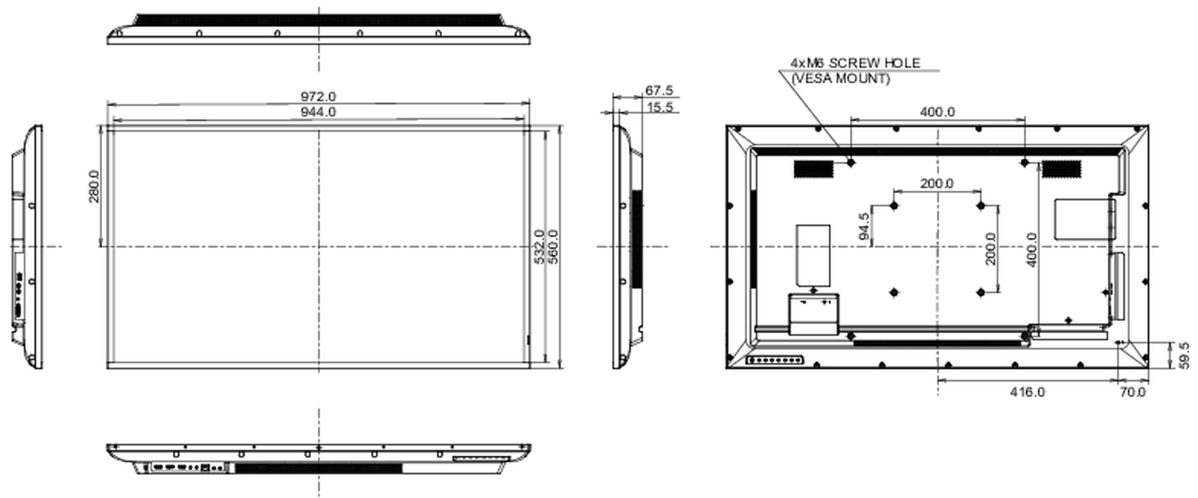

## 09 DIMENSIONS / WEIGHT

Product dimensions W x H x D	972 x 560 x 67.5mm
Box dimensions W x H x D	1070 x 690 x 139mm
Weight (without box)	8.8kg
Weight (with box)	12.3kg
EAN code	4948570120925

All trademarks and registered trademarks acknowledged. E & O E. Specification subject to change without notice. All LCD's comply with ISO-9241-307:2008 in connection with pixel defects.