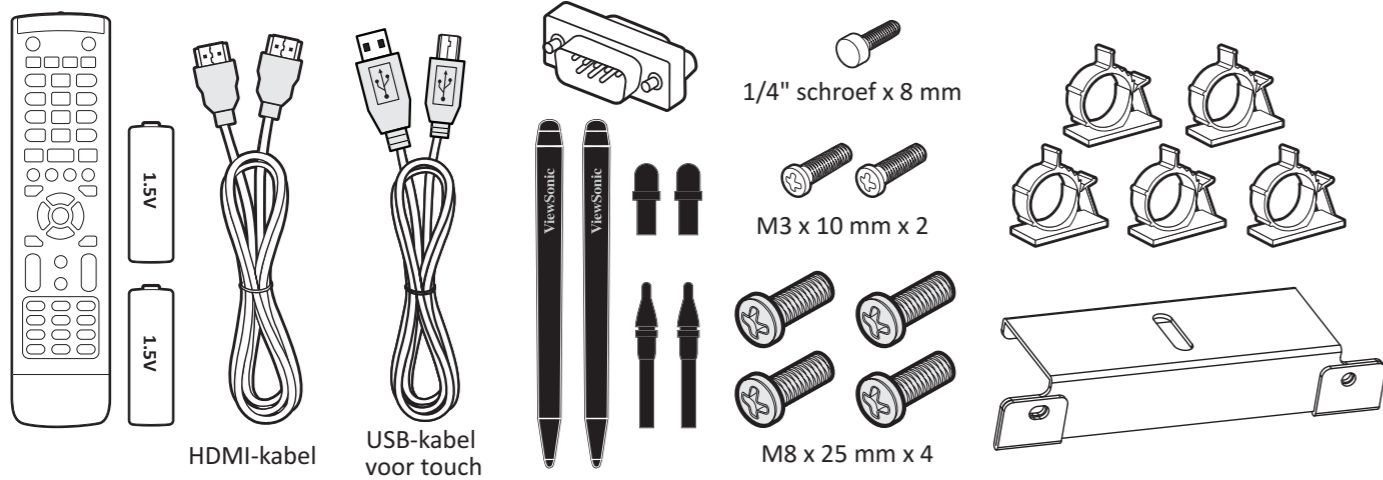

IFP55G1/IFP65G1/IFP75G1/IFP86G1

(VS19763/VS19764/VS19765/VS19766)

ViewBoard-serie

IFP55G1 - 55"	400 x 200 mm (A x B)
IFP65G1 - 65"	600 x 400 mm (A x B)
IFP75G1 - 75"	800 x 400 mm (A x B)
IFP86G1 - 86"	800 x 600 mm (A x B)