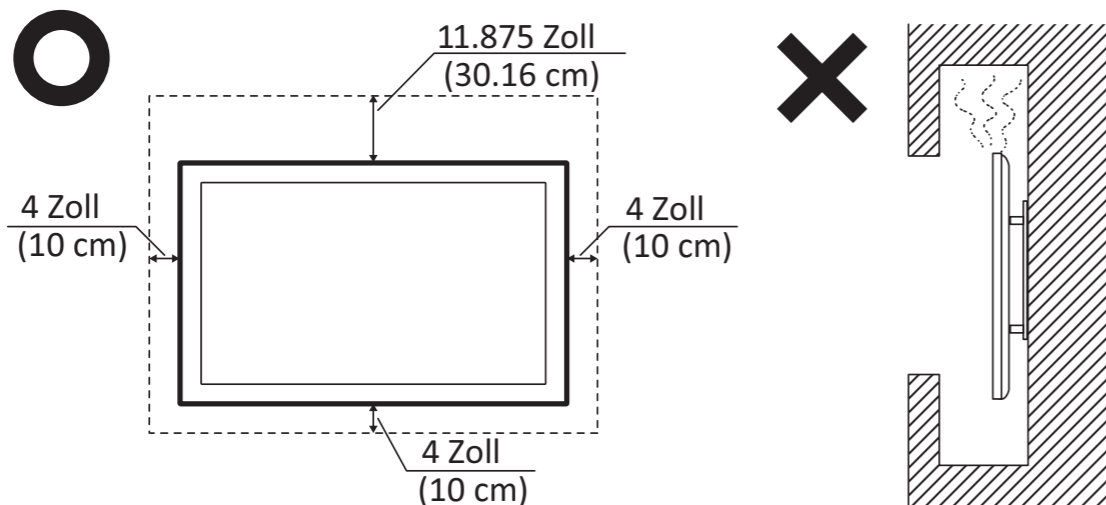

IFP55G1 - 55"	400 x 200 mm (A x B)
IFP65G1 - 65"	600 x 400 mm (A x B)
IFP75G1 - 75"	800 x 400 mm (A x B)
IFP86G1 - 86"	800 x 600 mm (A x B)

Welcome to visit ViewSonic Online Support Center for more information

www.viewsonic.com

IFPG1_QSG_1a_20230911

Copyright © 2023 ViewSonic Corporation. All rights reserved.

IFP55G1/IFP65G1/IFP75G1/IFP86G1

(VS19763/Vs19764/Vs19765/Vs19766)

série ViewBoard

IFP55G1 - 55"	400 x 200 mm (A x B)
IFP65G1 - 65"	600 x 400 mm (A x B)
IFP75G1 - 75"	800 x 400 mm (A x B)
IFP86G1 - 86"	800 x 600 mm (A x B)

IFP55G1 - 55"	400 x 200 mm (A x B)
IFP65G1 - 65"	600 x 400 mm (A x B)
IFP75G1 - 75"	800 x 400 mm (A x B)
IFP86G1 - 86"	800 x 600 mm (A x B)

Weitere Informationen finden Sie im Online-Support-Center von ViewSonic