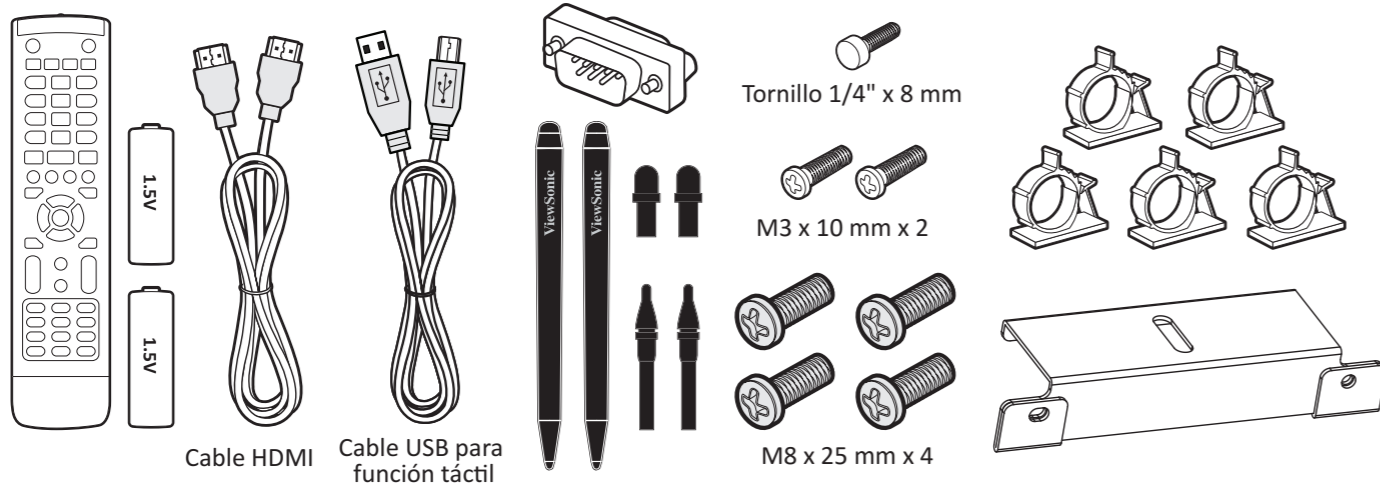

www.viewsonic.com

IFPG1_QSG_1a_20231122_DEU

Copyright © 2024 ViewSonic Corporation. All rights reserved.

IFP55G1/IFP65G1/IFP75G1/IFP86G1

(VS19763/VS19764/VS19765/VS19766)

Serie ViewBoard

IFP55G1 - 55"	400 x 200 mm (A x B)
IFP65G1 - 65"	600 x 400 mm (A x B)
IFP75G1 - 75"	800 x 400 mm (A x B)
IFP86G1 - 86"	800 x 600 mm (A x B)