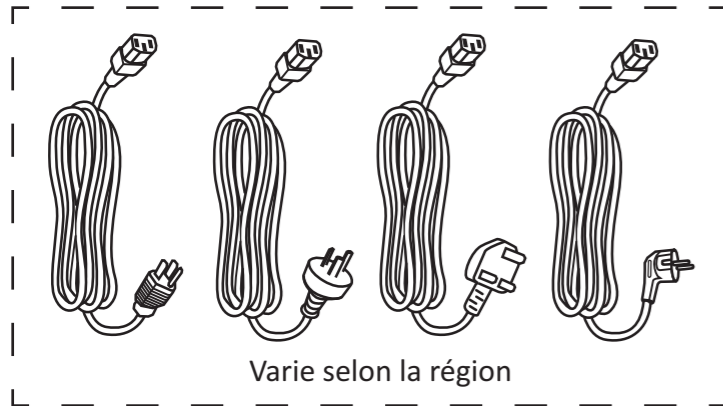

www.viewsonic.com

IFPG1_QSG_1a_20230911

Copyright © 2023 ViewSonic Corporation. All rights reserved.

IFP55G1/IFP65G1/IFP75G1/IFP86G1

(VS19763/Vs19764/Vs19765/Vs19766)

série ViewBoard

IFP55G1 - 55"	400 x 200 mm (A x B)
IFP65G1 - 65"	600 x 400 mm (A x B)
IFP75G1 - 75"	800 x 400 mm (A x B)
IFP86G1 - 86"	800 x 600 mm (A x B)