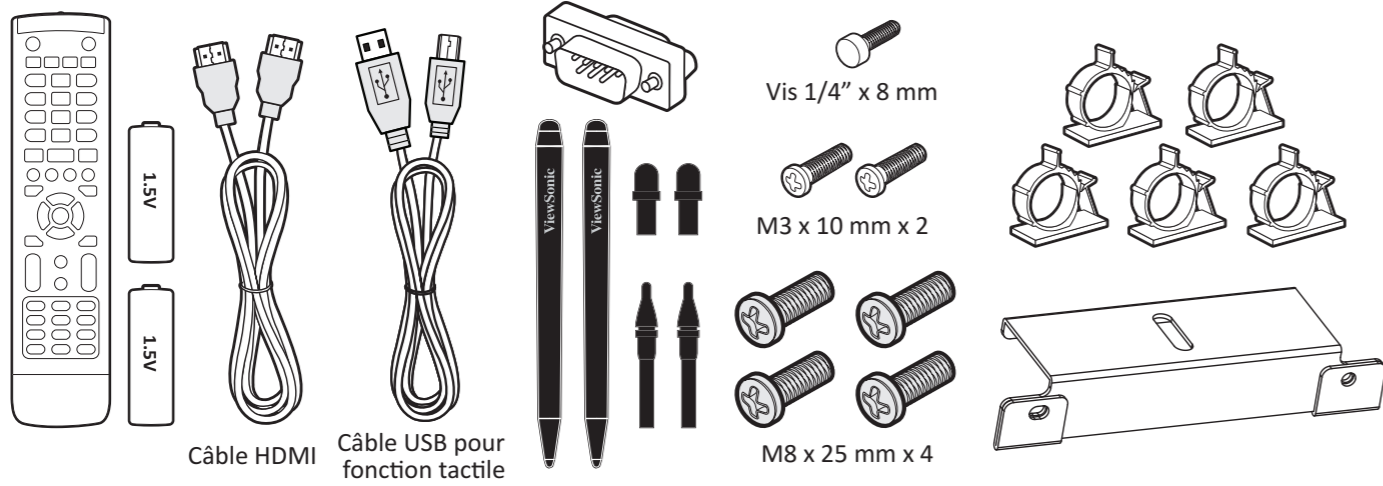

www.viewsonic.com

IFPG1_QSG_1a_20230911

Copyright © 2023 ViewSonic Corporation. All rights reserved.

IFP55G1/IFP65G1/IFP75G1/IFP86G1

(VS19763/Vs19764/Vs19765/Vs19766)

série ViewBoard

IFP55G1 - 55"	400 x 200 mm (A x B)
IFP65G1 - 65"	600 x 400 mm (A x B)
IFP75G1 - 75"	800 x 400 mm (A x B)
IFP86G1 - 86"	800 x 600 mm (A x B)