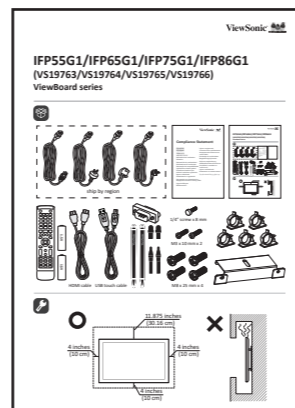

IFP55G1/IFP65G1/IFP75G1/IFP86G1

(VS19763/Vs19764/Vs19765/Vs19766)

ViewBoard series

ship by region

HDMI cable USB touch cable

1/4" screw x 8 mm

M3 x 10 mm x 2

M8 x 25 mm x 4

IFP55G1 - 55"	400 x 200 mm (A x B)
IFP65G1 - 65"	600 x 400 mm (A x B)
IFP75G1 - 75"	800 x 400 mm (A x B)
IFP86G1 - 86"	800 x 600 mm (A x B)

Welcome to visit ViewSonic Online Support Center for more information