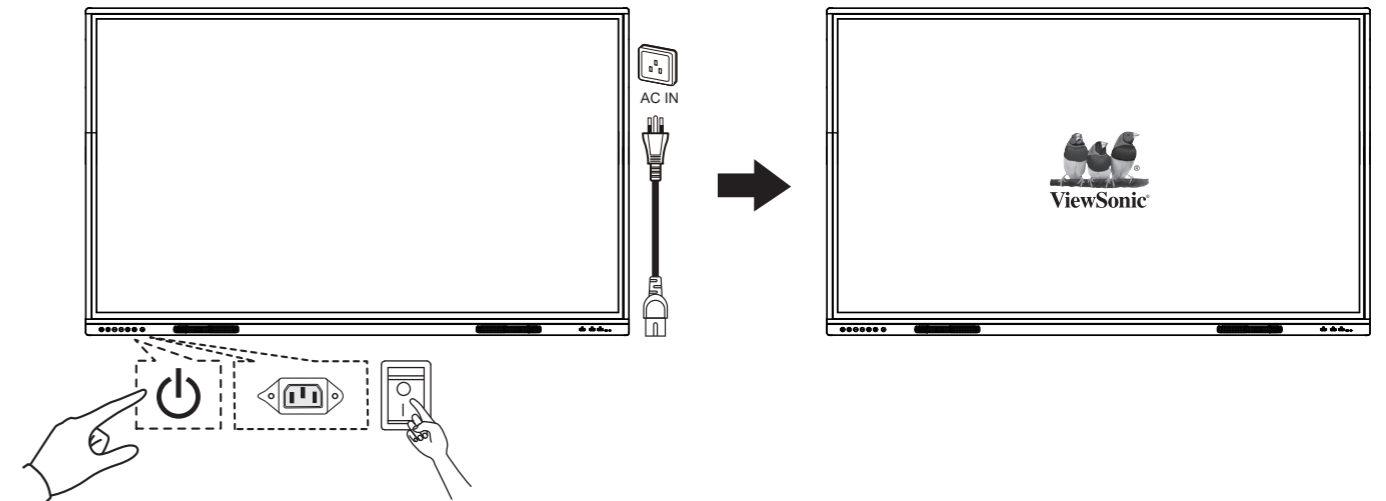

www.viewsonic.com

IFPG1_QSG_1a_20230911

Copyright © 2023 ViewSonic Corporation. All rights reserved.

IFP55G1/IFP65G1/IFP75G1/IFP86G1

(VS19763/Vs19764/Vs19765/Vs19766)

série ViewBoard

IFP55G1 - 55"	400 x 200 mm (A x B)
IFP65G1 - 65"	600 x 400 mm (A x B)
IFP75G1 - 75"	800 x 400 mm (A x B)
IFP86G1 - 86"	800 x 600 mm (A x B)