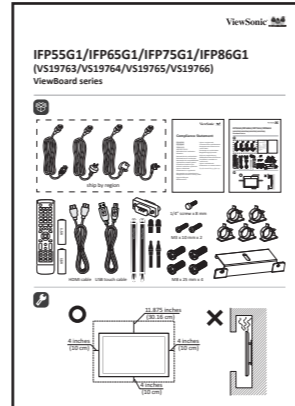

IFP55G1/IFP65G1/IFP75G1/IFP86G1

(VS19763/VS19764/VS19765/VS19766)

ViewBoard-serie

IFP55G1 - 55"	400 x 200 mm (A x B)
IFP65G1 - 65"	600 x 400 mm (A x B)
IFP75G1 - 75"	800 x 400 mm (A x B)
IFP86G1 - 86"	800 x 600 mm (A x B)