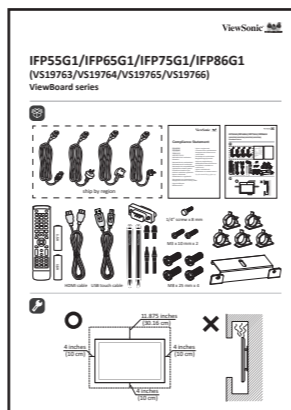

IFP55G1 - 55"	400 x 200 mm (A x B)
IFP65G1 - 65"	600 x 400 mm (A x B)
IFP75G1 - 75"	800 x 400 mm (A x B)
IFP86G1 - 86"	800 x 600 mm (A x B)

Weitere Informationen finden Sie im Online-Support-Center von ViewSonic

www.viewsonic.com

IFPG1_QSG_1a_20231122_DEU

Copyright © 2024 ViewSonic Corporation. All rights reserved.

IFP55G1/IFP65G1/IFP75G1/IFP86G1

(VS19763/VS19764/VS19765/VS19766)

Serie ViewBoard

IFP55G1 - 55"	400 x 200 mm (A x B)
IFP65G1 - 65"	600 x 400 mm (A x B)
IFP75G1 - 75"	800 x 400 mm (A x B)
IFP86G1 - 86"	800 x 600 mm (A x B)