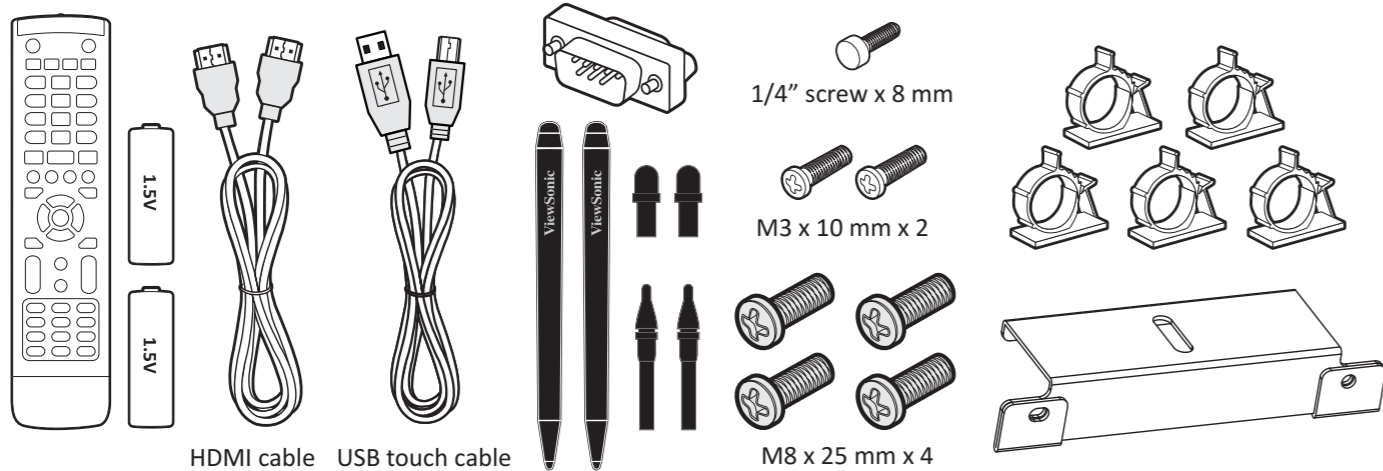

IFP55G1/IFP65G1/IFP75G1/IFP86G1

(VS19763/Vs19764/Vs19765/Vs19766)

ViewBoard series

ship by region

HDMI cable USB touch cable

1/4" screw x 8 mm

M3 x 10 mm x 2

M8 x 25 mm x 4

IFP55G1 - 55"	400 x 200 mm (A x B)
IFP65G1 - 65"	600 x 400 mm (A x B)
IFP75G1 - 75"	800 x 400 mm (A x B)
IFP86G1 - 86"	800 x 600 mm (A x B)

Welcome to visit ViewSonic Online Support Center for more information