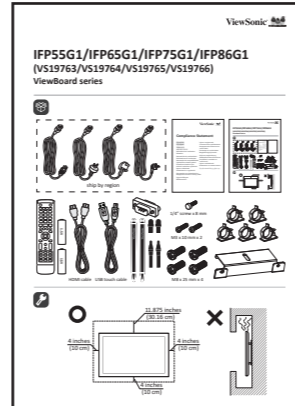

IFP55G1 - 55"	400 x 200 mm (A x B)
IFP65G1 - 65"	600 x 400 mm (A x B)
IFP75G1 - 75"	800 x 400 mm (A x B)
IFP86G1 - 86"	800 x 600 mm (A x B)

Welcome to visit ViewSonic Online Support Center for more information

www.viewsonic.com

IFPG1_QSG_1a_20230911

Copyright © 2023 ViewSonic Corporation. All rights reserved.

IFP55G1/IFP65G1/IFP75G1/IFP86G1

(VS19763/Vs19764/Vs19765/Vs19766)

série ViewBoard

IFP55G1 - 55"	400 x 200 mm (A x B)
IFP65G1 - 65"	600 x 400 mm (A x B)
IFP75G1 - 75"	800 x 400 mm (A x B)
IFP86G1 - 86"	800 x 600 mm (A x B)