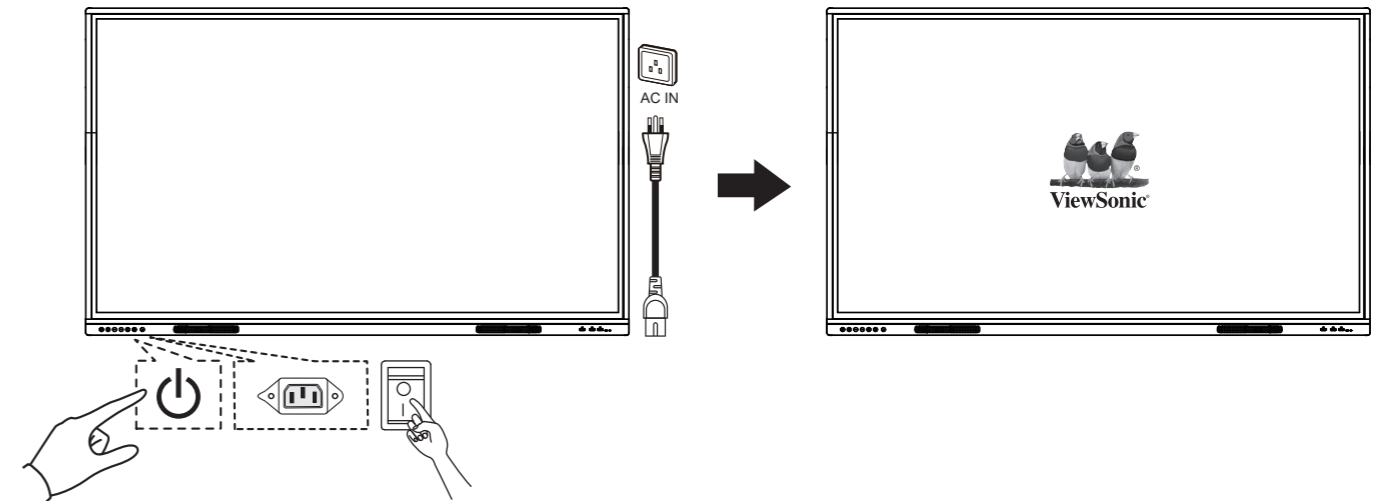

www.viewsonic.com

IFP55G1/IFP65G1/IFP75G1/IFP86G1

(VS19763/VS19764/VS19765/VS19766)

ViewBoard-serie

IFP55G1 - 55"	400 x 200 mm (A x B)
IFP65G1 - 65"	600 x 400 mm (A x B)
IFP75G1 - 75"	800 x 400 mm (A x B)
IFP86G1 - 86"	800 x 600 mm (A x B)