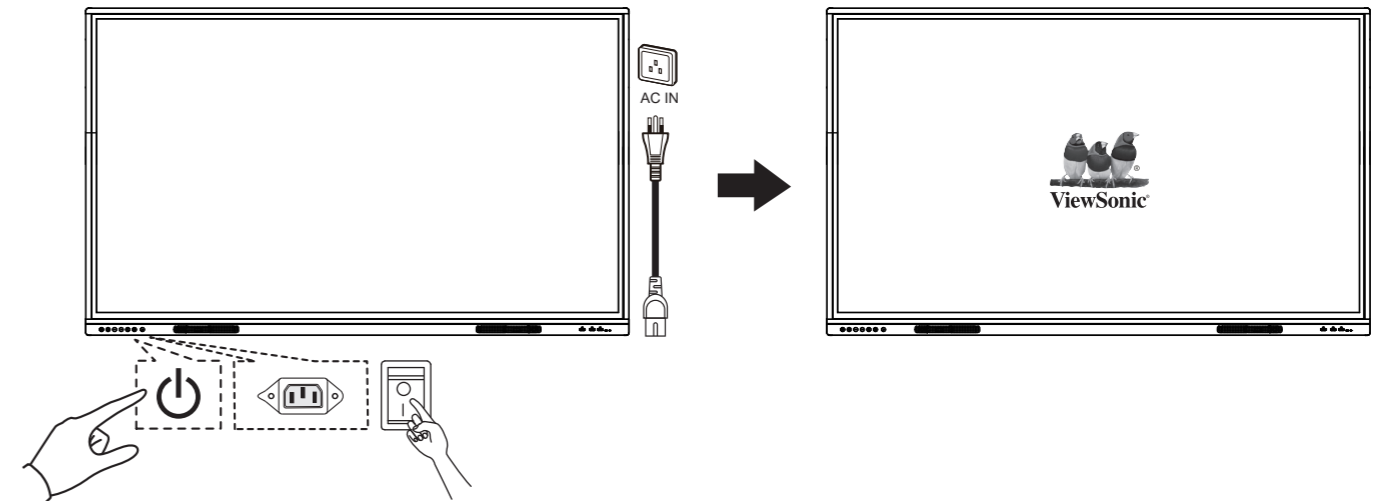

www.viewsonic.com

IFPG1_QSG_1a_20231122_POL

Copyright © 2024 ViewSonic Corporation. All rights reserved.

IFP55G1/IFP65G1/IFP75G1/IFP86G1 (VS19763/VS19764/VS19765/VS19766) ViewBoard -serien

IFP55G1 - 55"	400 x 200 mm (A x B)
IFP65G1 - 65"	600 x 400 mm (A x B)
IFP75G1 - 75"	800 x 400 mm (A x B)
IFP86G1 - 86"	800 x 600 mm (A x B)