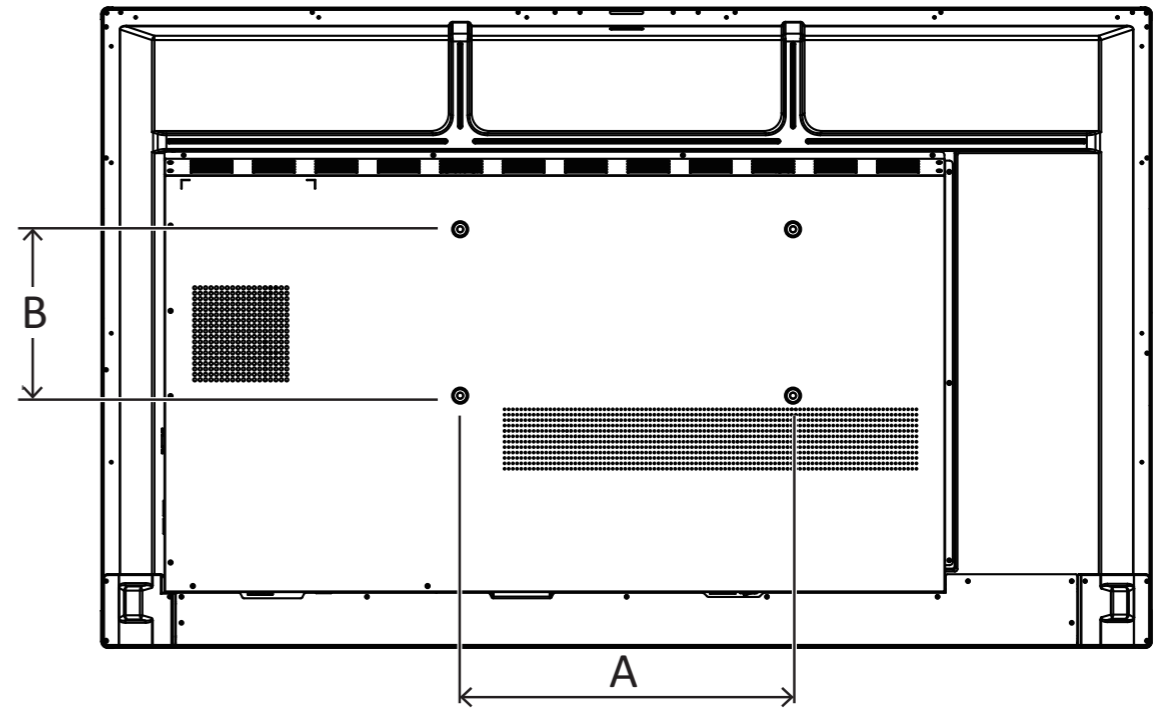

IFP55G1 - 55"	400 x 200 mm (A x B)
IFP65G1 - 65"	600 x 400 mm (A x B)
IFP75G1 - 75"	800 x 400 mm (A x B)
IFP86G1 - 86"	800 x 600 mm (A x B)

Welcome to visit ViewSonic Online Support Center for more information

www.viewsonic.com

IFPG1_QSG_1a_20230911

Copyright © 2023 ViewSonic Corporation. All rights reserved.

IFP55G1/IFP65G1/IFP75G1/IFP86G1

(VS19763/Vs19764/Vs19765/Vs19766)

série ViewBoard

IFP55G1 - 55"	400 x 200 mm (A x B)
IFP65G1 - 65"	600 x 400 mm (A x B)
IFP75G1 - 75"	800 x 400 mm (A x B)
IFP86G1 - 86"	800 x 600 mm (A x B)

IFP55G1 - 55"	400 x 200 mm (A x B)
IFP65G1 - 65"	600 x 400 mm (A x B)
IFP75G1 - 75"	800 x 400 mm (A x B)
IFP86G1 - 86"	800 x 600 mm (A x B)

Weitere Informationen finden Sie im Online-Support-Center von ViewSonic