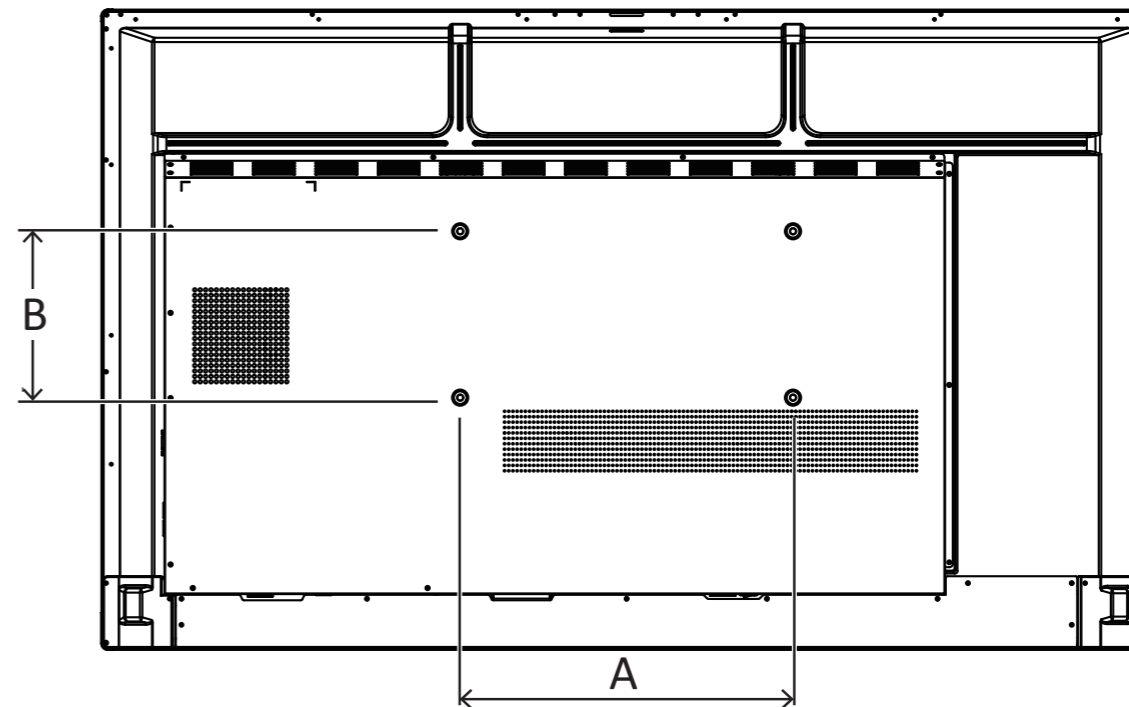

IFP55G1 - 55"	400 x 200 mm (A x B)
IFP65G1 - 65"	600 x 400 mm (A x B)
IFP75G1 - 75"	800 x 400 mm (A x B)
IFP86G1 - 86"	800 x 600 mm (A x B)

Welcome to visit ViewSonic Online Support Center for more information

www.viewsonic.com

IFPG1_QSG_1a_20230911

Copyright © 2023 ViewSonic Corporation. All rights reserved.

IFP55G1/IFP65G1/IFP75G1/IFP86G1

(VS19763/Vs19764/Vs19765/Vs19766)

série ViewBoard

IFP55G1 - 55"	400 x 200 mm (A x B)
IFP65G1 - 65"	600 x 400 mm (A x B)
IFP75G1 - 75"	800 x 400 mm (A x B)
IFP86G1 - 86"	800 x 600 mm (A x B)

IFP55G1 - 55"	400 x 200 mm (A x B)
IFP65G1 - 65"	600 x 400 mm (A x B)
IFP75G1 - 75"	800 x 400 mm (A x B)
IFP86G1 - 86"	800 x 600 mm (A x B)

Weitere Informationen finden Sie im Online-Support-Center von ViewSonic