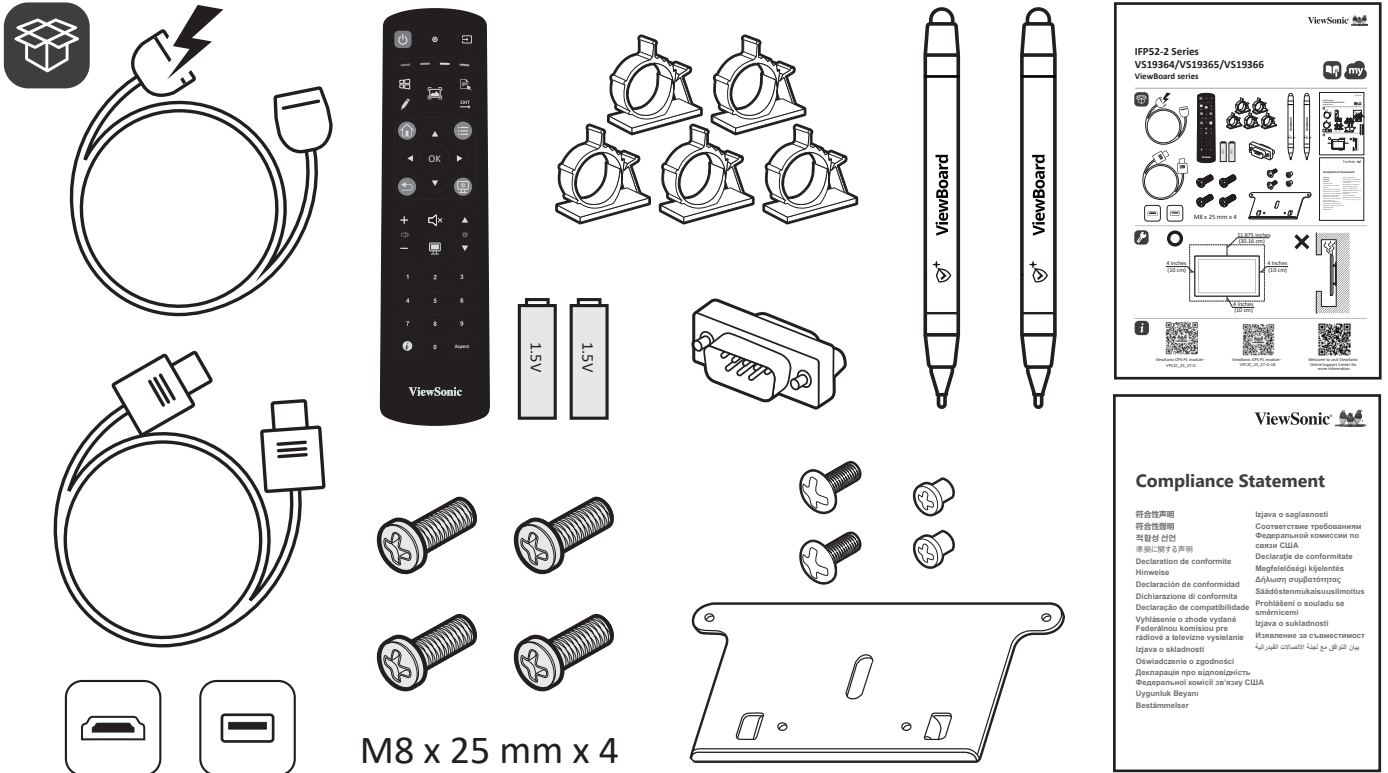

IFP52-2 Series

VS19364/VS19365/VS19366

ViewBoard series

ViewSonic OPS PC module - VPC2C_25_27-O

ViewSonic OPS PC module - VPC2C_25_27-O-1B

Welcome to visit ViewSonic Online Support Center for more information

IFP6552-2	500 x 400 mm (A x B)
IFP7552-2	600 x 400 mm (A x B)
IFP8652-2	800 x 600 mm (A x B)

Optional OPS
VPC12-WPO / VPC2C-O / VPC25-O / VPC27-O

Optional WiFi module
VB-WIFI-001

AC IN