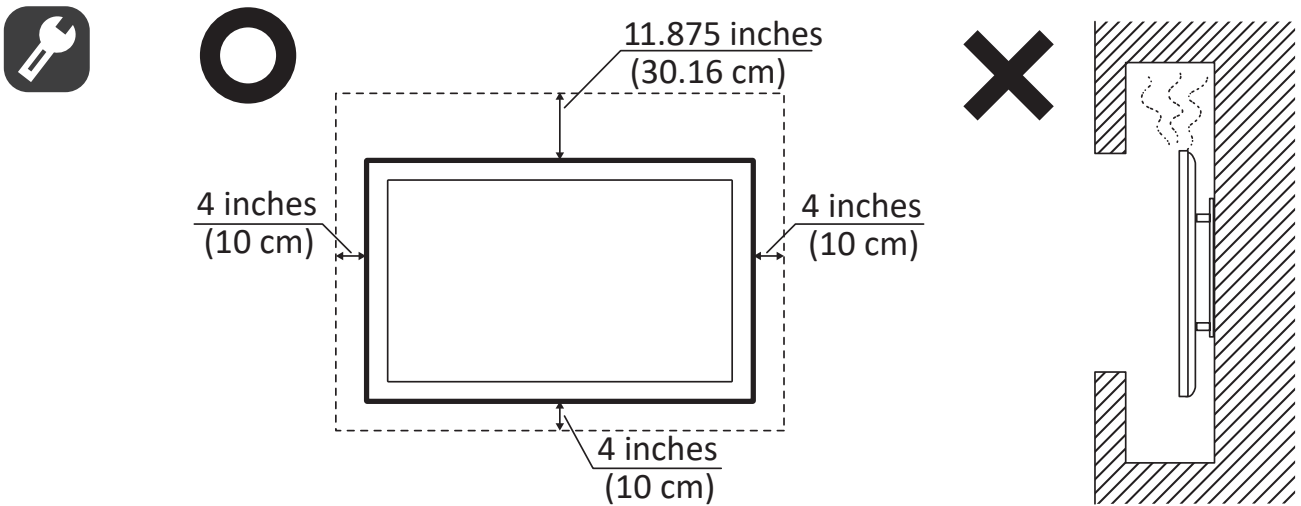

IFP52-2 Series

VS19364/VS19365/VS19366

ViewBoard series

ViewSonic OPS PC module - VPC2C_25_27-O

ViewSonic OPS PC module - VPC2C_25_27-O-1B

Welcome to visit ViewSonic Online Support Center for more information