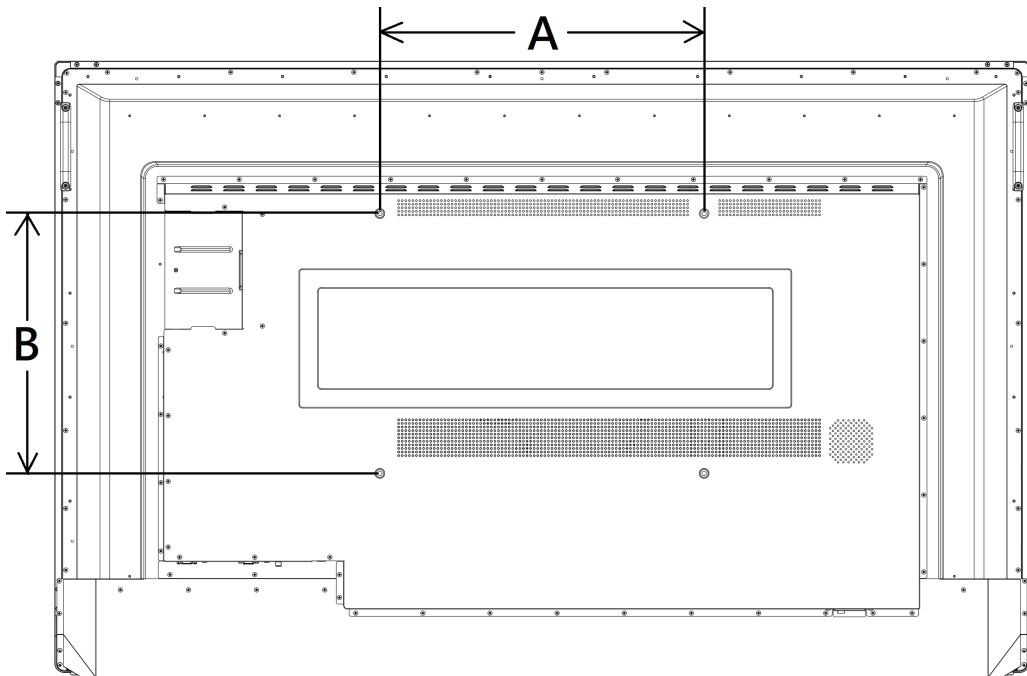

IFP52-2 Series

VS19364/VS19365/VS19366

ViewBoard series

ViewSonic OPS PC module - VPC2C_25_27-O

ViewSonic OPS PC module - VPC2C_25_27-O-1B

Welcome to visit ViewSonic Online Support Center for more information

IFP6552-2	500 x 400 mm (A x B)
IFP7552-2	600 x 400 mm (A x B)
IFP8652-2	800 x 600 mm (A x B)

Optional OPS
VPC12-WPO / VPC2C-O / VPC25-O / VPC27-O

Optional WiFi module
VB-WIFI-001

AC IN