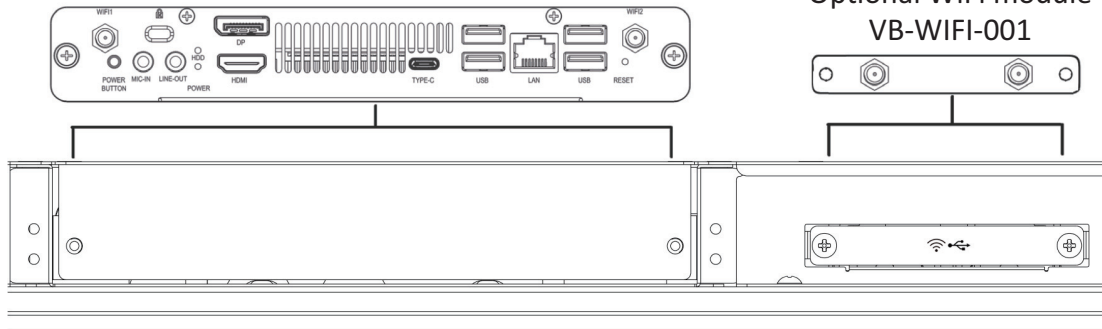

IFP52-2 Series

VS19364/VS19365/VS19366

ViewBoard series

ViewSonic OPS PC module - VPC2C_25_27-O

ViewSonic OPS PC module - VPC2C_25_27-O-1B

Welcome to visit ViewSonic Online Support Center for more information

IFP6552-2	500 x 400 mm (A x B)
IFP7552-2	600 x 400 mm (A x B)
IFP8652-2	800 x 600 mm (A x B)

Optional OPS
VPC12-WPO / VPC2C-O / VPC25-O / VPC27-O

Optional WiFi module
VB-WIFI-001

AC IN