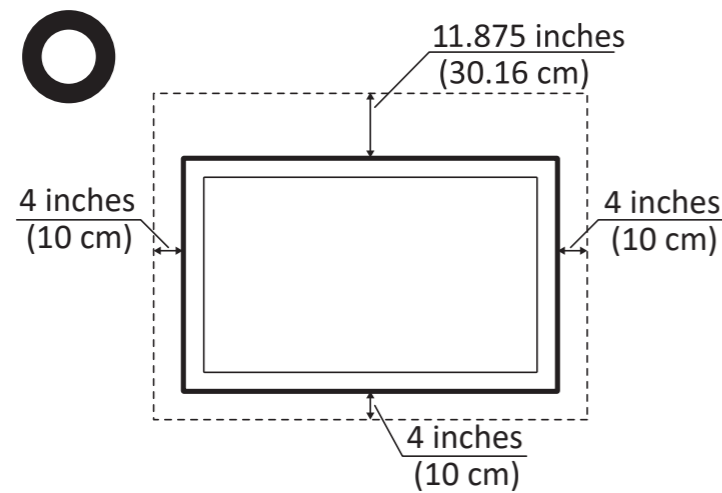

IFP105S (VS19390) ViewBoard series

M8 x 25 mm x 4

For VB-CAM-201

Welcome to visit ViewSonic Online Support Center for more information

www.viewsonic.com