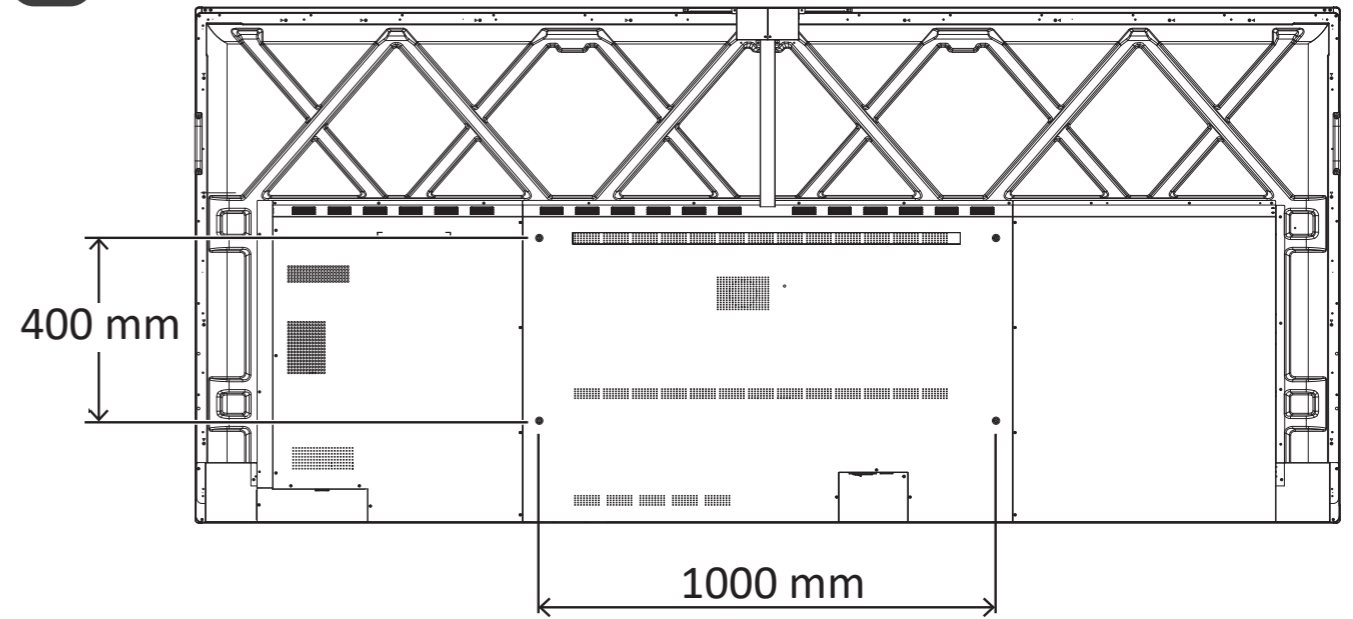

IFP105S (VS19390) ViewBoard series

M8 x 25 mm x 4

For VB-CAM-201

Welcome to visit ViewSonic Online Support Center for more information

www.viewsonic.com