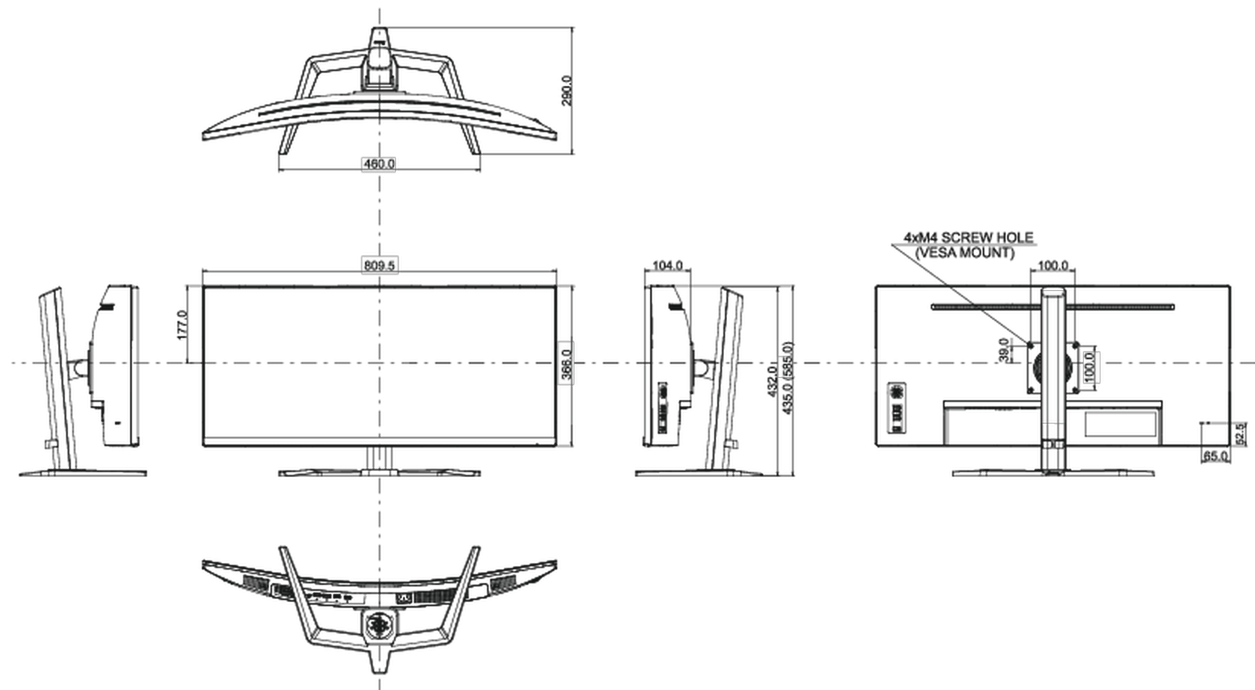

04 MECHANICAL

Display position adjustments	height, tilt
Height adjustment	150mm
Tilt angle	23° up; 5° down
VESA mounting	100 x 100mm

05 ACCESSORIES INCLUDED

Cables	power (1.8m), USB (1.8m), HDMI (1.8m), DP
Other	quick start guide, safety guide

08 DIMENSIONS / WEIGHT

Product dimensions W x H x D	809.5 x 435 (585) x 290mm
Box dimensions W x H x D	900 x 480 x 236mm
Weight (without box)	9.4kg
Weight (without stand)	6.7kg
Weight (with box)	12.4kg
EAN code	4948570124251