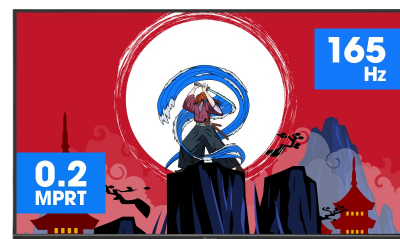

**Immerse yourself in the game with the curved GCB3280QSU Red Eagle with 165Hz refresh rate**

The 1500R curved VA panel with 165Hz refresh rate, 0.2ms MPRT and the 2560x1440 resolution gives you an immersive viewing experience and guarantees superb image quality. The height adjustable stand ensures you can easily adjust the screen position and easily customizable screen settings using the predefined and custom gaming modes along with the Black Tuner function gives you control over the dark scenes to make sure details are always clearly visible.

**CURVED DESIGN 1500R**

The 1500R curvature of the screen guarantees a realistic and comfortable viewing experience allowing you to really immerse yourself in the game.

**165Hz & 0.2ms MPRT**

With 165Hz refresh rate and 0.2ms MPRT response time the force is with you! Make split second decisions and be sure the image on the screen is always sharp and smooth.

## 01 DISPLAY CHARACTERISTICS

Diagonal	31.5", 80cm
Panel	VA LED, matte finish
Curved	1500R
Native resolution	2560 x 1440 @165Hz (3.7 megapixel WQHD, DisplayPort)
Aspect ratio	16:9
Panel brightness	350 cd/m <sup>2</sup>
Static contrast	3000:1
Advanced contrast	80M:1
Response time (MPRT)	0.2ms
Viewing zone	horizontal/vertical: 178°/178°, right/left: 89°/89°, up/down: 89°/89°
Colour support	16.7mln
Horizontal Sync	30 - 245kHz
Viewable area W x H	697.3 x 392.3mm, 27.5 x 15.4"
Pixel pitch	0.272mm
Colour	matte, black