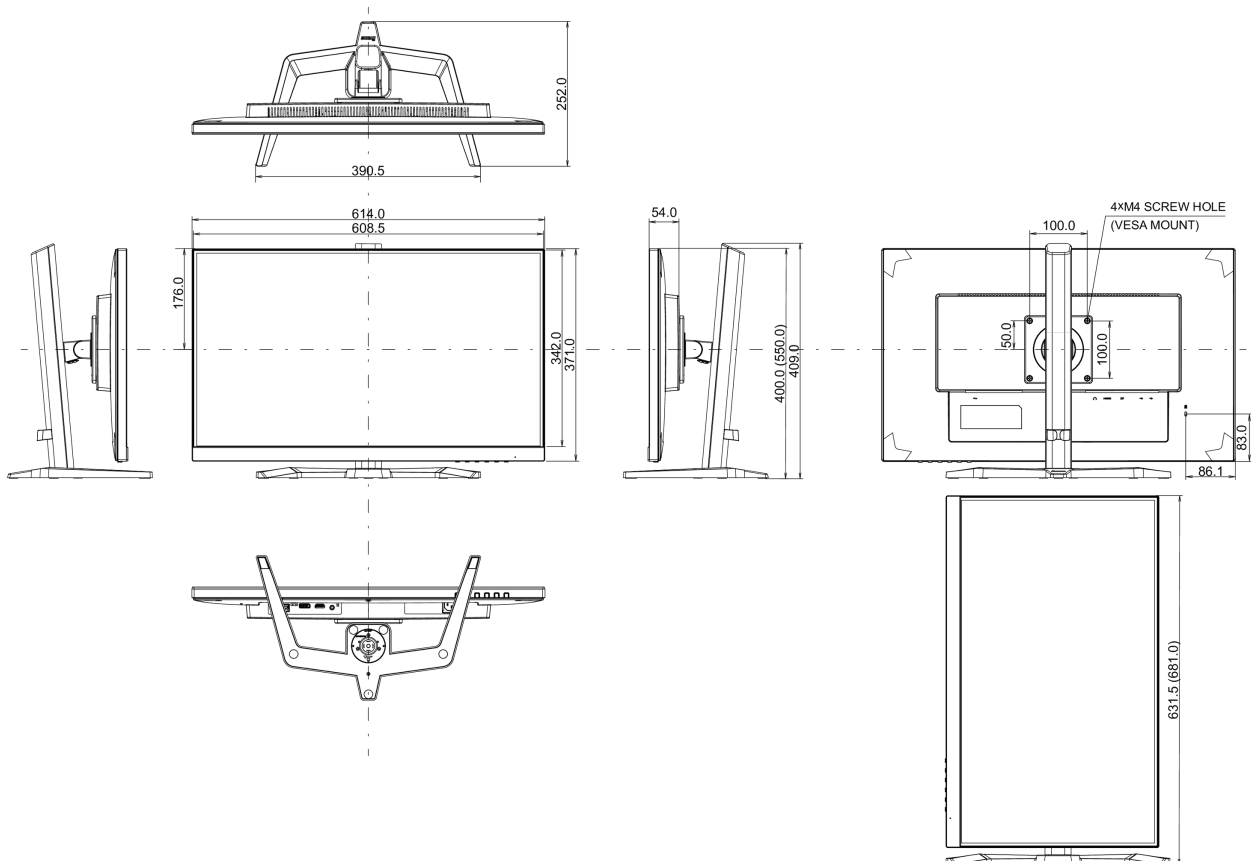

04 MECHANICAL

Display position adjustments	height, pivot (rotation), tilt
Height adjustment	150mm
Rotation (PIVOT function)	90°
Tilt angle	23° up; 5° down
VESA mounting	100 x 100mm
Cable management system	yes

Product dimensions W x H x D	614 x 400 (550) x 252mm
Box dimensions W x H x D	692 x 506 x 207mm
Weight (without box)	5.7kg
Weight (with box)	7,7kg
EAN code	4948570121939

All trademarks and registered trademarks acknowledged. E & O E. Specification subject to change without notice. All LCD's comply with ISO-9241-307:2008 in connection with pixel defects.