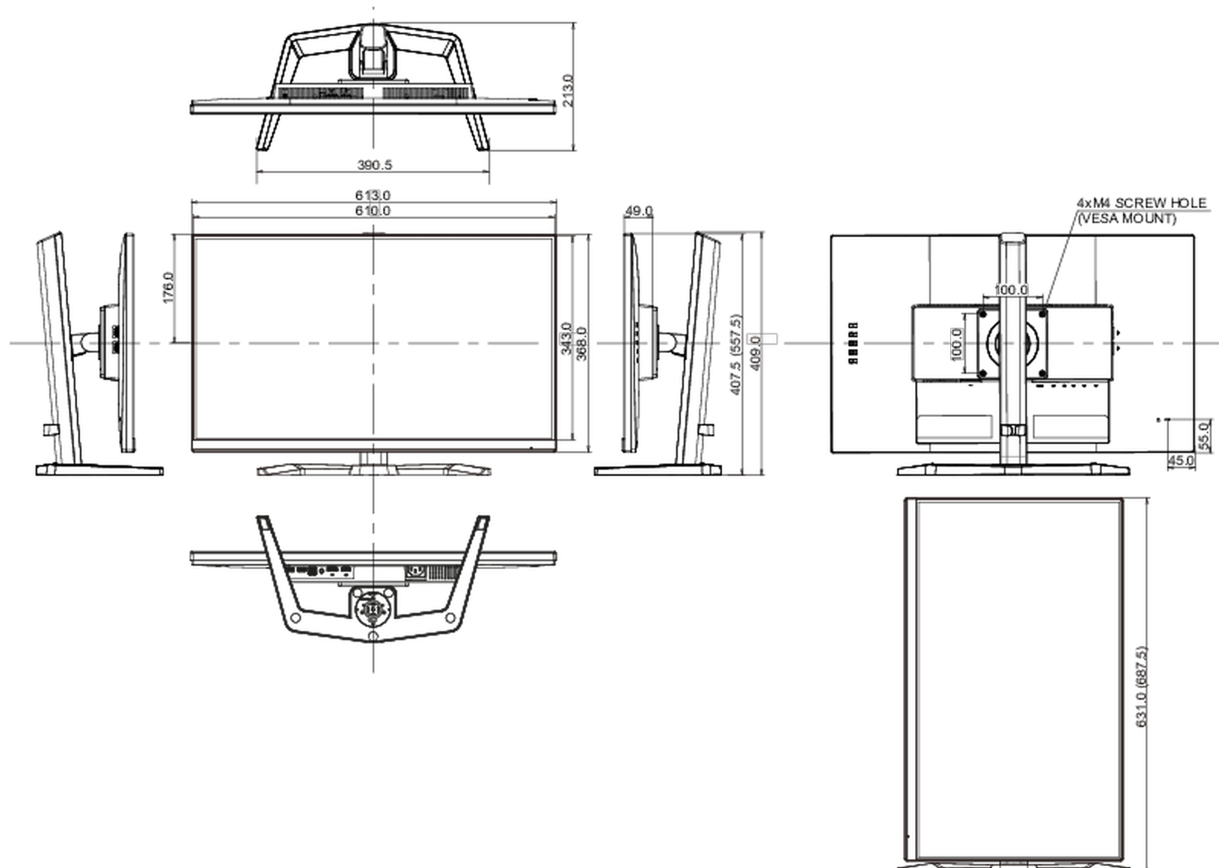

Cable management system

yes

05 ACCESSORIES INCLUDED

Cables

power, USB, HDMI, DP

Other

quick start guide, safety guide

06 POWER MANAGEMENT

Power supply unit

internal

Power supply

AC 100 - 240V, 50/60Hz

Power usage

16W typical, 0.5W stand by, 0.3W off mode

07 SUSTAINABILITY

Regulations

CE, TÜV-Bauart, EAC, PSE, RoHS support, ErP, WEEE, VCCI, REACH, UKCA, Eyesafe 2.0

Energy efficiency class (Regulation (EU) 2017/1369)

D

REACH SVHC

above 0.1%: Lead

08 DIMENSIONS / WEIGHT

Product dimensions W x H x D

613 x 557.5 x 213mm

Box dimensions W x H x D

690 x 432 x 168mm

Weight (without box)

5.4kg

Weight (with box)

7.6kg

EAN code

4948570123964