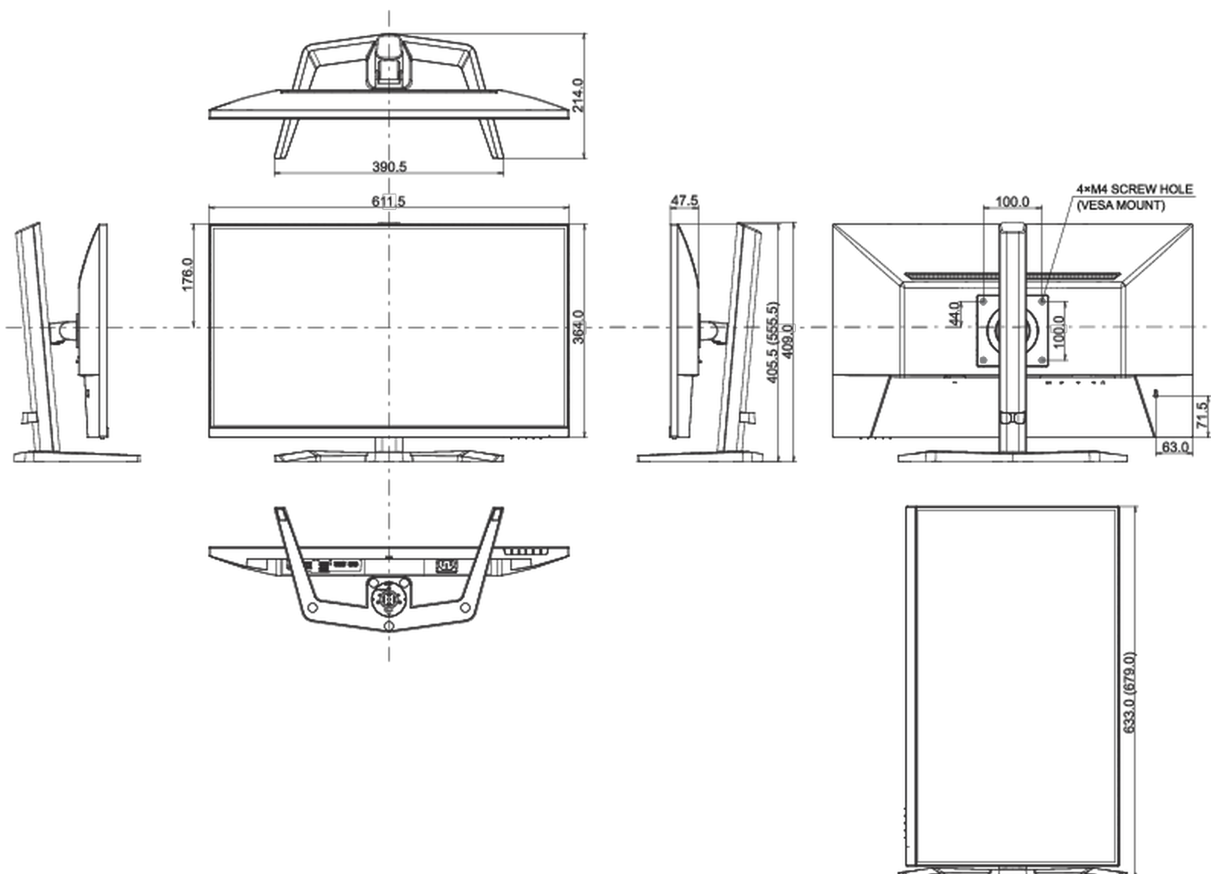

Cable management system

yes

05 ACCESSORIES INCLUDED

Cables

power, USB, HDMI

Other

quick start guide, safety guide

06 POWER MANAGEMENT

Power supply unit

internal

Power supply

AC 50 - 60V, 100/240Hz

Power usage

22W typical, 0.5W stand by, 0.3W off mode

07 SUSTAINABILITY

Regulations

CE, TÜV-Bauart, EAC, VCCI-B, PSE, RoHS support, ErP, WEEE, REACH, UKCA

Energy efficiency class (Regulation (EU) 2017/1369)

E

REACH SVHC

above 0.1%: Lead

08 DIMENSIONS / WEIGHT

Product dimensions W x H x D

611.5 x 555.5 x 214mm

Box dimensions W x H x D

688 x 142 x 447mm

Weight (without box)

5.2kg

Weight (with box)

6.9kg

EAN code

4948570122769