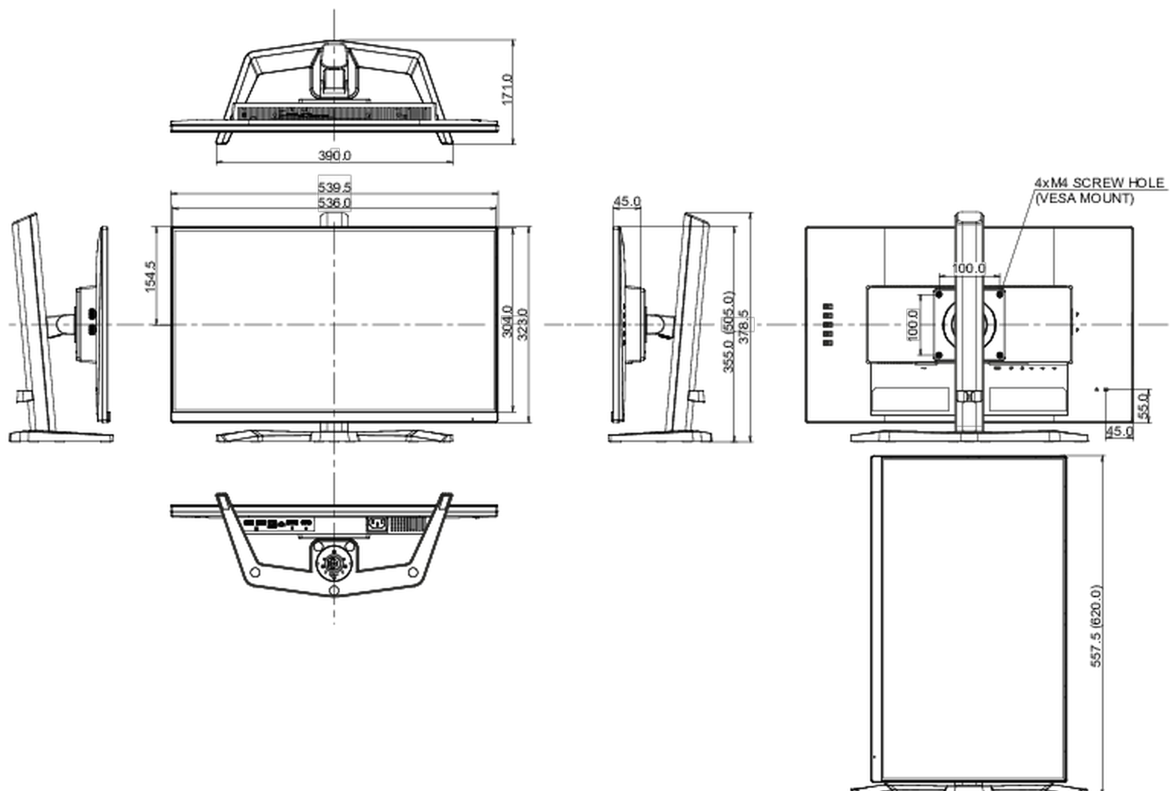

04 MECHANICAL

Display position adjustments	swivel, tilt, pivot (rotation both sides)
Height adjustment	150mm
Rotation (PIVOT function)	90°
Swivel stand	90°; 45° left; 45° right
Tilt angle	23° up; 5° down
VESA mounting	100 x 100mm

08 DIMENSIONS / WEIGHT

Product dimensions W x H x D	539.5 x 505 x 171mm
Box dimensions W x H x D	610 x 398 x 157mm
Weight (without box)	4.5kg
Weight (with box)	6.3kg
EAN code	4948570123933

All trademarks and registered trademarks acknowledged. E & O E. Specification subject to change without notice. All LCD's comply with ISO-9241-307:2008 in connection with pixel defects.