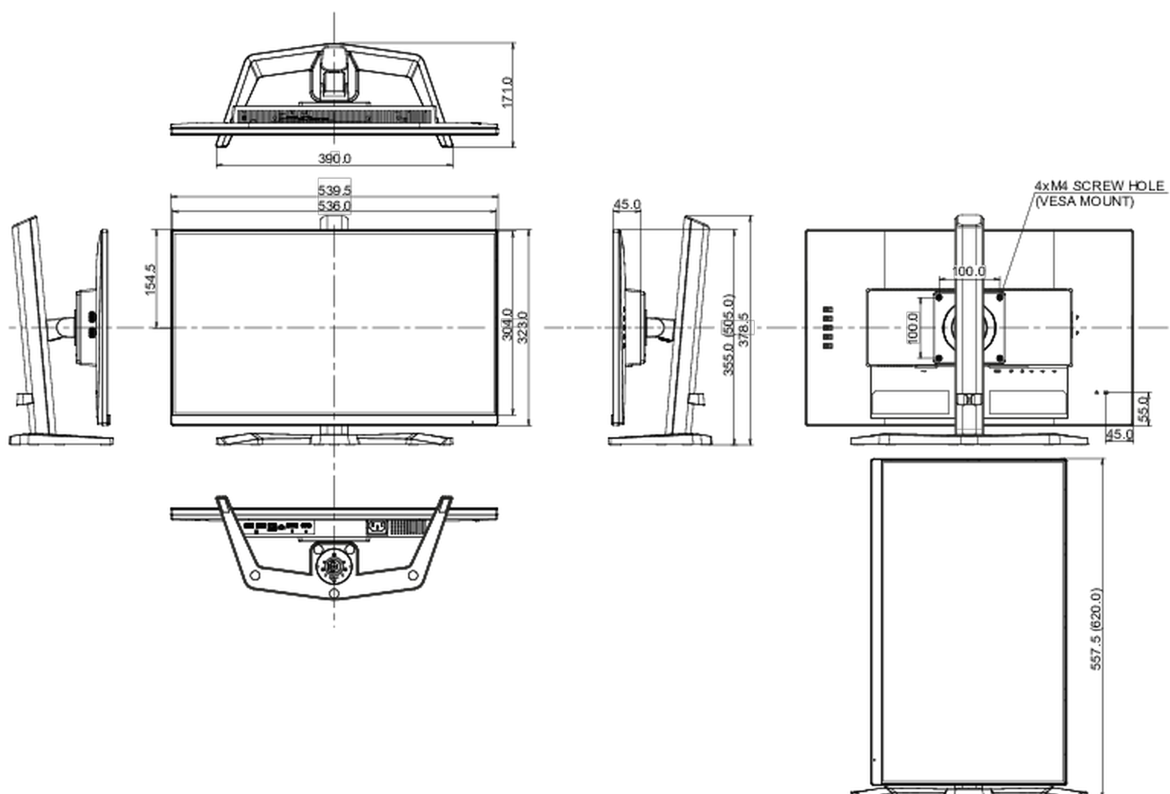

Cable management system

yes

05 ACCESSORIES INCLUDED

Cables

power, USB, HDMI, DP

Other

quick start guide, safety guide

06 POWER MANAGEMENT

Power supply unit

internal

Power supply

AC 100 - 240V, 50/60Hz

Power usage

18W typical, 0.5W stand by, 0.3W off mode

07 SUSTAINABILITY

Regulations

CE, TÜV-Bauart, EAC, PSE, RoHS support, ErP, WEEE, VCCI, REACH, UKCA, Eyesafe 2.0

Energy efficiency class (Regulation (EU) 2017/1369)

E

REACH SVHC

above 0.1%: Lead

08 DIMENSIONS / WEIGHT

Product dimensions W x H x D

539.5 x 505 x 171mm

Box dimensions W x H x D

610 x 398 x 157mm

Weight (without box)

4.5kg

Weight (with box)

6.3kg

EAN code

4948570123926