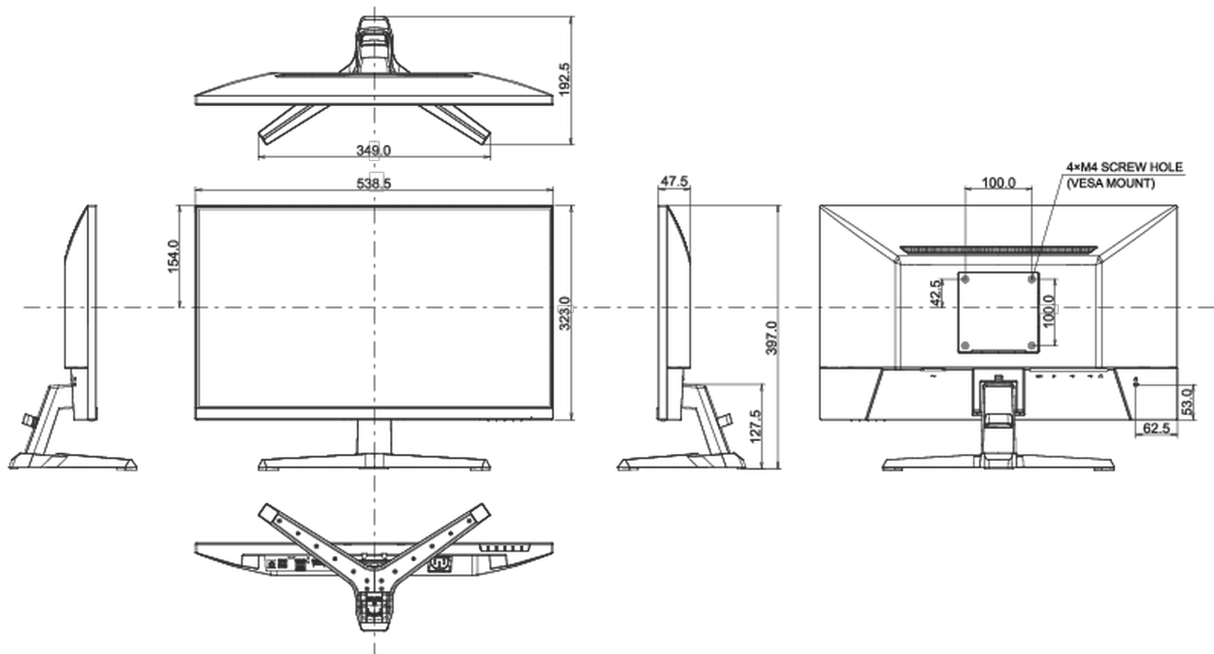

04 MECHANICAL

Display position adjustments	tilt
Height adjustment	15mm
Rotation (PIVOT function)	90°
Swivel stand	45°; 45° left; 45° right
Tilt angle	23° up; 45° down
VESA mounting	100 x 100mm

Cable management system

Energy efficiency class (Regulation (EU) 2017/1369)

E

REACH SVHC

above 0.1%: Lead

08 DIMENSIONS / WEIGHT

Product dimensions W x H x D

538.5 x 504 x 171mm

Box dimensions W x H x D

615 x 126 x 405mm

Weight (without box)

4.4kg

Weight (with box)

5.9kg

EAN code

4948570122745

All trademarks and registered trademarks acknowledged. E & O E. Specification subject to change without notice. All LCD's comply with ISO-9241-307:2008 in connection with pixel defects.