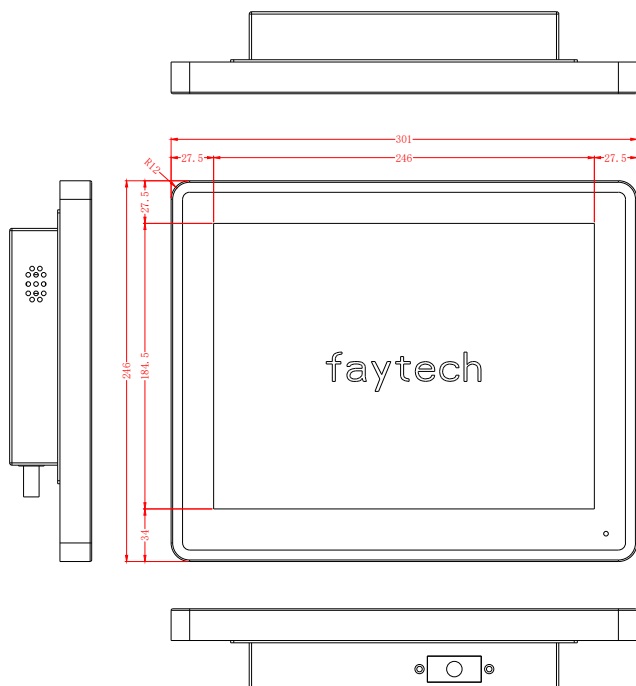

External Connectors	
All-In-One cable HDMI version	1x HDMI
	1x USB-Touch
	1x 8-36V DC-IN

Touch Panel	
Touch Technology	Projected Capacitive 10-Point Multitouch
Touch Panel Drivers	Windows; Linux; Mac; Android
Touch Life (Contacts)	Unlimited
Surface Hardness	7H
Surface Treatment	Anti-glare (chemically etched)
Glass Strengthening	Chemically Strengthened

Operation / Mechanical	
Operating Temperature (°C)	-20 ~ +75
Humidity Range (RH)	10% - 90%
Net weight (kg)	1.50
Gross weight (kg)	3.00 (incl. cartonnage)
Housing material	Rubber frame, Aluminum back case
Housing (mm) L × W × H	301.0 × 246.0 × 53.0
Cut-out for clamp supports (mm) L × H	277.0 × 222.0
Max. wall thickness for clamp supports (mm)	5.0
Amount of clamps required	5
Mounting	VESA 100

Power	
Power Indicator	Green LED
Power Supply	100-240V ACDC active switching; 12V DC-Out
Working Power (V)	9~36
Power Consumption (W)	20
Stand-By Consumption (W)	<1

Included in the Delivery	
Power Supply (see Power section)	
Short Installation Manual	
All-In-One cable - 2m length, attached to monitor (length can be customized upon request)	

Tolerance: ± 1mm