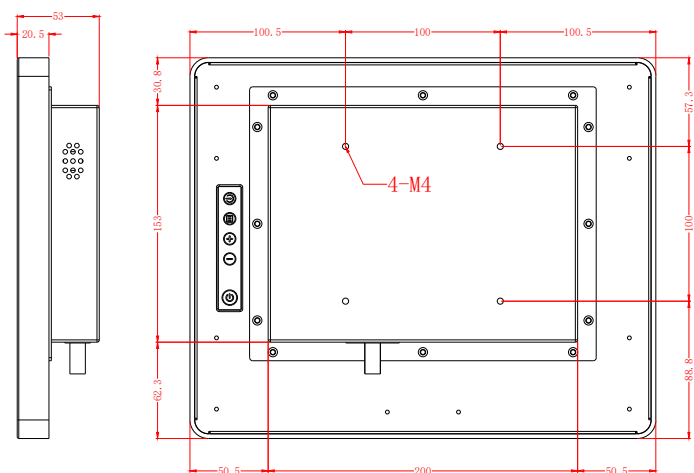

External Connectors	
All-In-One cable HDMI version	1x HDMI
	1x USB-Touch
	1x 8-36V DC-IN

Touch Panel	
Touch Technology	Projected Capacitive 10-Point Multitouch
Touch Panel Drivers	Windows; Linux; Mac; Android
Touch Life (Contacts)	Unlimited
Surface Hardness	7H
Surface Treatment	Anti-glare (chemically etched)
Glass Strengthening	Chemically Strengthened

Operation / Mechanical	
Operating Temperature (°C)	-20 ~ +75
Humidity Range (RH)	10% - 90%
Net weight (kg)	1.50
Gross weight (kg)	3.00 (incl. cartonnage)
Housing material	Rubber frame, Aluminum back case
Housing (mm) L × W × H	301.0 × 246.0 × 53.0
Cut-out for clamp supports (mm) L × H	277.0 × 222.0
Max. wall thickness for clamp supports (mm)	5.0
Amount of clamps required	5
Mounting	VESA 100

Power	
Power Indicator	Green LED
Power Supply	100-240V ACDC active switching; 12V DC-Out
Working Power (V)	9~36
Power Consumption (W)	20
Stand-By Consumption (W)	<1

Included in the Delivery	
Power Supply (see Power section)	
Short Installation Manual	
All-In-One cable - 2m length, attached to monitor (length can be customized upon request)	

Tolerance: ± 1mm