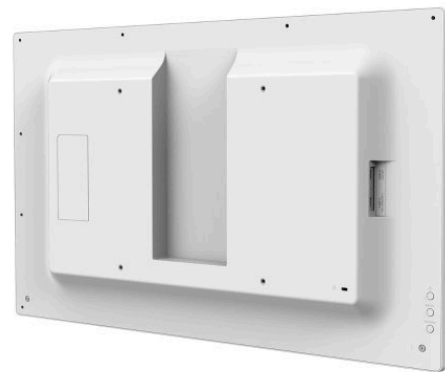

Sharp EP-C251 25.3" ePaper

Datasheet

Sharp ePaper Displays - groundbreaking advance in energy-efficient signage technology

A groundbreaking advance in energy-efficient signage technology, the ePaper Display consumes a remarkable zero watts when presenting content. Taking only minimal power draw when content changes, innovation in ePaper signage is making a significant step forward toward the carbon-neutral era.

An integrated SoC secures smart and future proof operation, driving content via selected CMS partners, or enjoy the simplest content management using USB, Wifi or Bluetooth.

The ultra-light weight ePaper display can be hung like a picture frame or free standing in any orientation. Capable of being powered by battery with no need for a power cable, it demands little in the way of installation and even less during operation.