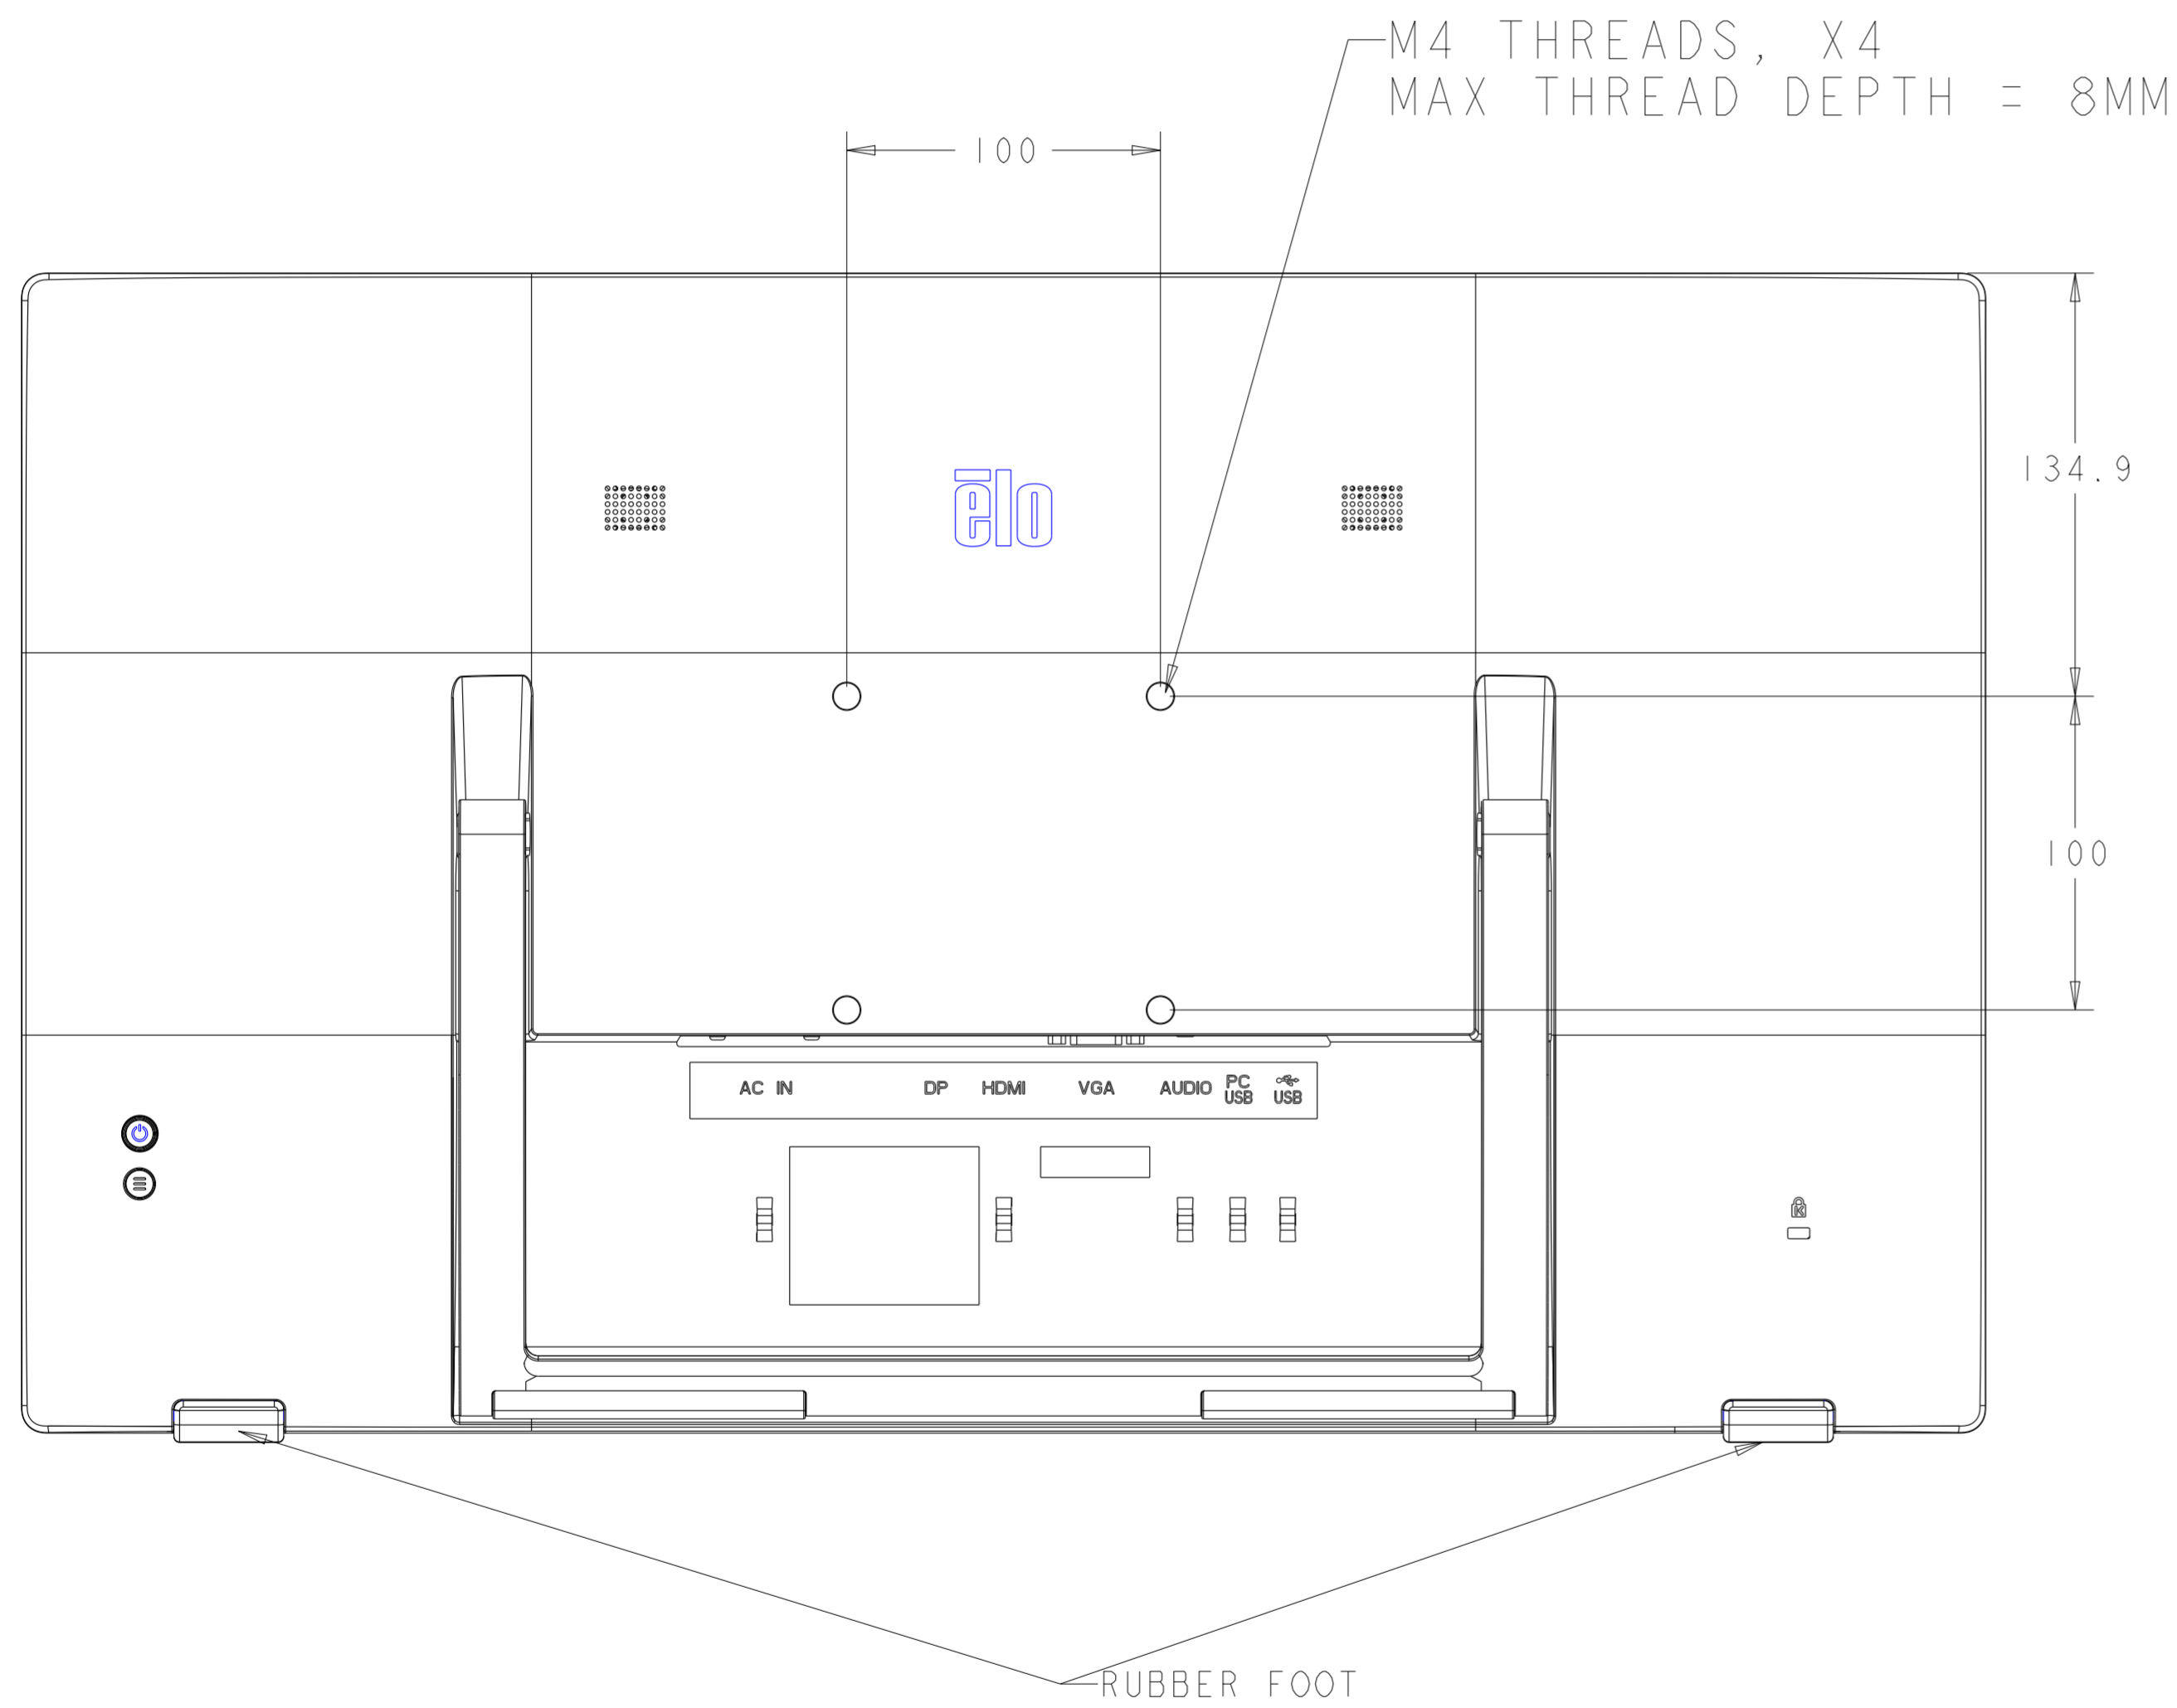

VESA MOUNTING
VESA MIS-D, 100, C
REMOVE VESA HOLE COVERS AND SCREWS TO ACCESS VESA MOUNTING INTERFACE

WITH RUBBER FOOT

WITH PLASTIC COVER