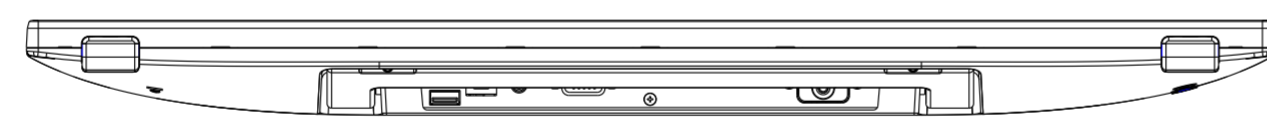

DIMENSIONAL DRAWING: ET2470L

DIMENSIONS ARE IN MILLIMETERS

SHEET 1 OF 2

elo

MS602947

DATE: 11/25/2022

REV: B

VESA MOUNTING
VESA MIS-D, 100, C
REMOVE VESA HOLE COVERS AND SCREWS TO ACCESS VESA MOUNTING INTERFAC