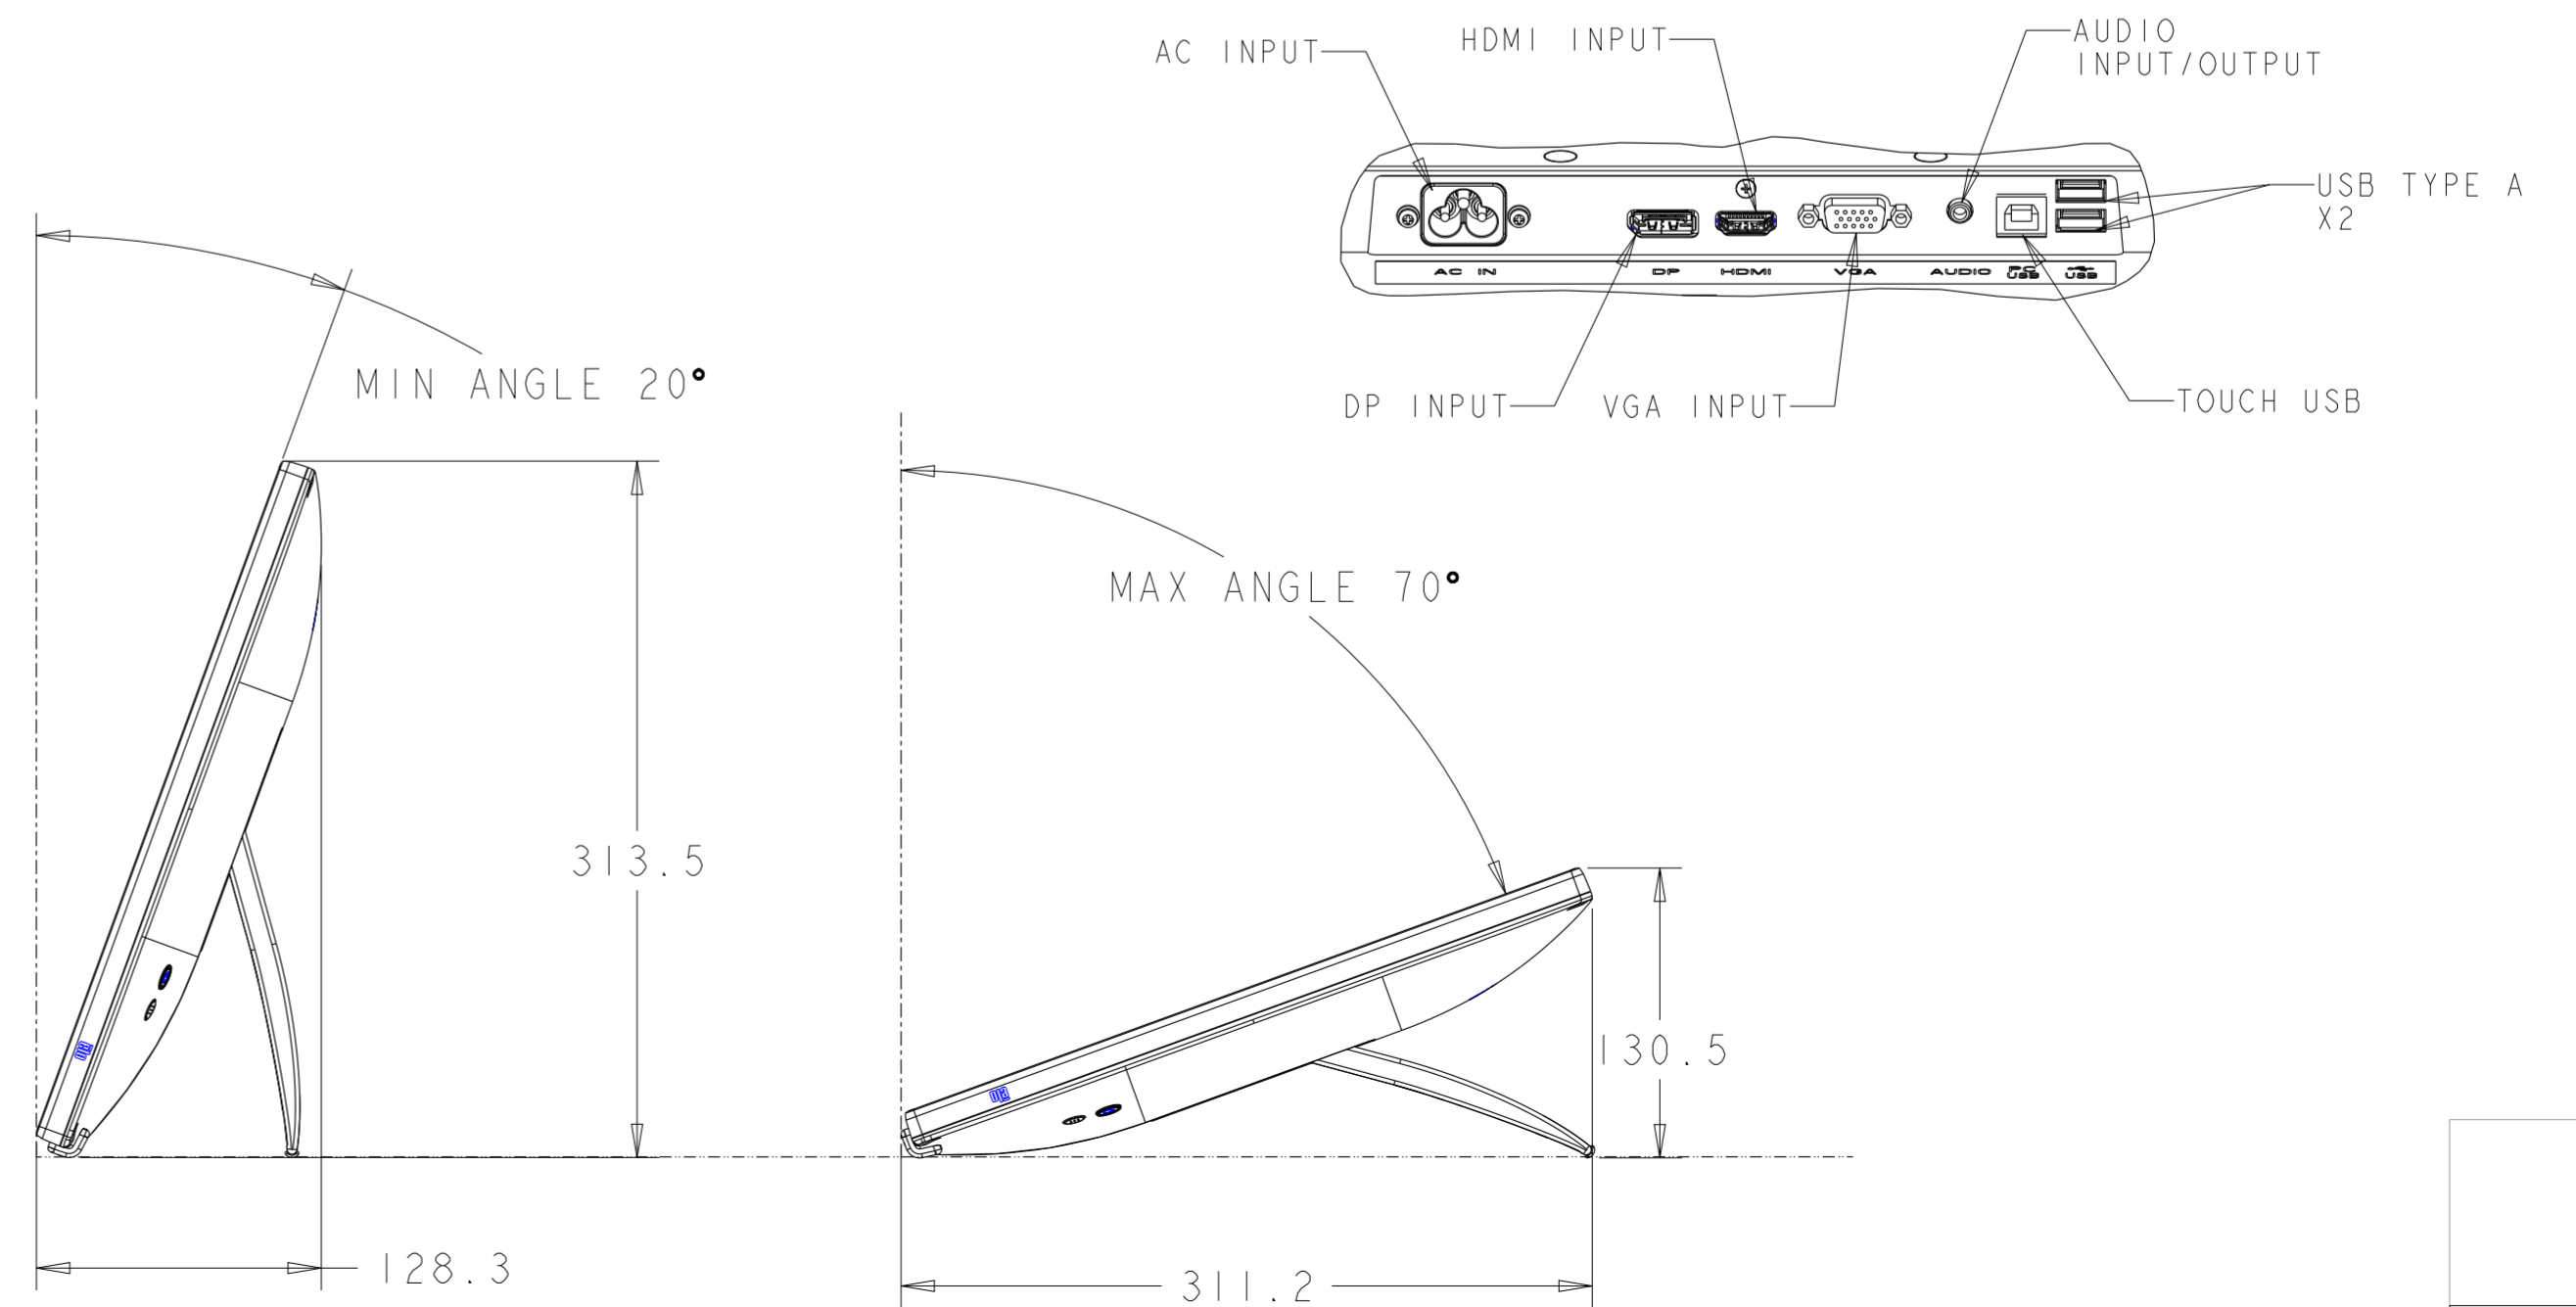

DIMENSIONAL DRAWING: ET2470L

DIMENSIONS ARE IN MILLIMETERS

SHEET 1 OF 2

elo

MS602947

DATE: 11/25/2022

REV: B

VESA MOUNTING
VESA MIS-D, 100, C
REMOVE VESA HOLE COVERS AND SCREWS TO ACCESS VESA MOUNTING INTERFAC