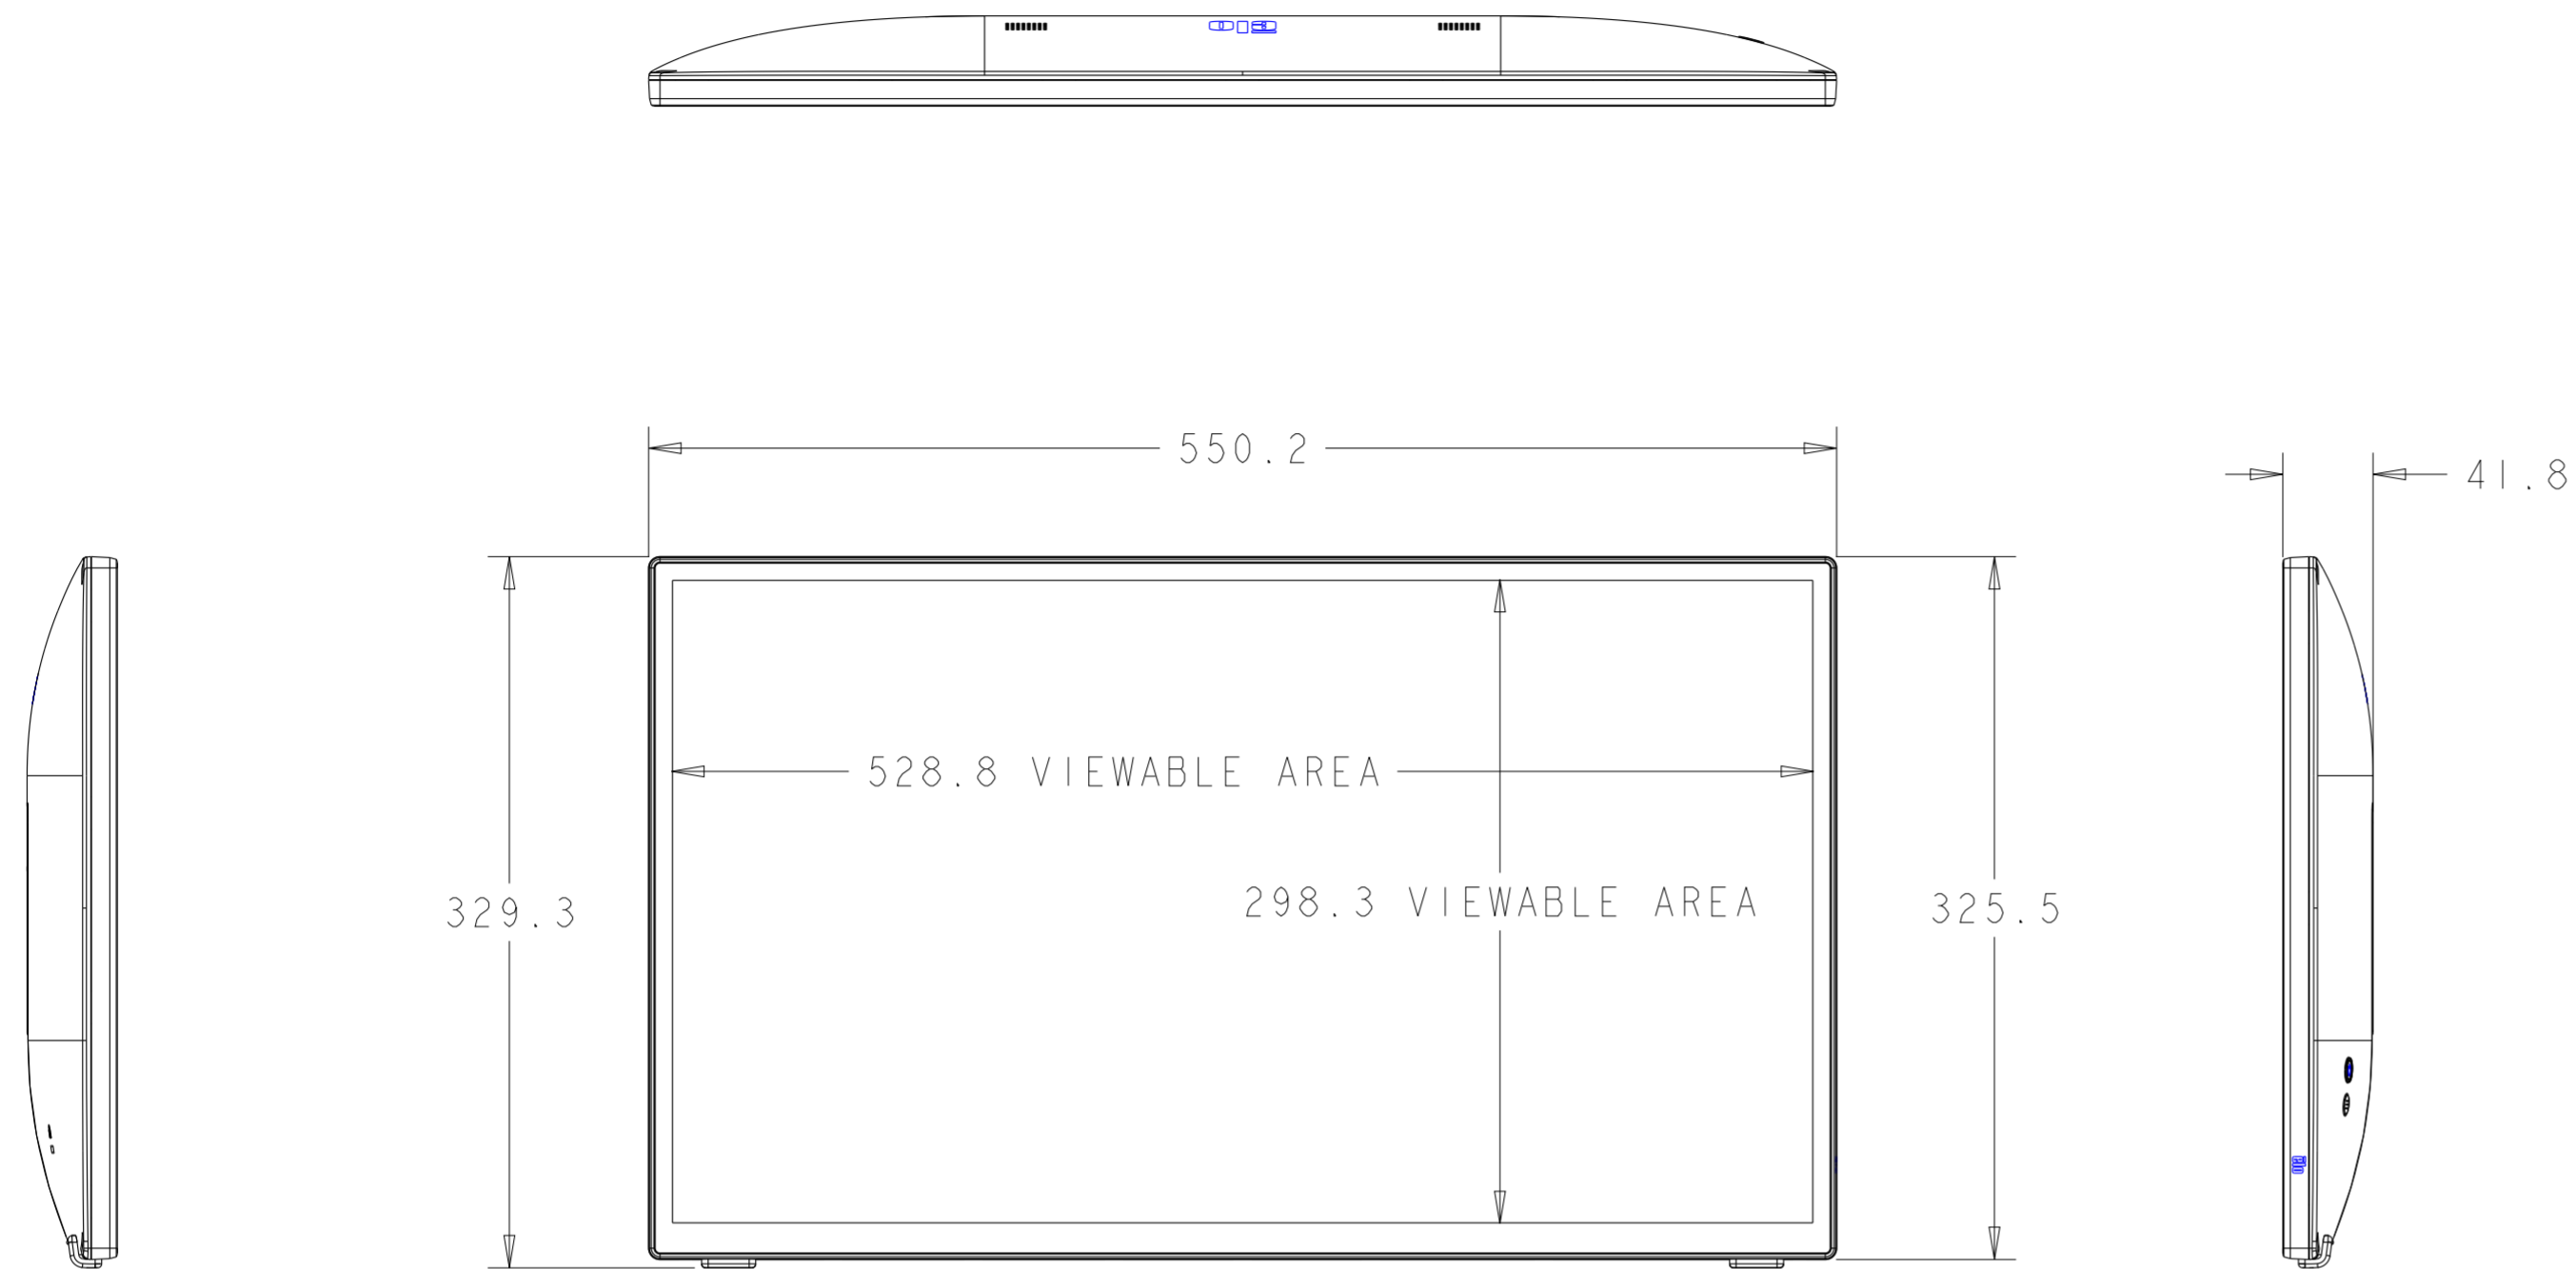

DIMENSIONAL DRAWING: ET2470L

DIMENSIONS ARE IN MILLIMETERS

SHEET 1 OF 2

elo

MS602947

DATE: 11/25/2022

REV: B

VESA MOUNTING
VESA MIS-D, 100, C
REMOVE VESA HOLE COVERS AND SCREWS TO ACCESS VESA MOUNTING INTERFAC