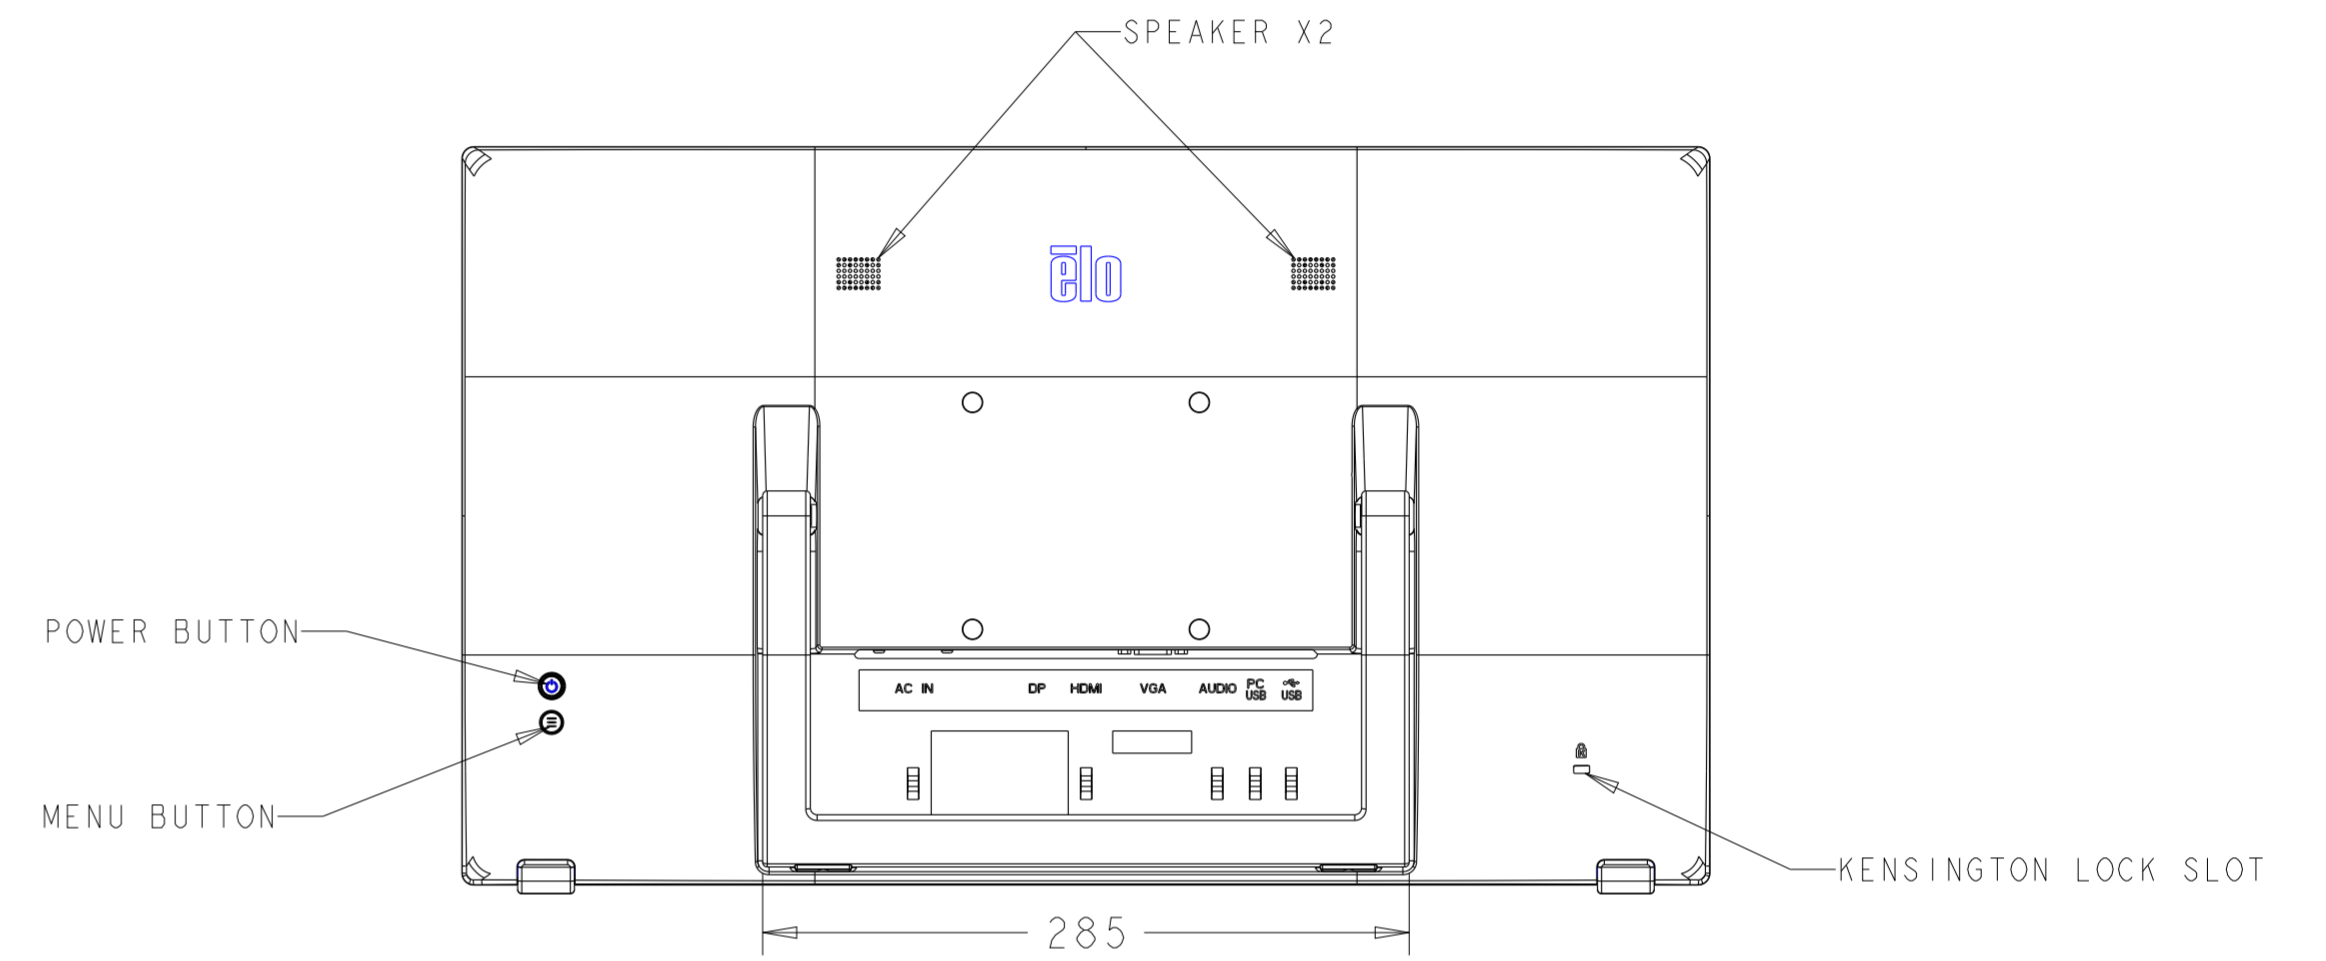

DIMENSIONAL DRAWING: ET2470L

DIMENSIONS ARE IN MILLIMETERS

SHEET 1 OF 2

elo

MS602947

DATE: 11/25/2022

REV: B

VESA MOUNTING
VESA MIS-D, 100, C
REMOVE VESA HOLE COVERS AND SCREWS TO ACCESS VESA MOUNTING INTERFAC