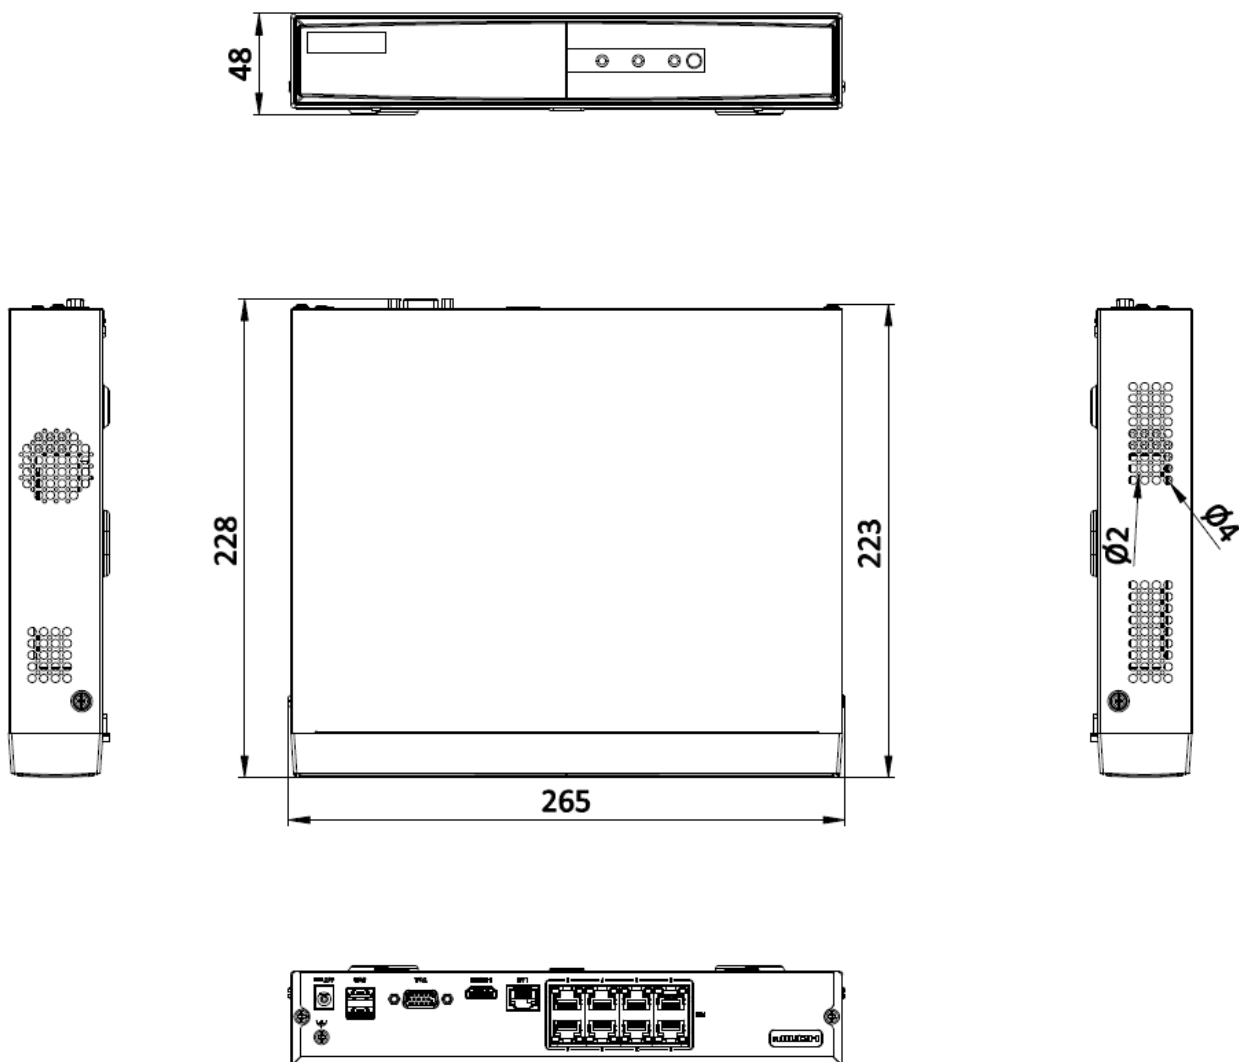

▪ Network & Ethernet Access

- 8 independent PoE network interfaces
- 1 self-adaptive 10/100 Mbps Ethernet interface
- Hik-Connect for easy network management

▪ Specification

Video and Audio	
IP Video Input	8-ch Up to 6 MP resolution
Incoming Bandwidth	60 Mbps
Outgoing Bandwidth	60 Mbps
HDMI Output	1-ch, 1920 × 1080p/60Hz, 1600 × 1200/60Hz, 1280 × 1024/60Hz, 1280 × 720/60Hz
VGA Output	1-ch, 1920 × 1080p/60Hz, 1600 × 1200/60Hz, 1280 × 1024/60Hz, 1280 × 720/60Hz
Video Output Mode	HDMI/VGA simultaneous output
Decoding	
Decoding Format	H.265+/H.265/ H.264+/H.264
Recording Resolution	6 MP/4 MP/3 MP/1080p/UXGA /720p/VGA/4CIF/DCIF/ 2CIF/CIF/QCIF
Synchronous playback	4-ch
Decoding Capability	4-ch@1080p (30 fps) or 2-ch@4 MP (30 fps) or 1-ch@6 MP (30 fps)
Stream Type	Video, Video & Audio
Network	
Remote Connection	16
Network Protocol	TCP/IP, DHCP, Hik-Connect, DNS, DDNS, NTP, SADP, SMTP, UPnP™
Network Interface	1, RJ-45 10/100Mbps self-adaptive Ethernet interface
PoE	
Interface	8, RJ-45 10/100 Mbps self-adaptive Ethernet interface
Power	≤ 75 W
Standard	IEEE 802.3 af/at
Auxiliary Interface	
SATA	1 SATA interface
Capacity	Up to 6TB capacity for each disk
Alarm In/Out	N/A
USB Interface	Rear panel: 2 × USB 2.0
General	
Power Supply	48 VDC, 1.8 A
Consumption	≤ 10 W
Working Temperature	-10 to +55° C (+14 to +131° F)
Working Humidity	10% to 90%
Dimension (W × D × H)	265 × 223 × 48 mm (10.4" × 8.8" × 1.9")
Weight	≤ 1 kg (2.2 lb)
Certification	
CE	EN50130-4, EN 61000-3-2, EN 61000-3-3

▪ **Physical Interface**

No.	Description	No.	Description
1	Network interfaces with PoE function	5	USB interfaces
2	LAN network interface	6	GND
3	HDMI interface	7	Power supply
4	VGA interface		

▪ **Available Model**

DS-7108NI-Q1/8P/M(D)

▪ Dimension

scale/1:1;Unit/mm

Headquarters

No.555 Qianmo Road, Binjiang District,
Hangzhou 310051, China
T +86-571-8807-5998
www.hikvision.com

Follow us on social media to get the latest product and solution information.