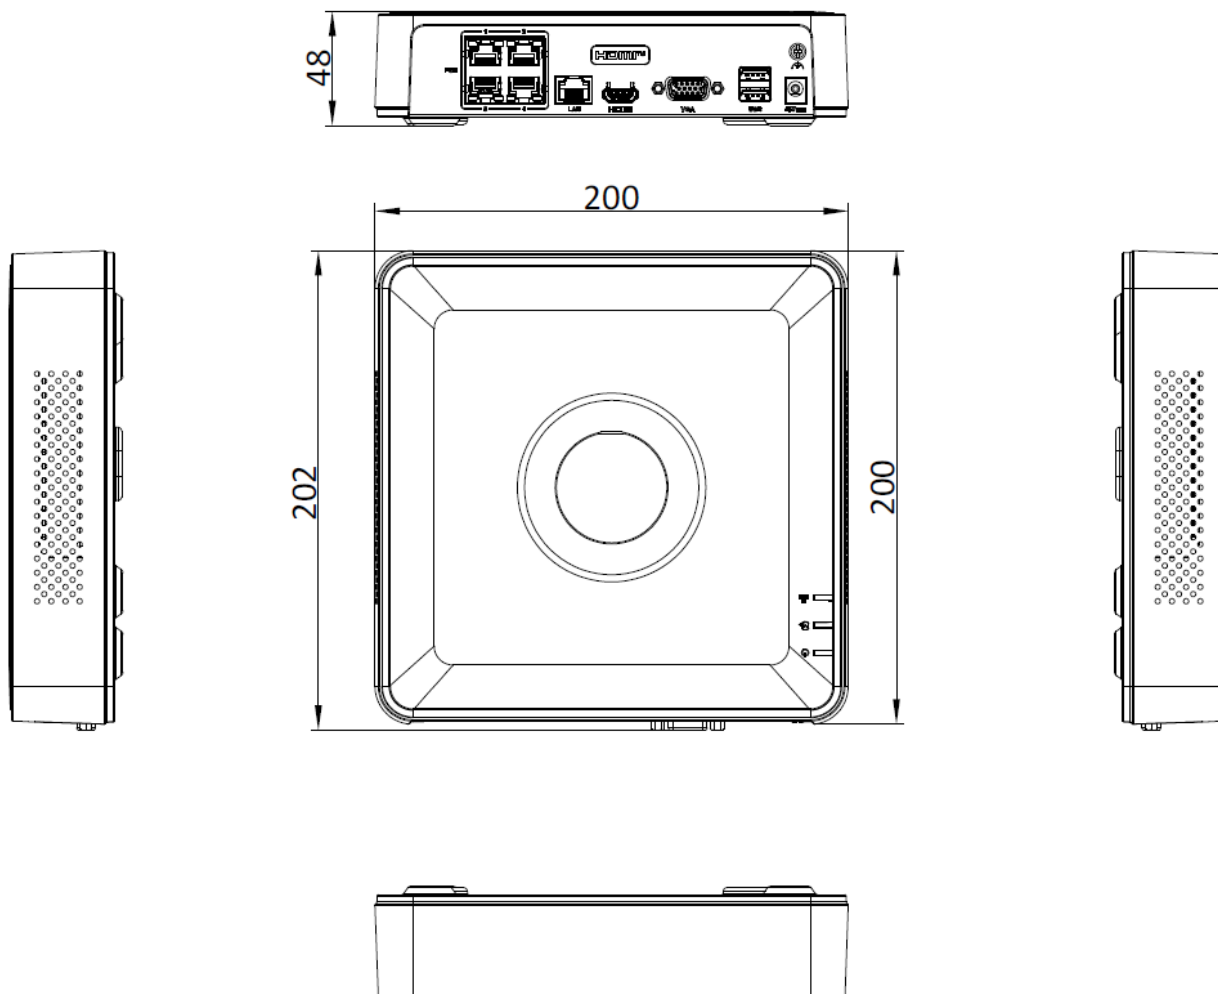

▪ Network & Ethernet Access

- 4 independent PoE network interfaces
- 1 self-adaptive 10/100 Mbps Ethernet interface
- Hik-Connect for easy network management

▪ Specification

Video and Audio	
IP Video Input	4-ch Up to 6 MP resolution
Incoming Bandwidth	40 Mbps
Outgoing Bandwidth	60 Mbps
HDMI Output	1-ch, 1920 × 1080p/60Hz, 1600 × 1200/60Hz, 1280 × 1024/60Hz, 1280 × 720/60Hz
VGA Output	1-ch, 1920 × 1080p/60Hz, 1600 × 1200/60Hz, 1280 × 1024/60Hz, 1280 × 720/60Hz
Video Output Mode	HDMI/VGA simultaneous output
Decoding	
Decoding Format	H.265+/H.265/ H.264+/H.264
Recording Resolution	6 MP/4 MP/3 MP/1080p/UXGA /720p/VGA/4CIF/DCIF/ 2CIF/CIF/QCIF
Synchronous playback	4-ch
Decoding Capability	4-ch@1080p (30 fps) or 2-ch@4 MP (30 fps) or 1-ch@6 MP (30 fps)
Stream Type	Video, Video & Audio
Network	
Remote Connection	16
Network Protocol	TCP/IP, DHCP, Hik-Connect, DNS, DDNS, NTP, SADP, SMTP, UPnP™
Network Interface	1, RJ-45 10/100Mbps self-adaptive Ethernet interface
PoE	
Interface	4, RJ-45 10/100 Mbps self-adaptive Ethernet interface
Power	≤ 36 W
Standard	IEEE 802.3 af/at
Auxiliary Interface	
SATA	1 SATA interface
Capacity	Up to 6TB capacity for each disk
Alarm In/Out	N/A
USB Interface	Rear panel: 2 × USB 2.0
General	
Power Supply	48 VDC, 1 A
Consumption	≤ 10 W
Working Temperature	-10 to +55° C (+14 to +131° F)
Working Humidity	10% to 90%
Dimension (W × D × H)	200 × 200 × 48 mm (7.9" × 8.1" × 1.9")
Weight	≤ 1 kg (2.2 lb)
Certification	
CE	EN50130-4, EN 61000-3-2, EN 61000-3-3

▪ **Physical Interface**

No.	Description	No.	Description
1	Network interfaces with PoE function	5	USB interfaces
2	LAN network interface	6	GND
3	HDMI interface	7	Power supply
4	VGA interface		

▪ **Available Model**

DS-7104NI-Q1/4P(D)

Dimension

scale/1:1;Unit/mm

Headquarters

No.555 Qianmo Road, Binjiang District,
Hangzhou 310051, China
T +86-571-8807-5998
www.hikvision.com

Follow us on social media to get the latest product and solution information.