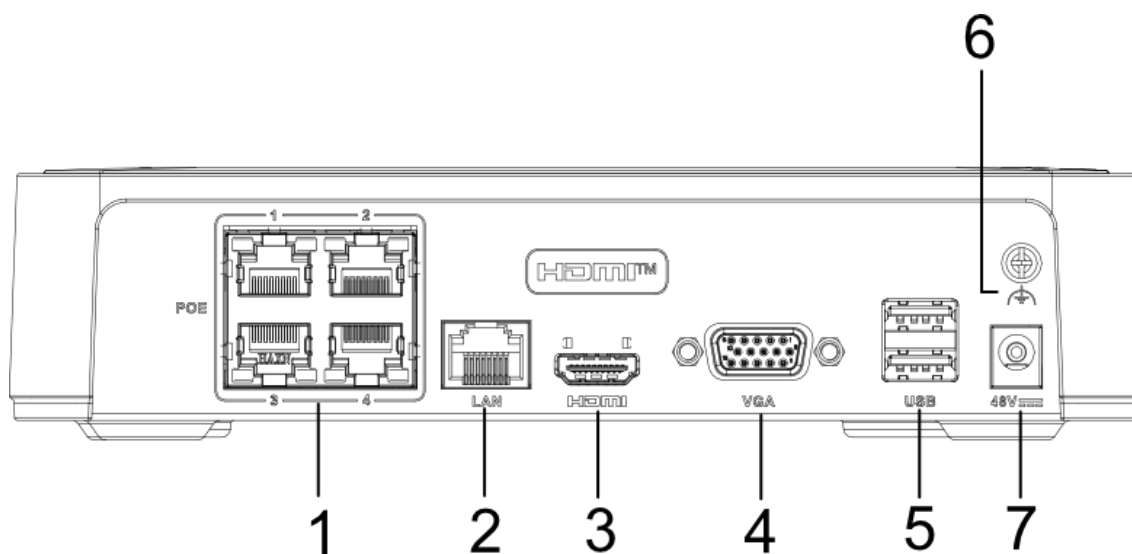

▪ **Physical Interface**

No.	Description	No.	Description
1	Network interfaces with PoE function	5	USB interfaces
2	LAN network interface	6	GND
3	HDMI interface	7	Power supply
4	VGA interface		

▪ **Available Model**

DS-7104NI-Q1/4P(D)