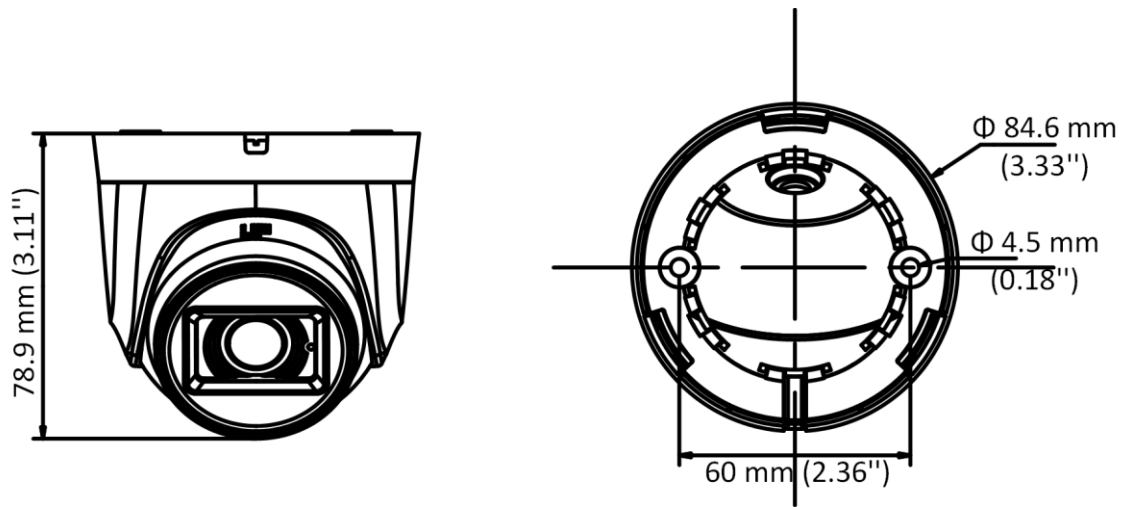

▪ **Dimension**

▪ **Accessory**

▪ **Optional**

DS-1272ZJ-110-TRS Wall Mount	DS-1275ZJ-SUS Vertical Pole Mount	DS-1276ZJ-SUS Corner Mount	DS-1280ZJ-XS Junction Box